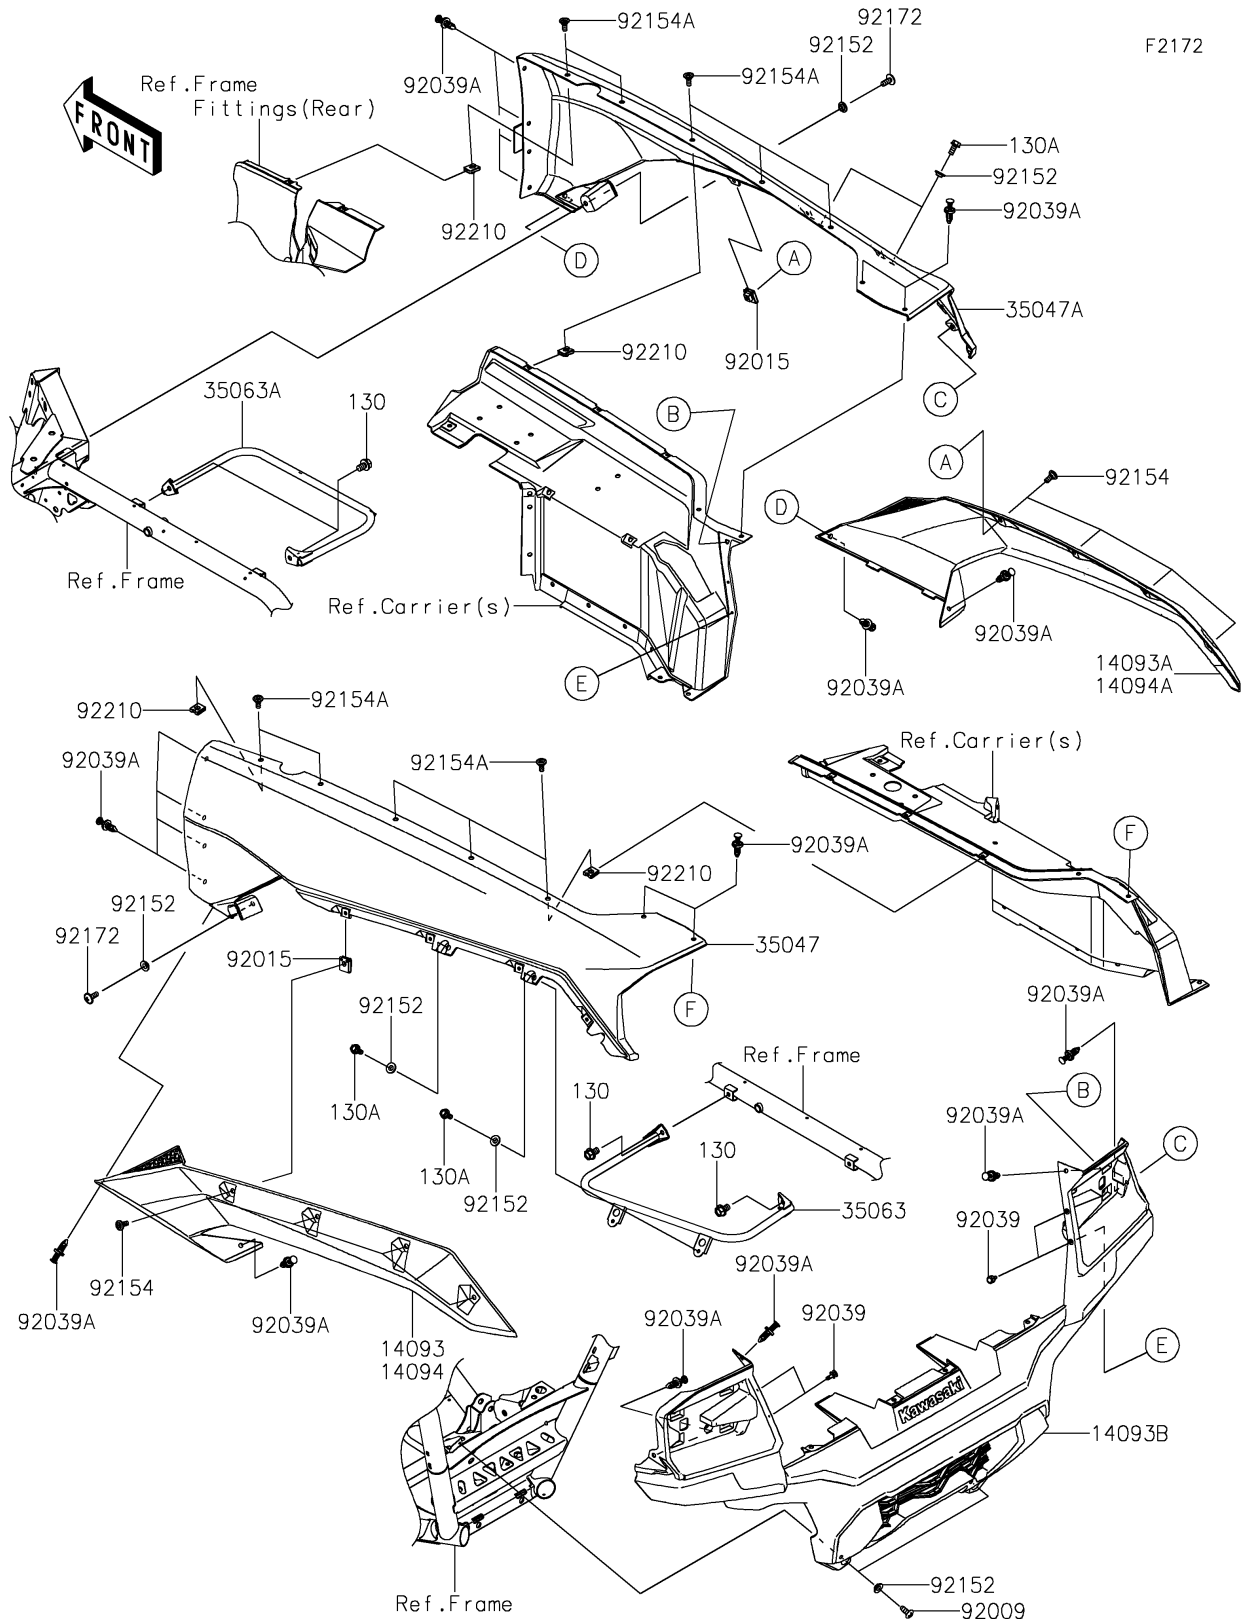

2025 Teryx KRX4 1000 Blackout Edition

PARTS DIAGRAM

Rear Fender(s)

2025 Teryx KRX4 1000 Blackout Edition

Kawasaki
Let the Good Times Roll®

PARTS LIST

Rear Fender(s)

| ITEM NAME | PART NUMBER | QUANTITY |
|---------------------------------------|----------------|----------|
| COVER,FLAP,LH (Ref # 14093) | 14093-0796 | 1 |
| COVER,FLAP,RH (Ref # 14093A) | 14093-0797 | 1 |
| COVER,TAIL (Ref # 14093B) | 14093-0798 | 1 |
| FENDER-REAR,LH,F.EBONY (Ref # 35047) | 35047-0015-45L | 1 |
| FENDER-REAR,RH,F.EBONY (Ref # 35047A) | 35047-0016-45L | 1 |
| STAY,LH (Ref # 35063) | 35063-1462 | 1 |
| STAY,RH (Ref # 35063A) | 35063-1463 | 1 |
| SCREW,TAPPING,6X16 (Ref # 92009) | 92009-1166 | 2 |
| NUT,CLAMP,6MM (Ref # 92015) | 92015-1678 | 8 |
| RIVET (Ref # 92039) | 92039-0046 | 4 |
| RIVET (Ref # 92039A) | 92039-0865 | 20 |
| COLLAR,6.3X9.5X4.1 (Ref # 92152) | 92152-1571 | 8 |
| BOLT (Ref # 92154) | 92154-2474 | 8 |
| BOLT (Ref # 92154A) | 92154-3957 | 10 |
| SCREW,6X16 (Ref # 92172) | 92172-0236 | 2 |
| NUT (Ref # 92210) | 92210-1125 | 10 |
| BOLT-FLANGED,8X12 (Ref # 130) | 130BA0812 | 4 |
| BOLT-FLANGED,6X14 (Ref # 130A) | 130CA0614 | 4 |