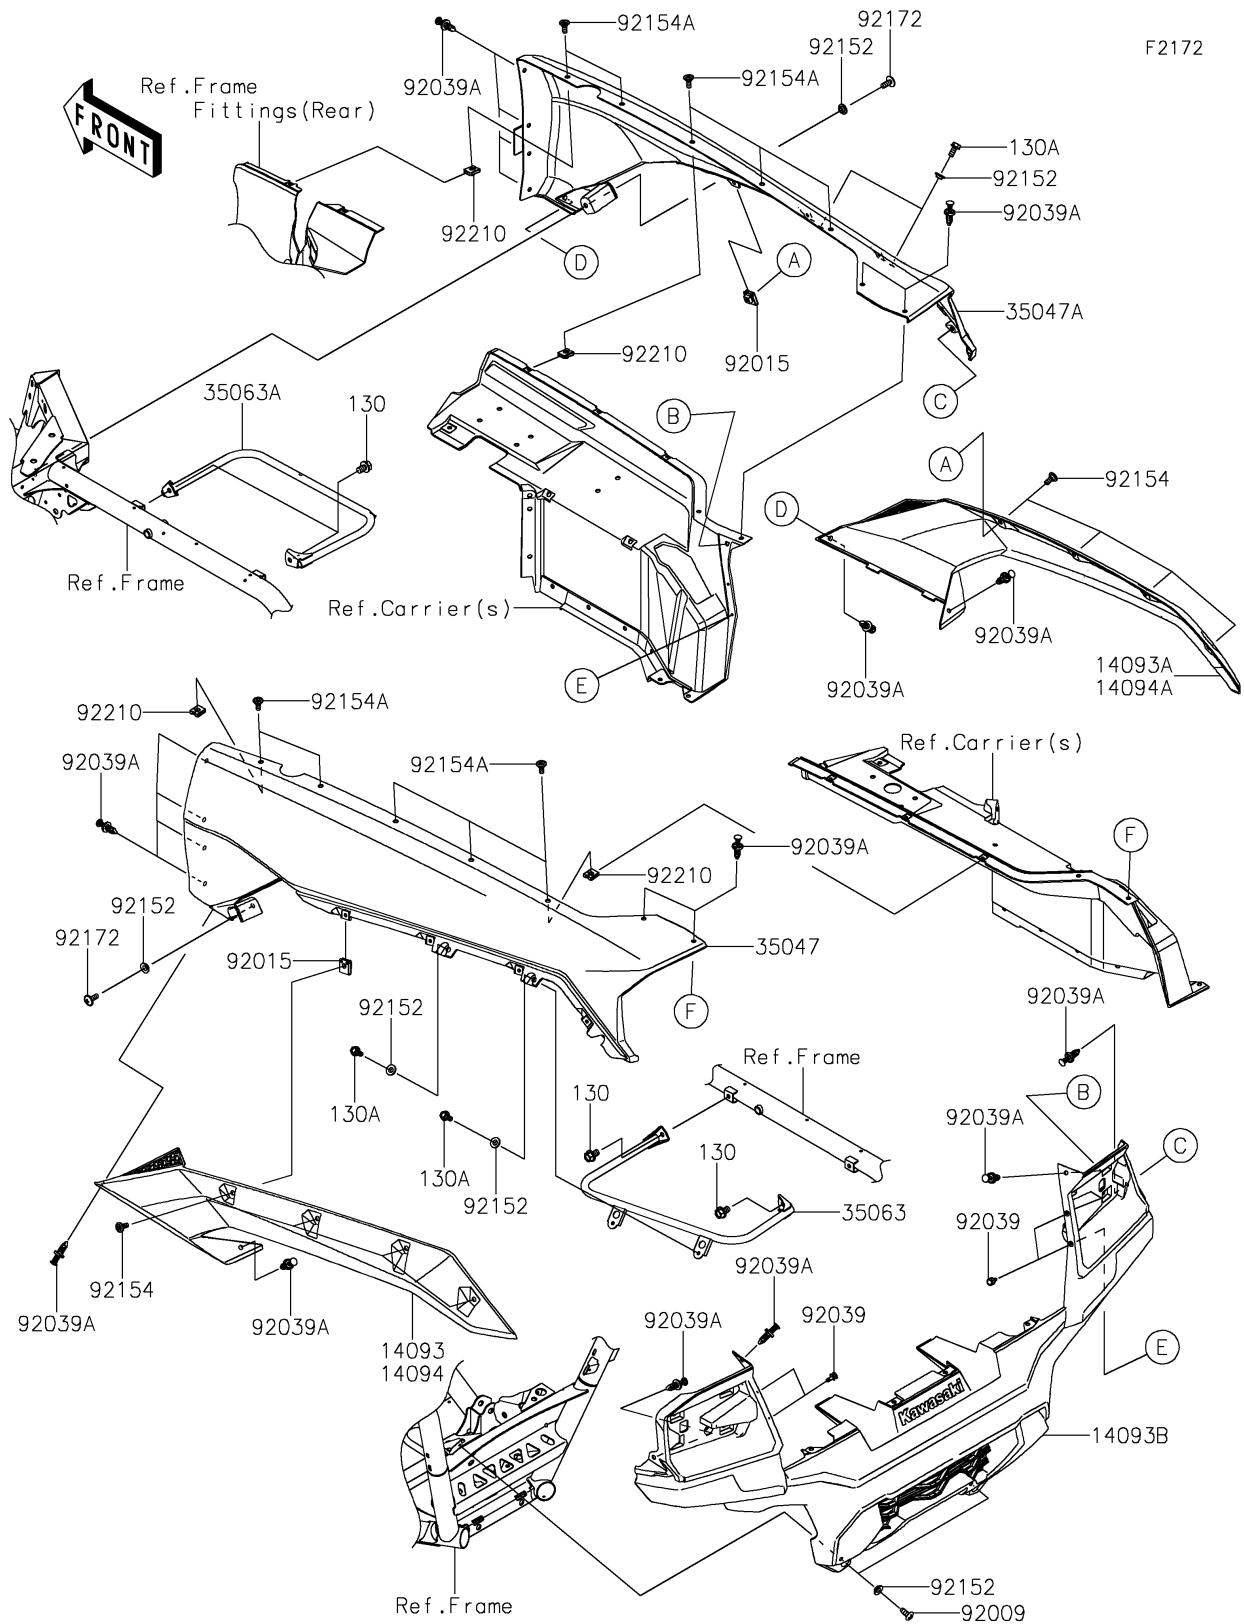

2025 TERYX® KRX4™ 1000 BLACKOUT EDITION

PARTS DIAGRAM

Rear Fender(s)

2025 TERYX® KRX4™ 1000 BLACKOUT EDITION

Kawasaki
Let the Good Times Roll®

PARTS LIST

Rear Fender(s)

ITEM NAME	PART NUMBER	QUANTITY
COVER,FLAP,LH (Ref # 14093)	14093-0796	1
COVER,FLAP,RH (Ref # 14093A)	14093-0797	1
COVER,TAIL (Ref # 14093B)	14093-0798	1
FENDER-REAR,LH,F.EBONY (Ref # 35047)	35047-0015-45L	1
FENDER-REAR,RH,F.EBONY (Ref # 35047A)	35047-0016-45L	1
STAY,LH (Ref # 35063)	35063-1462	1
STAY,RH (Ref # 35063A)	35063-1463	1
SCREW,TAPPING,6X16 (Ref # 92009)	92009-1166	2
NUT,CLAMP,6MM (Ref # 92015)	92015-1678	8
RIVET (Ref # 92039)	92039-0046	4
RIVET (Ref # 92039A)	92039-0865	20
COLLAR,6.3X9.5X4.1 (Ref # 92152)	92152-1571	8
BOLT (Ref # 92154)	92154-2474	8
BOLT (Ref # 92154A)	92154-3957	10
SCREW,6X16 (Ref # 92172)	92172-0236	2
NUT (Ref # 92210)	92210-1125	10
BOLT-FLANGED,8X12 (Ref # 130)	130BA0812	4
BOLT-FLANGED,6X14 (Ref # 130A)	130CA0614	4