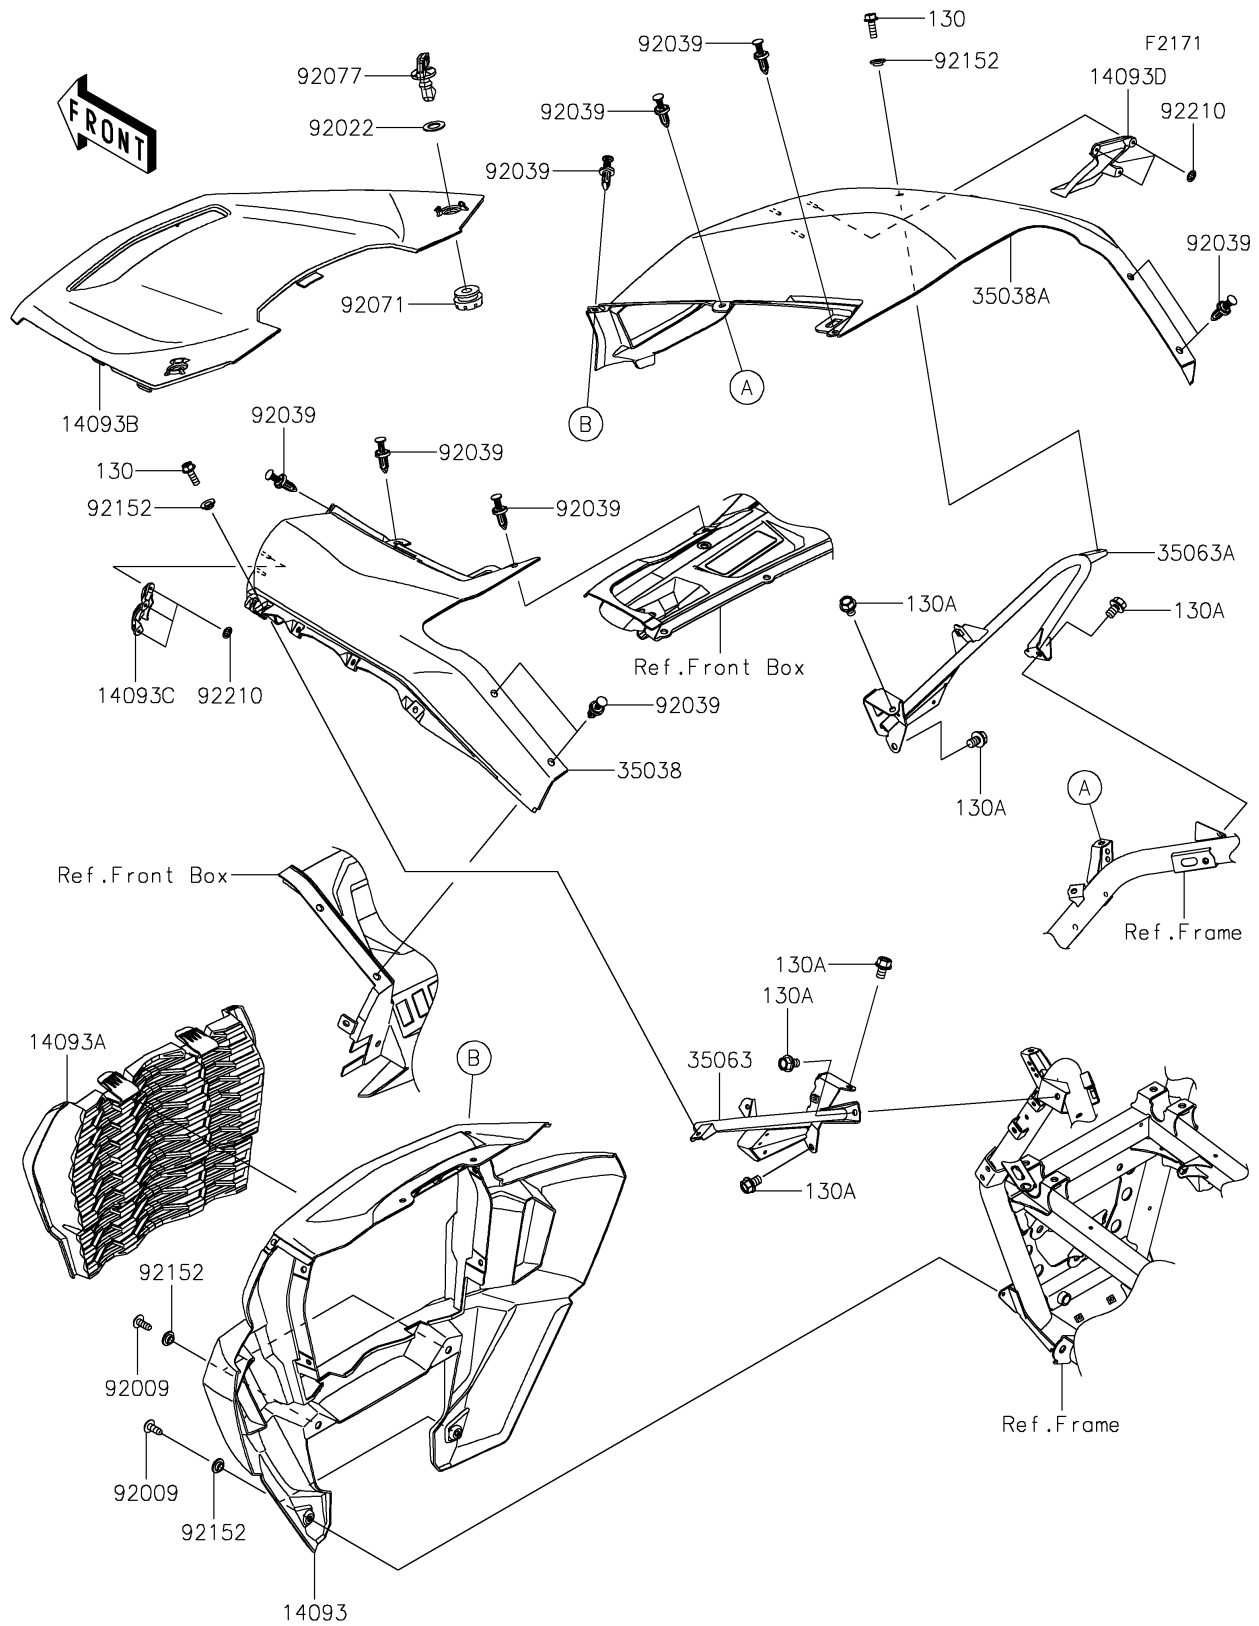

2026 TERYX® KRX4™ 1000 BLACKOUT EDITION

PARTS DIAGRAM

Front Fender(s)

2026 TERYX® KRX4™ 1000 BLACKOUT EDITION

PARTS LIST

Front Fender(s)

ITEM NAME	PART NUMBER	QUANTITY
-----------	-------------	----------
