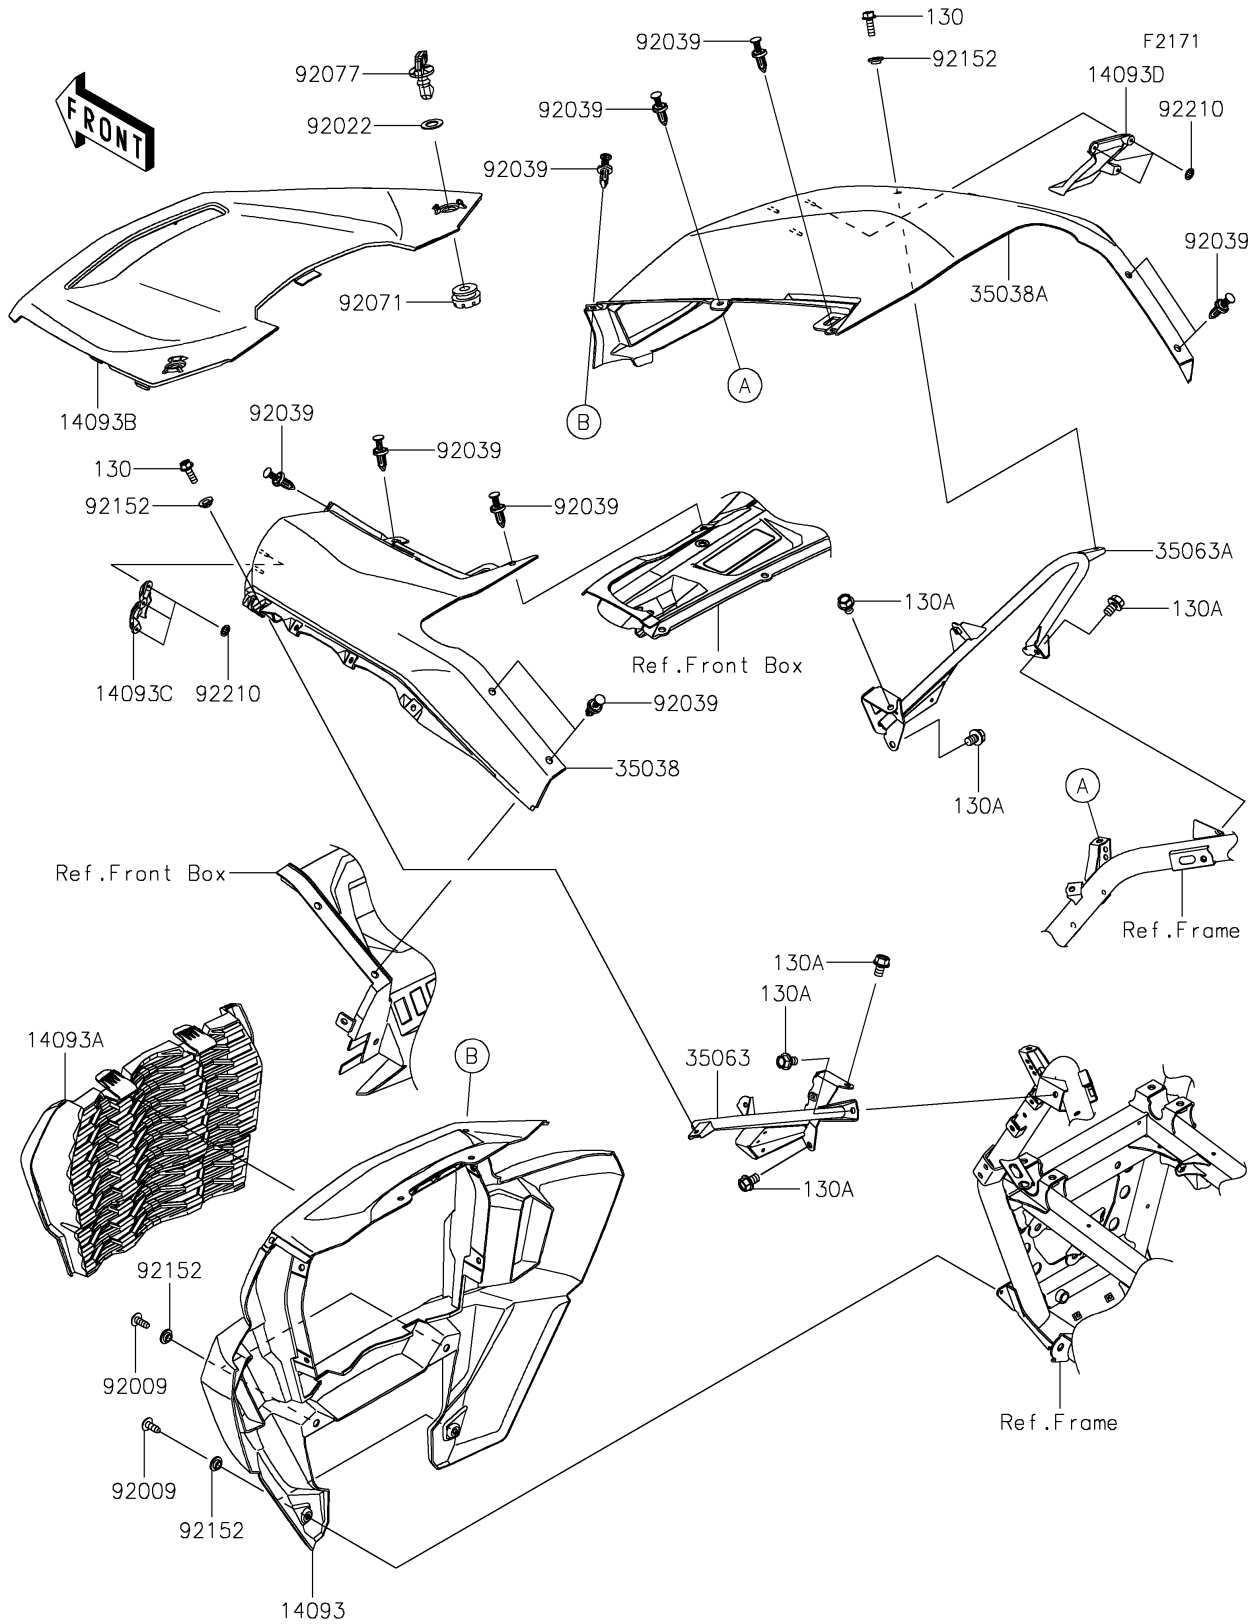

2025 TERYX® KRX4™ 1000 BLACKOUT EDITION

PARTS DIAGRAM

Front Fender(s)

2025 TERYX® KRX4™ 1000 BLACKOUT EDITION

Kawasaki
Let the Good Times Roll®

PARTS LIST

Front Fender(s)

ITEM NAME	PART NUMBER	QUANTITY
COVER,FR (Ref # 14093)	14093-0804	1
COVER,FR GRILLE,BLACK (Ref # 14093A)	14093-0810-6Z	1
COVER,HOOD,F.EBONY (Ref # 14093B)	14093-0921-45L	1
COVER,LH (Ref # 14093C)	14093-0958	1
COVER,RH (Ref # 14093D)	14093-0959	1
FENDER-FRONT,LH,F.EBONY (Ref # 35038)	35038-0017-45L	1
FENDER-FRONT,RH,F.EBONY (Ref # 35038A)	35038-0018-45L	1
STAY,LH (Ref # 35063)	35063-1629	1
STAY,RH (Ref # 35063A)	35063-1630	1
SCREW,TAPPING,6X16 (Ref # 92009)	92009-1166	4
WASHER,12.5X22X1.2 (Ref # 92022)	92022-072	2
RIVET (Ref # 92039)	92039-0865	10
GROMMET (Ref # 92071)	92071-0746	2
KNOB (Ref # 92077)	92077-0033	2
COLLAR,6.3X9.5X4.1 (Ref # 92152)	92152-1571	6
NUT (Ref # 92210)	92210-1796	6
BOLT-FLANGED,6X18 (Ref # 130)	130BA0618	2
BOLT-FLANGED,8X12 (Ref # 130A)	130BA0812	6