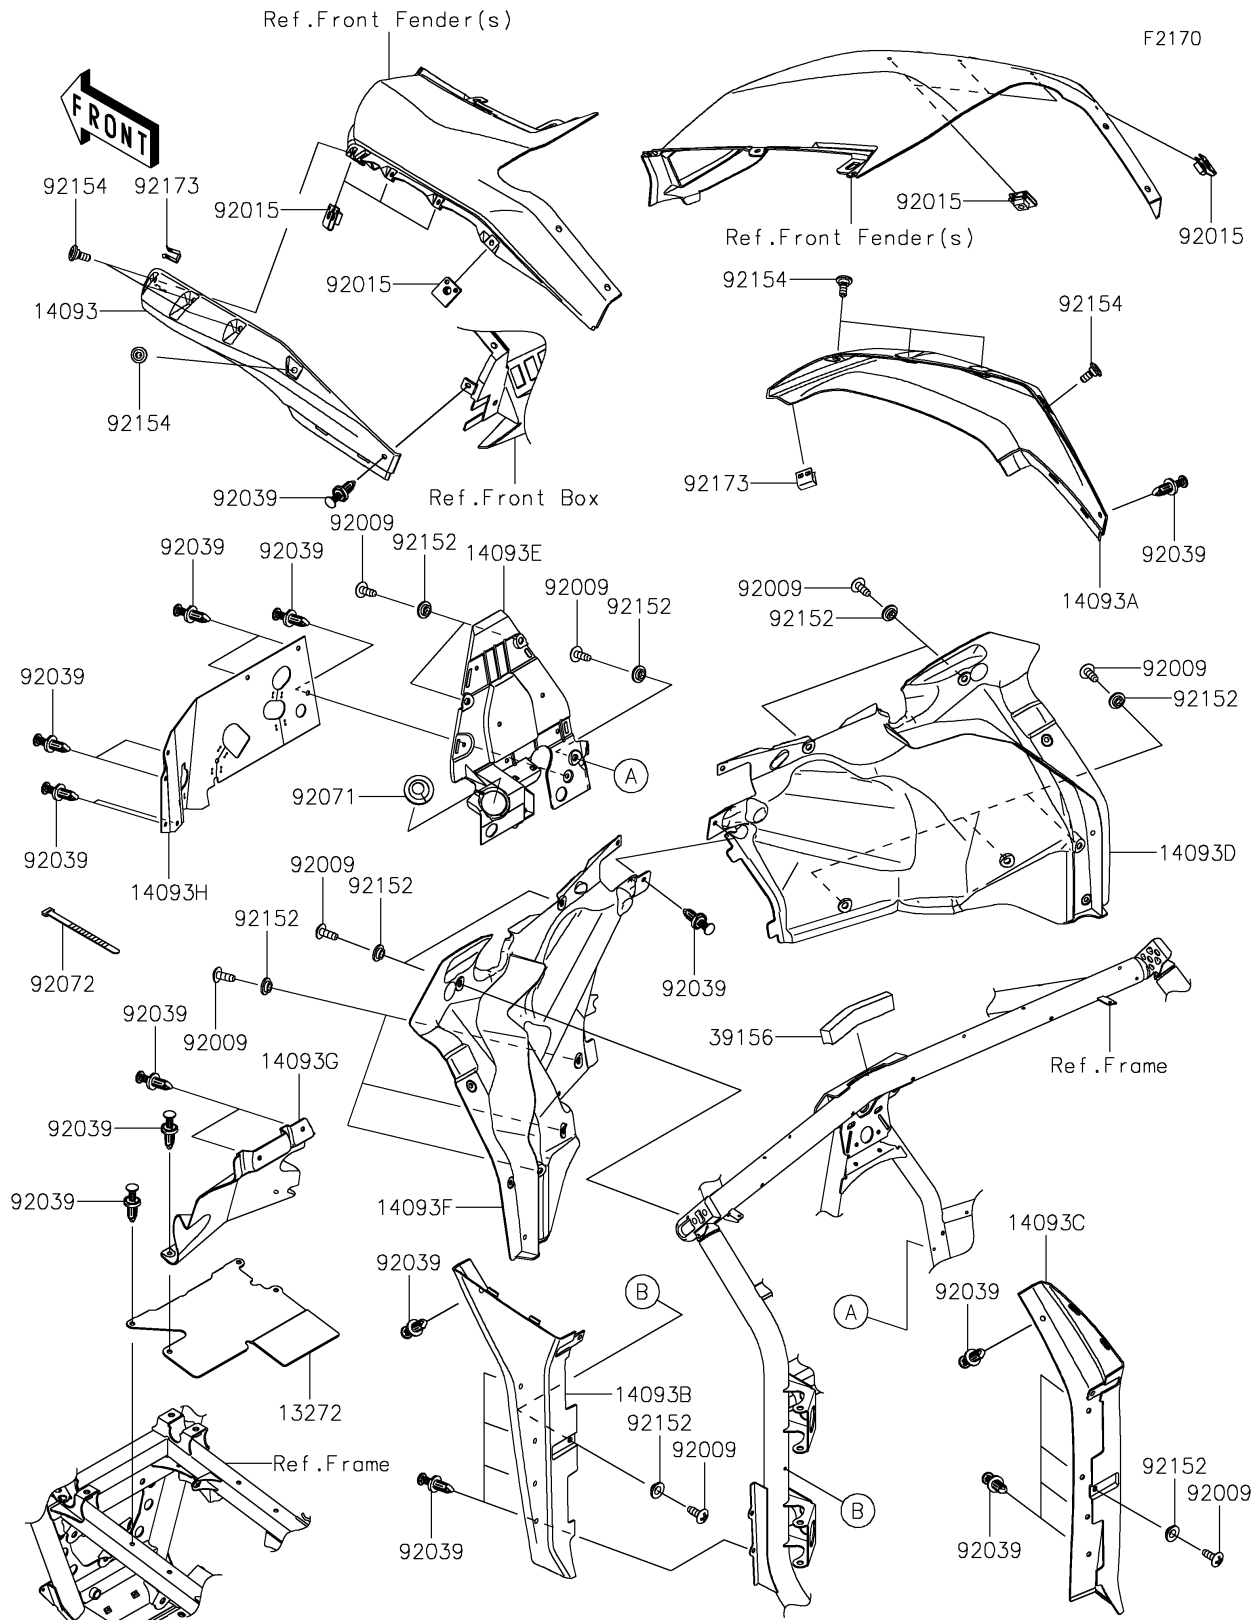

2026 Teryx KRX4 1000 Blackout Edition

PARTS DIAGRAM

Fenders