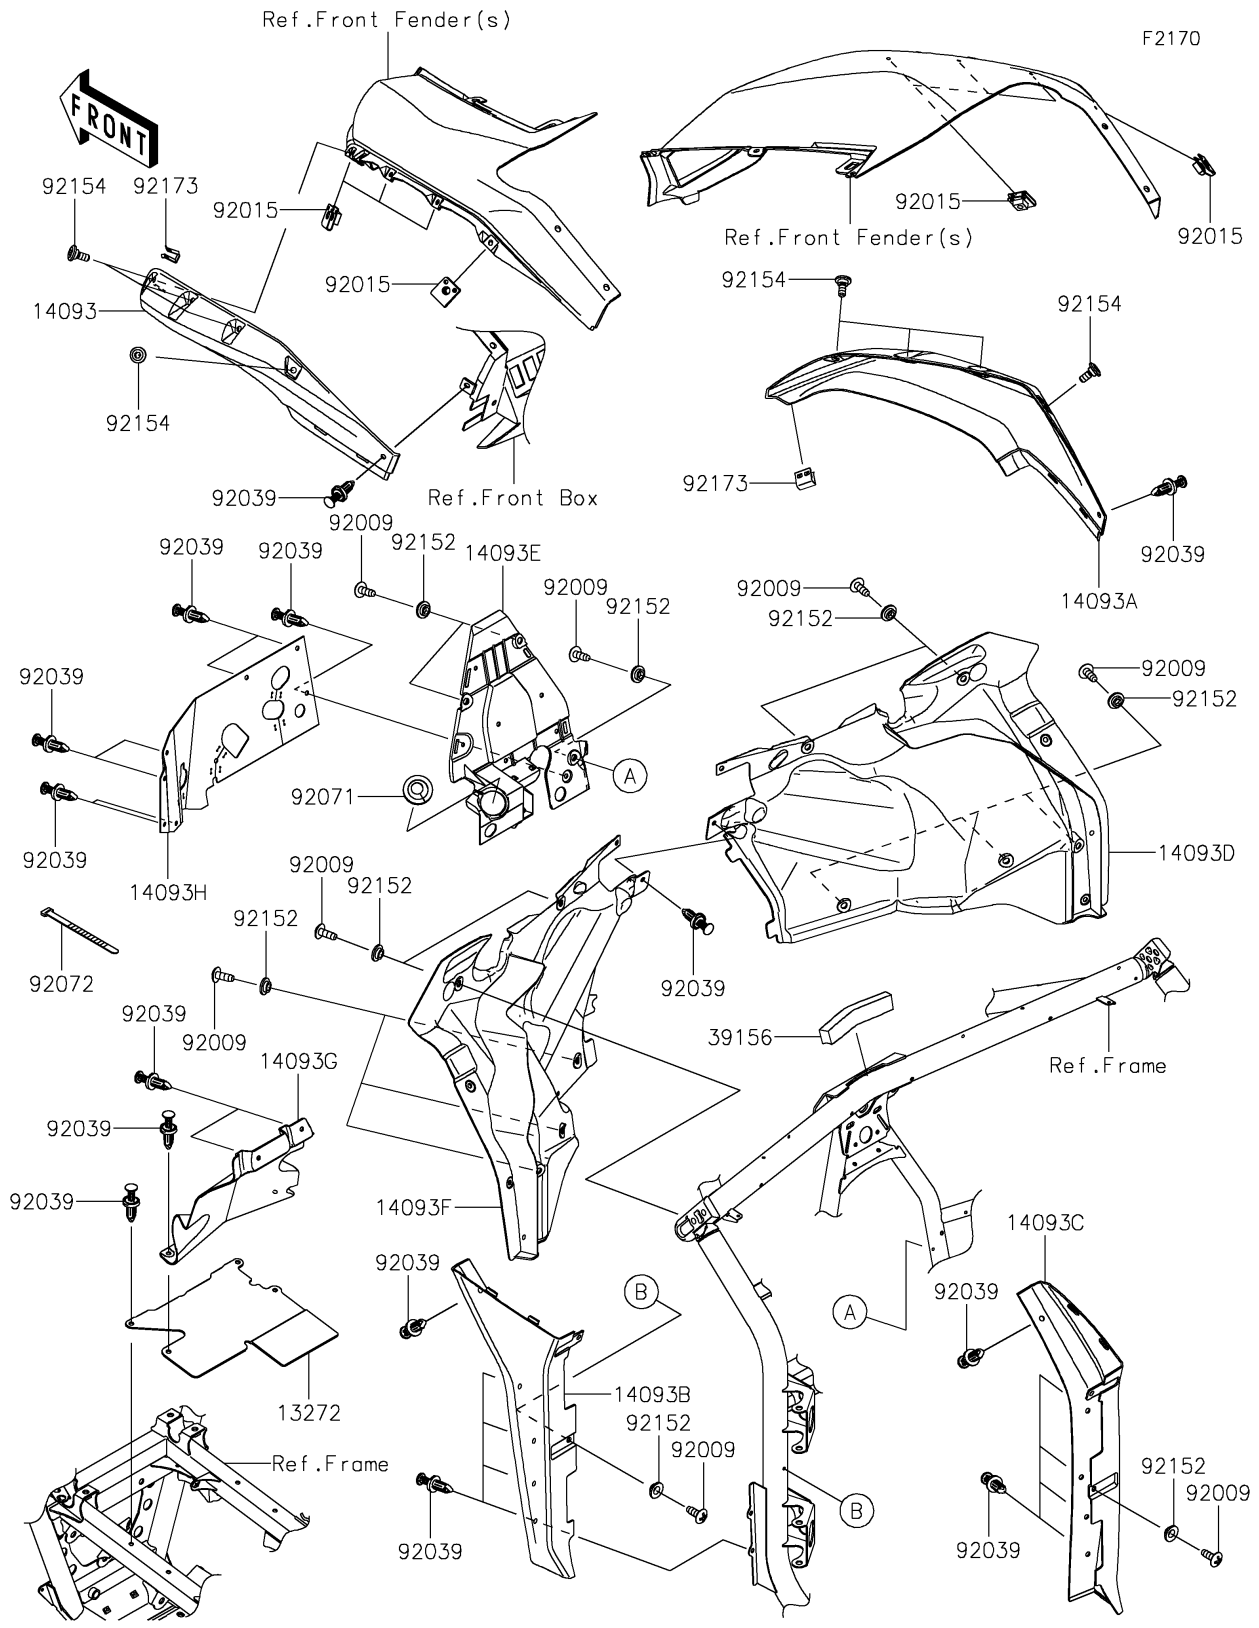

2025 TERYX® KRX4™ 1000 BLACKOUT EDITION

PARTS DIAGRAM

Fenders

2025 TERYX® KRX4™ 1000 BLACKOUT EDITION

Kawasaki
Let the Good Times Roll®

PARTS LIST

Fenders

ITEM NAME	PART NUMBER	QUANTITY
PLATE,FR FRAME (Ref # 13272)	13272-4336	1
COVER,FLAP,UPP,LH (Ref # 14093)	14093-0806	1
COVER,FLAP,UPP,RH (Ref # 14093A)	14093-0807	1
COVER,FLAP,LWR,LH (Ref # 14093B)	14093-0808	1
COVER,FLAP,LWR,RH (Ref # 14093C)	14093-0809	1
COVER,FLOOR UPP,RH (Ref # 14093D)	14093-0822	1
COVER,FLOOR UPP,CNT (Ref # 14093E)	14093-0823	1
COVER,FLOOR UPP,LH (Ref # 14093F)	14093-0824	1
COVER,WINDBREAK (Ref # 14093G)	14093-1390	1
COVER,RUBBER (Ref # 14093H)	14093-1455	1
PAD,20X170X30 (Ref # 39156)	39156-2436	1
SCREW,TAPPING,6X16 (Ref # 92009)	92009-1166	15
NUT,CLAMP,6MM (Ref # 92015)	92015-1678	8
RIVET (Ref # 92039)	92039-0865	26
GROMMET (Ref # 92071)	92071-0830	1
BAND,L=123 (Ref # 92072)	92072-030	5
COLLAR,6.3X9.5X4.1 (Ref # 92152)	92152-1571	15
BOLT (Ref # 92154)	92154-2474	8
CLAMP (Ref # 92173)	92173-2249	2