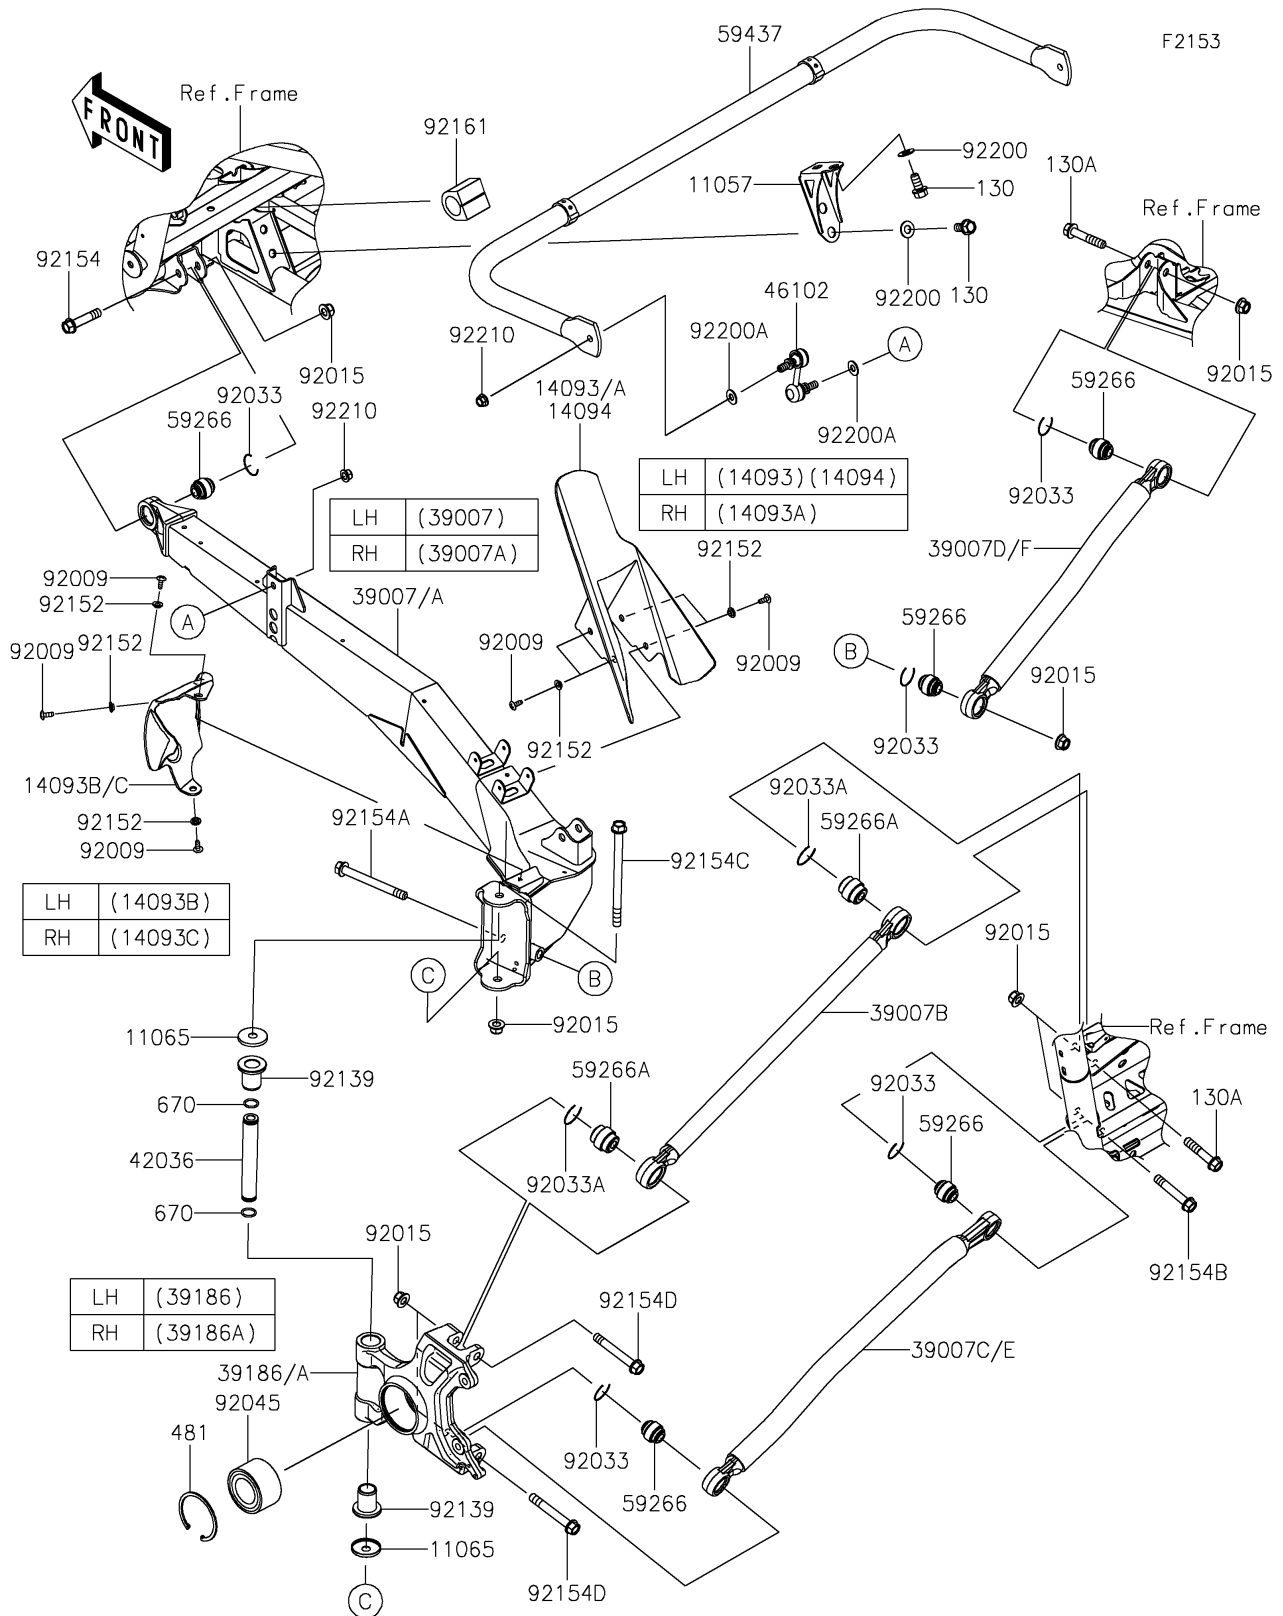

2026 Teryx KRX4 1000 Blackout Edition

PARTS DIAGRAM

Rear Suspension

2026 Teryx KRX4 1000 Blackout Edition

Kawasaki
Let the Good Times Roll®

PARTS LIST

Rear Suspension

ITEM NAME	PART NUMBER	QUANTITY
BRACKET (Ref # 11057)	11057-7670	2
CAP (Ref # 11065)	11065-1305	4
COVER,RR SHOCK,LH (Ref # 14093)	14093-0955	1
COVER,RR SHOCK,RH (Ref # 14093A)	14093-0956	1
COVER,TRAILING ARM,LH (Ref # 14093B)	14093-0994	1
COVER,TRAILING ARM,RH (Ref # 14093C)	14093-0995	1
COVER,RR SHOCK,LH (Ref # 14094)	14094-0524	1
ARM-SUSP,TRAILING,LH,BLACK (Ref # 39007)	39007-0468-10	1
ARM-SUSP,TRAILING,RH,BLACK (Ref # 39007A)	39007-0469-10	1
ARM-SUSP,CONTROL,RR,UPP,BLACK (Ref # 39007B)	39007-0470-10	2
ARM-SUSP,CONTROL,RR,LWR,BLACK (Ref # 39007C)	39007-0471-10	2
ARM-SUSP,CONTROL,FR,BLACK (Ref # 39007D)	39007-0472-10	2
KNUCKLE,RR,LH (Ref # 39186)	39186-0325	1
KNUCKLE,RR,RH (Ref # 39186A)	39186-0326	1
SLEEVE,12.1X22X147 (Ref # 42036)	42036-0837	2
ROD,STABILIZER (Ref # 46102)	46102-0638	2
JOINT-BALL (Ref # 59266)	59266-0747	10
JOINT-BALL (Ref # 59266A)	59266-0748	4
STABILIZER,RR (Ref # 59437)	59437-0028	1
SCREW,TAPPING,6X16 (Ref # 92009)	92009-1166	14
NUT,LOCK,FLANGED,12MM (Ref # 92015)	92015-1433	16
RING-SNAP (Ref # 92033)	92033-0802	10
RING-SNAP (Ref # 92033A)	92033-0803	4
BEARING-BALL,40X74X42 (Ref # 92045)	92045-0920	2
BUSHING (Ref # 92139)	92139-0938	4
COLLAR,6.3X9.5X4.1 (Ref # 92152)	92152-1571	14
BOLT,FLANGED,12X55 (Ref # 92154)	92154-0289	2
BOLT,FLANGED,12X117 (Ref # 92154A)	92154-0867	2
BOLT,FLANGED,12X68 (Ref # 92154B)	92154-3927	2