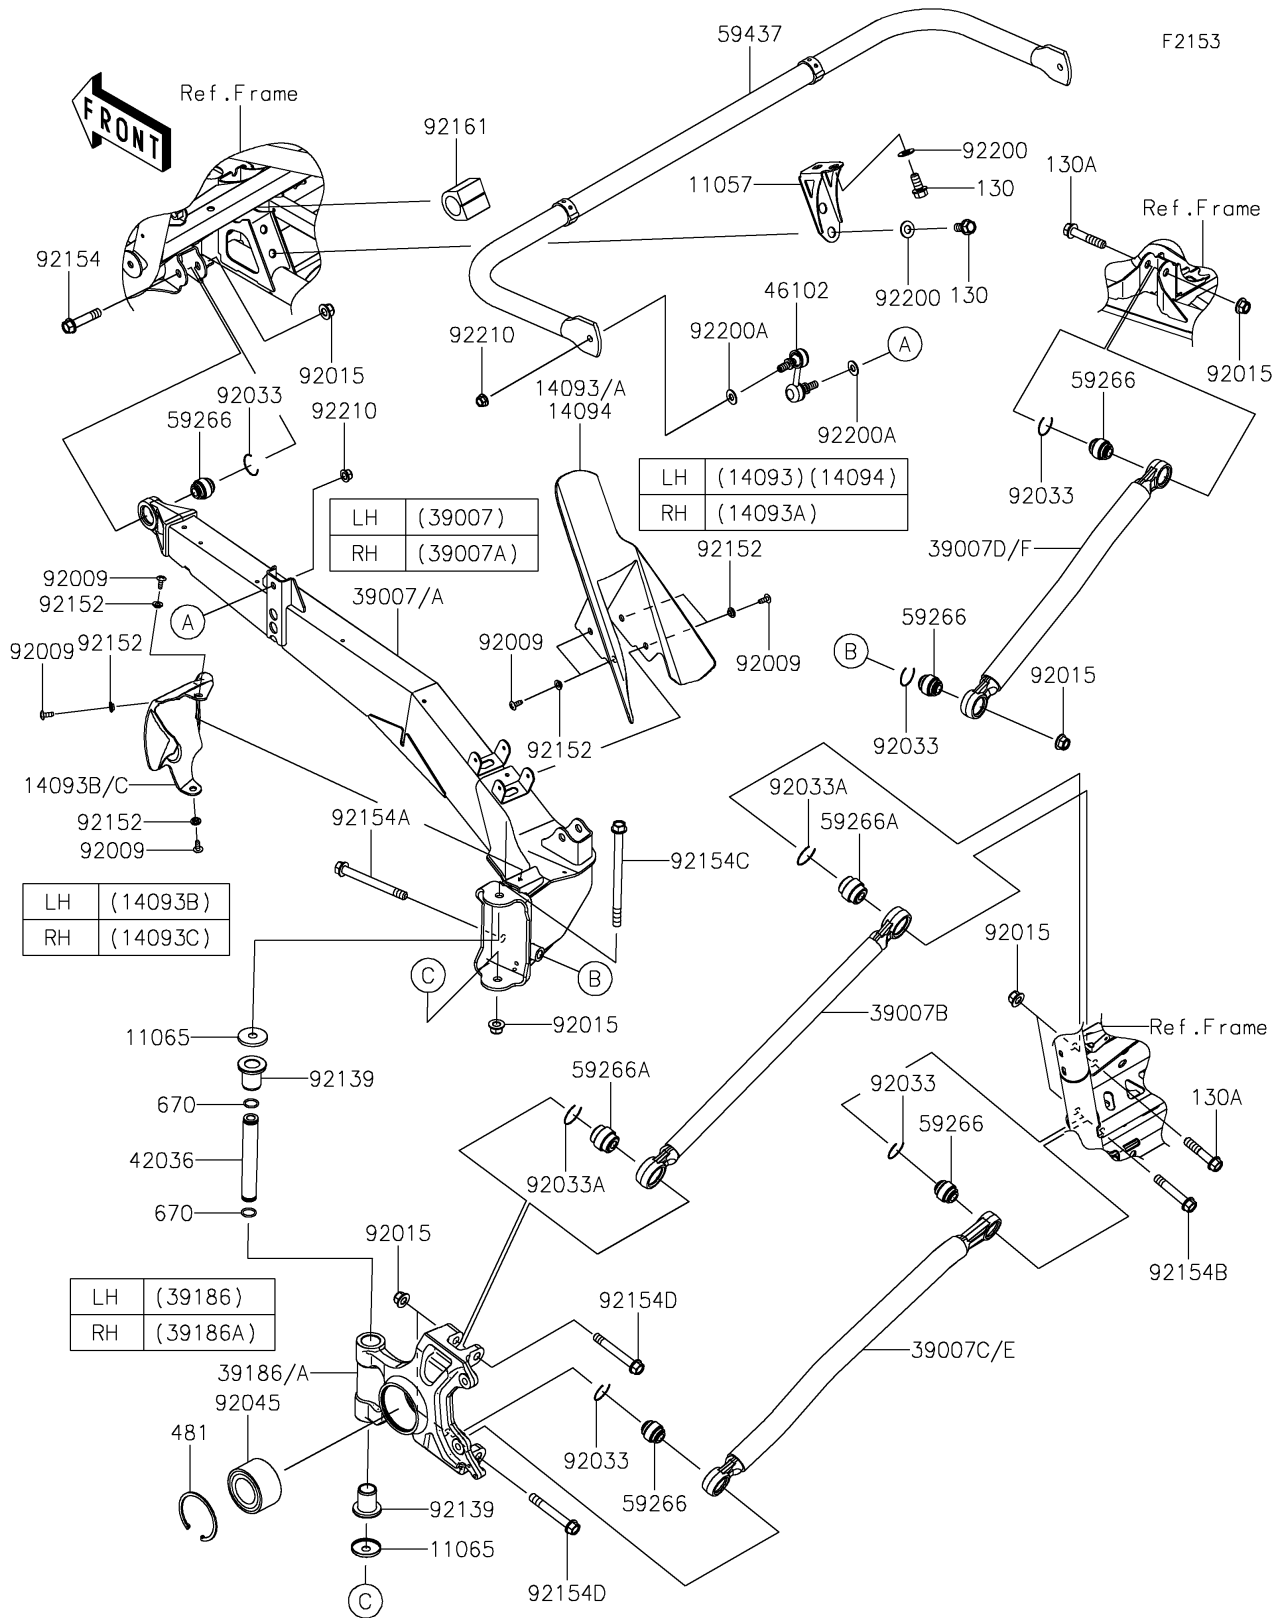

2026 TERYX® KRX4™ 1000 BLACKOUT EDITION

PARTS DIAGRAM

Rear Suspension

2026 TERYX® KRX4™ 1000 BLACKOUT EDITION

Kawasaki
Let the Good Times Roll®

PARTS LIST

Rear Suspension

ITEM NAME	PART NUMBER	QUANTITY
BRACKET (Ref # 11057)	11057-7670	2
CAP (Ref # 11065)	11065-1305	4
COVER,RR SHOCK,LH (Ref # 14093)	14093-0955	1
COVER,RR SHOCK,RH (Ref # 14093A)	14093-0956	1
COVER,TRAILING ARM,LH (Ref # 14093B)	14093-0994	1
COVER,TRAILING ARM,RH (Ref # 14093C)	14093-0995	1
COVER,RR SHOCK,LH (Ref # 14094)	14094-0524	1
ARM-SUSP,TRAILING,LH,BLACK (Ref # 39007)	39007-0468-10	1
ARM-SUSP,TRAILING,RH,BLACK (Ref # 39007A)	39007-0469-10	1
ARM-SUSP,CONTROL,RR,UPP,BLACK (Ref # 39007B)	39007-0470-10	2
ARM-SUSP,CONTROL,RR,LWR,BLACK (Ref # 39007C)	39007-0471-10	2
ARM-SUSP,CONTROL,FR,BLACK (Ref # 39007D)	39007-0472-10	2
KNUCKLE,RR,LH (Ref # 39186)	39186-0325	1
KNUCKLE,RR,RH (Ref # 39186A)	39186-0326	1
SLEEVE,12.1X22X147 (Ref # 42036)	42036-0837	2
ROD,STABILIZER (Ref # 46102)	46102-0638	2
JOINT-BALL (Ref # 59266)	59266-0747	10
JOINT-BALL (Ref # 59266A)	59266-0748	4
STABILIZER,RR (Ref # 59437)	59437-0028	1
SCREW,TAPPING,6X16 (Ref # 92009)	92009-1166	14
NUT,LOCK,FLANGED,12MM (Ref # 92015)	92015-1433	16
RING-SNAP (Ref # 92033)	92033-0802	10
RING-SNAP (Ref # 92033A)	92033-0803	4
BEARING-BALL,40X74X42 (Ref # 92045)	92045-0920	2
BUSHING (Ref # 92139)	92139-0938	4
COLLAR,6.3X9.5X4.1 (Ref # 92152)	92152-1571	14
BOLT,FLANGED,12X55 (Ref # 92154)	92154-0289	2
BOLT,FLANGED,12X117 (Ref # 92154A)	92154-0867	2
BOLT,FLANGED,12X68 (Ref # 92154B)	92154-3927	2