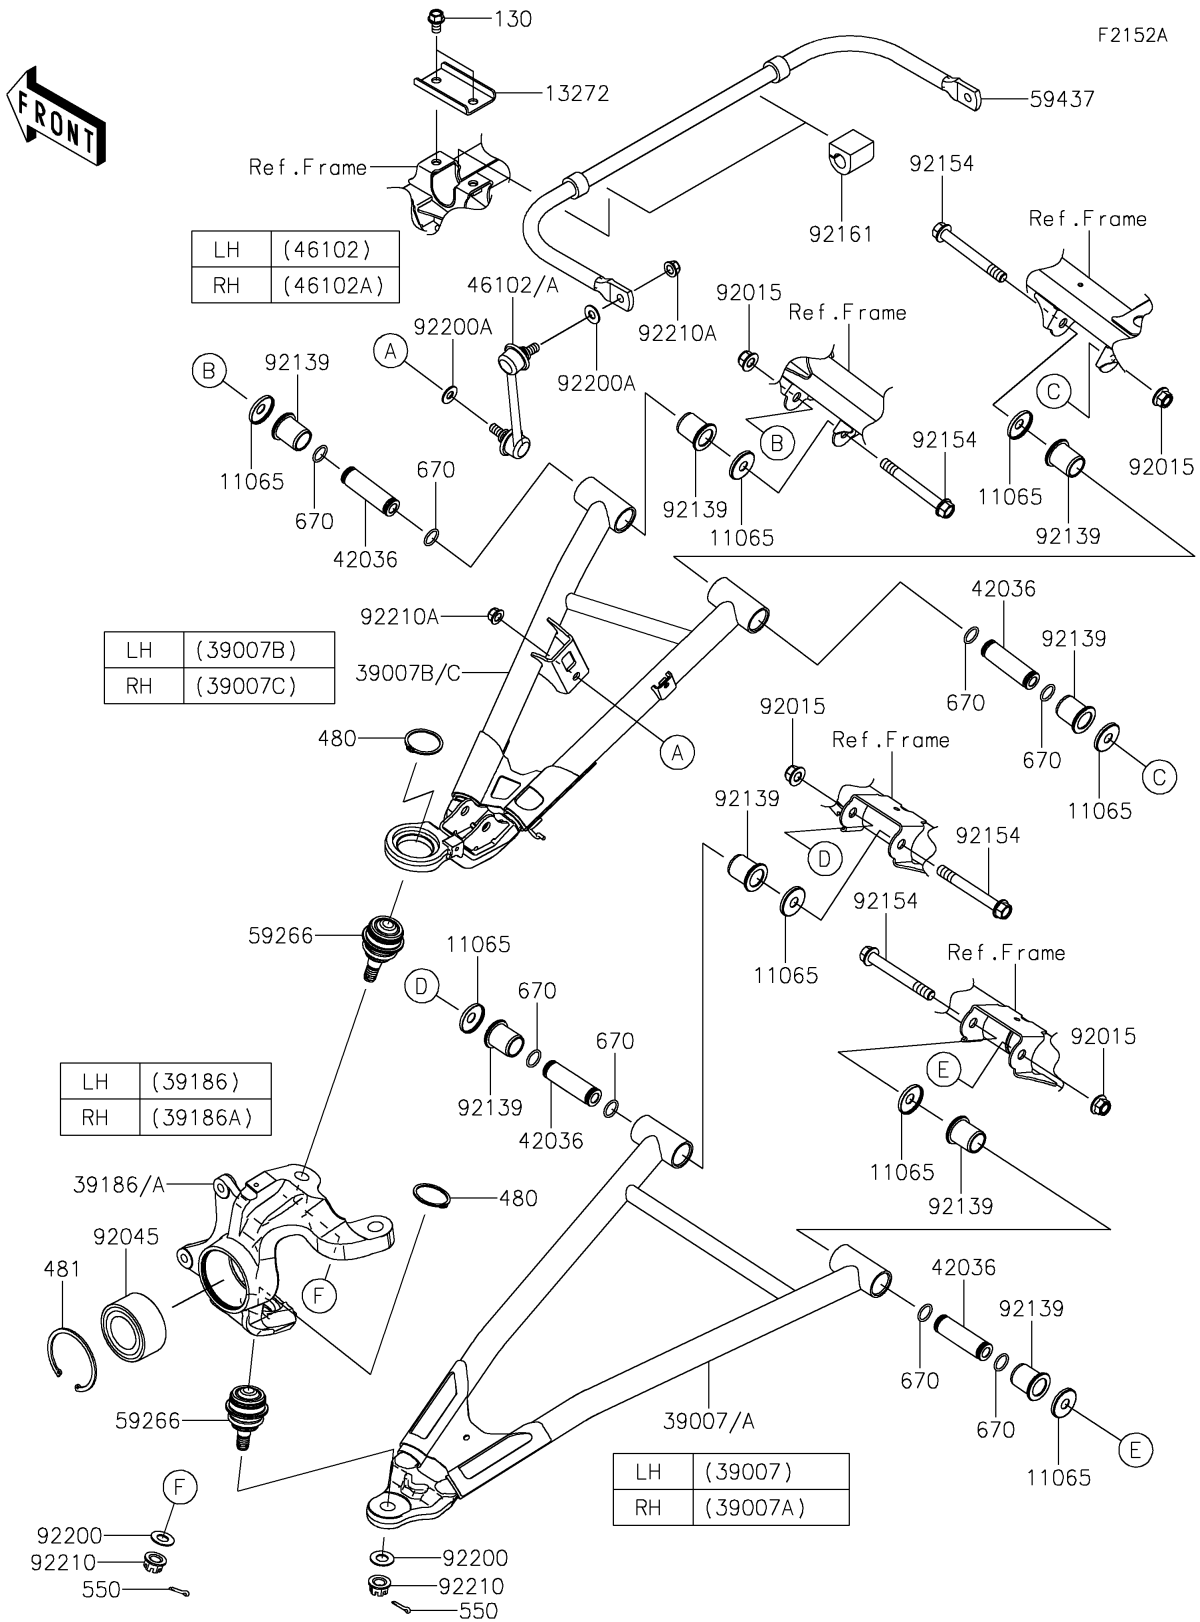

2026 TERYX® KRX4™ 1000 BLACKOUT EDITION

PARTS DIAGRAM

Front Suspension(HTFNN-HVFNL)

2026 TERYX® KRX4™ 1000 BLACKOUT EDITION

PARTS LIST

Front Suspension(HTFNN-HVFNL)

ITEM NAME

PART NUMBER

QUANTITY
