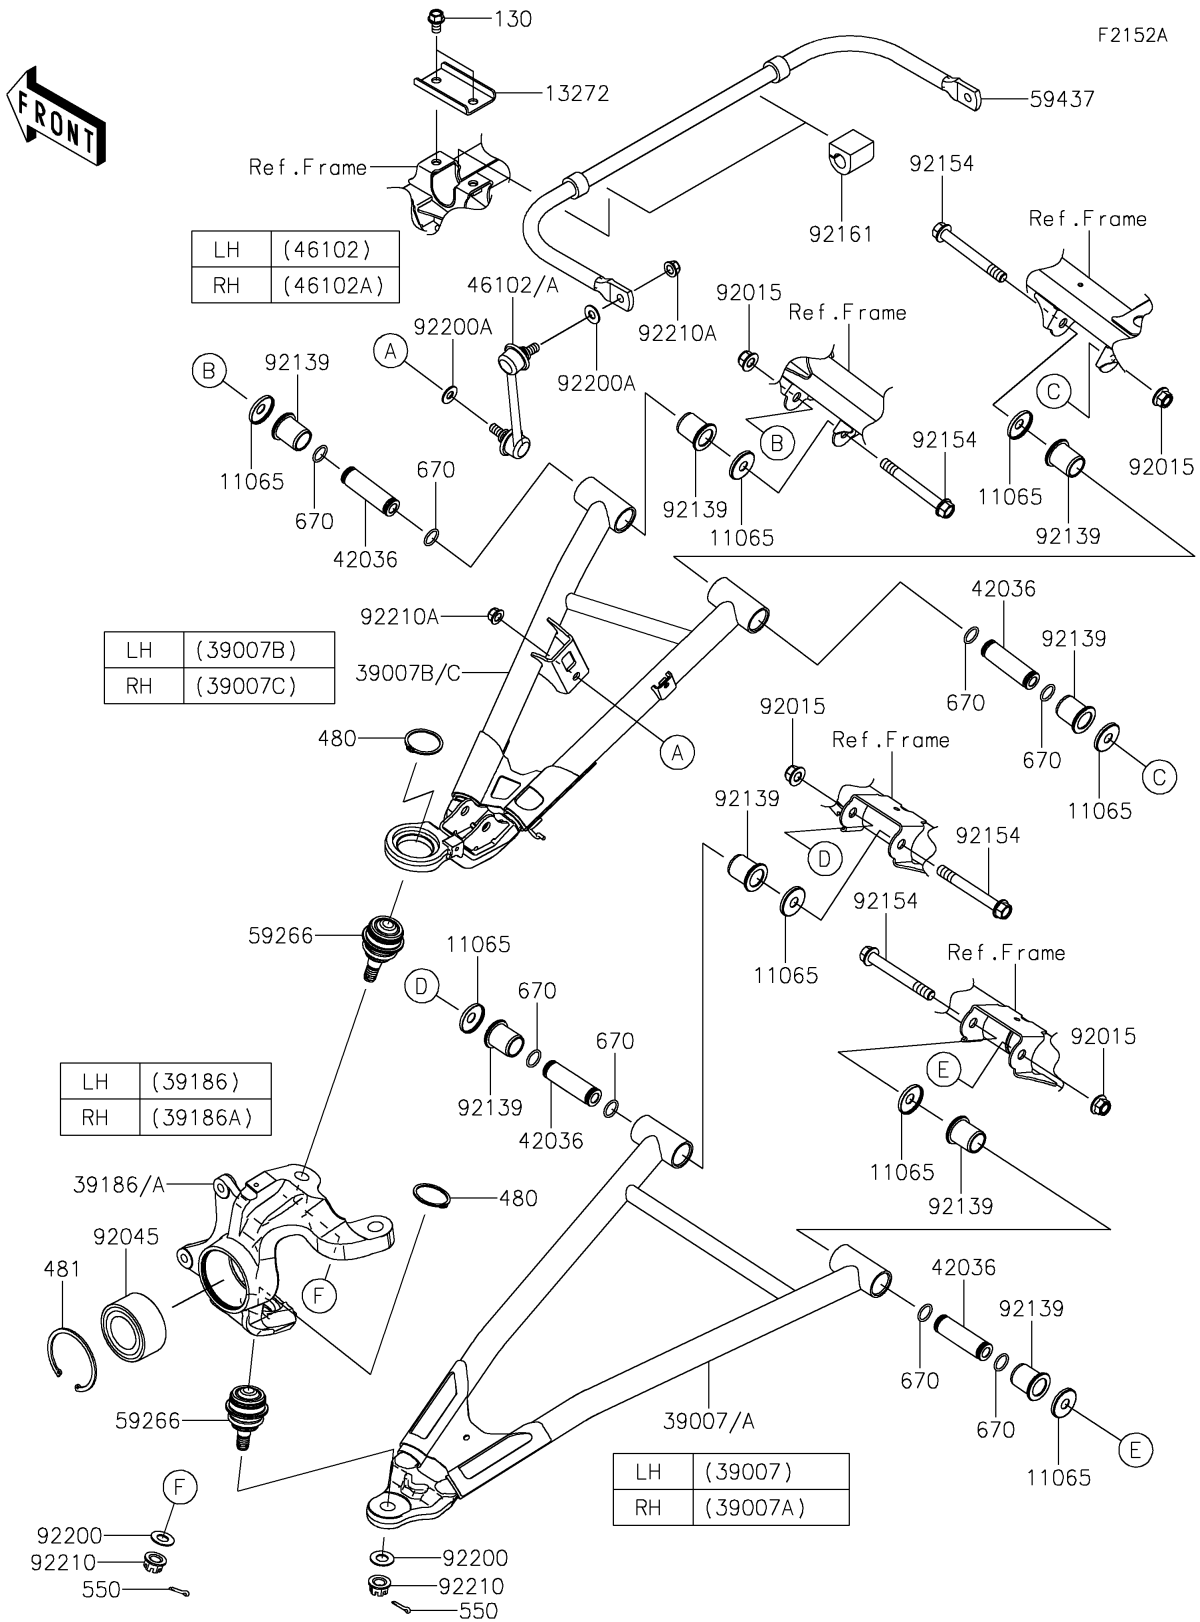

2026 Teryx KRX4 1000 Blackout Edition

PARTS DIAGRAM

Front Suspension(HTFNN-HVFNL)