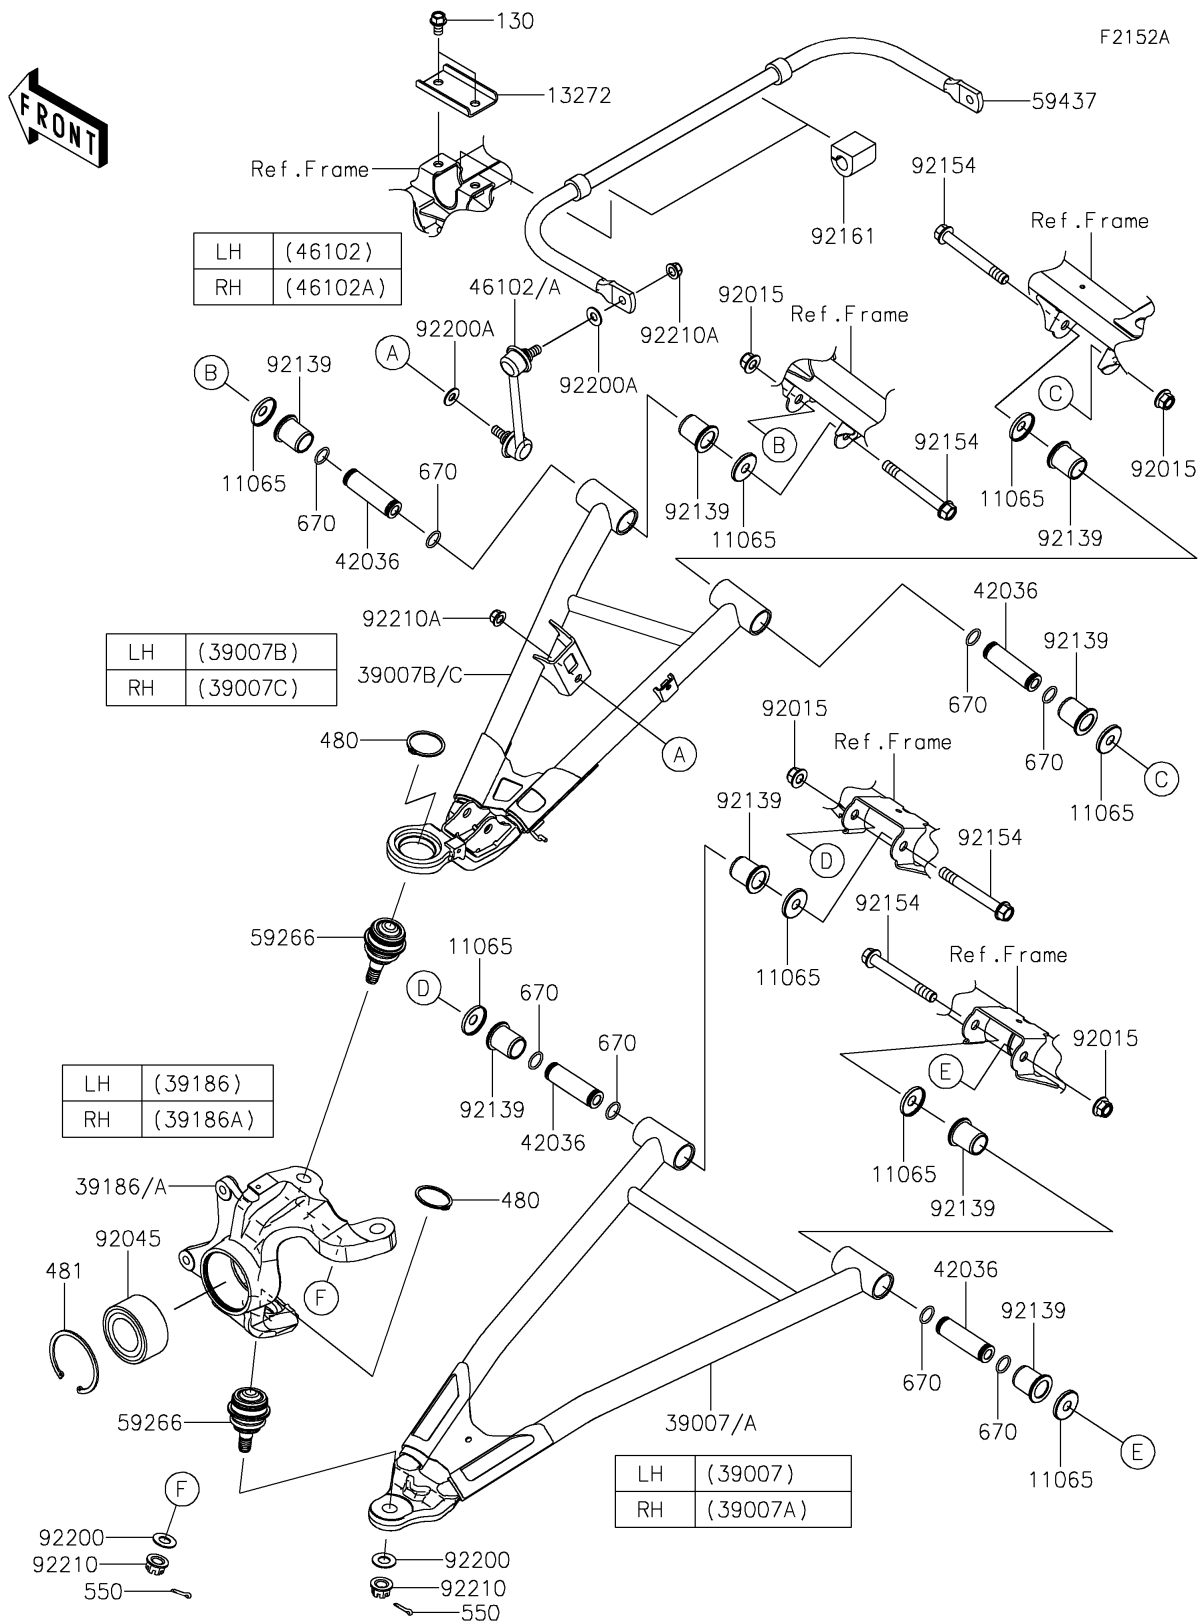

2026 TERYX® KRX4™ 1000 BLACKOUT EDITION

PARTS DIAGRAM

Front Suspension(HTFNN-HVFNL)