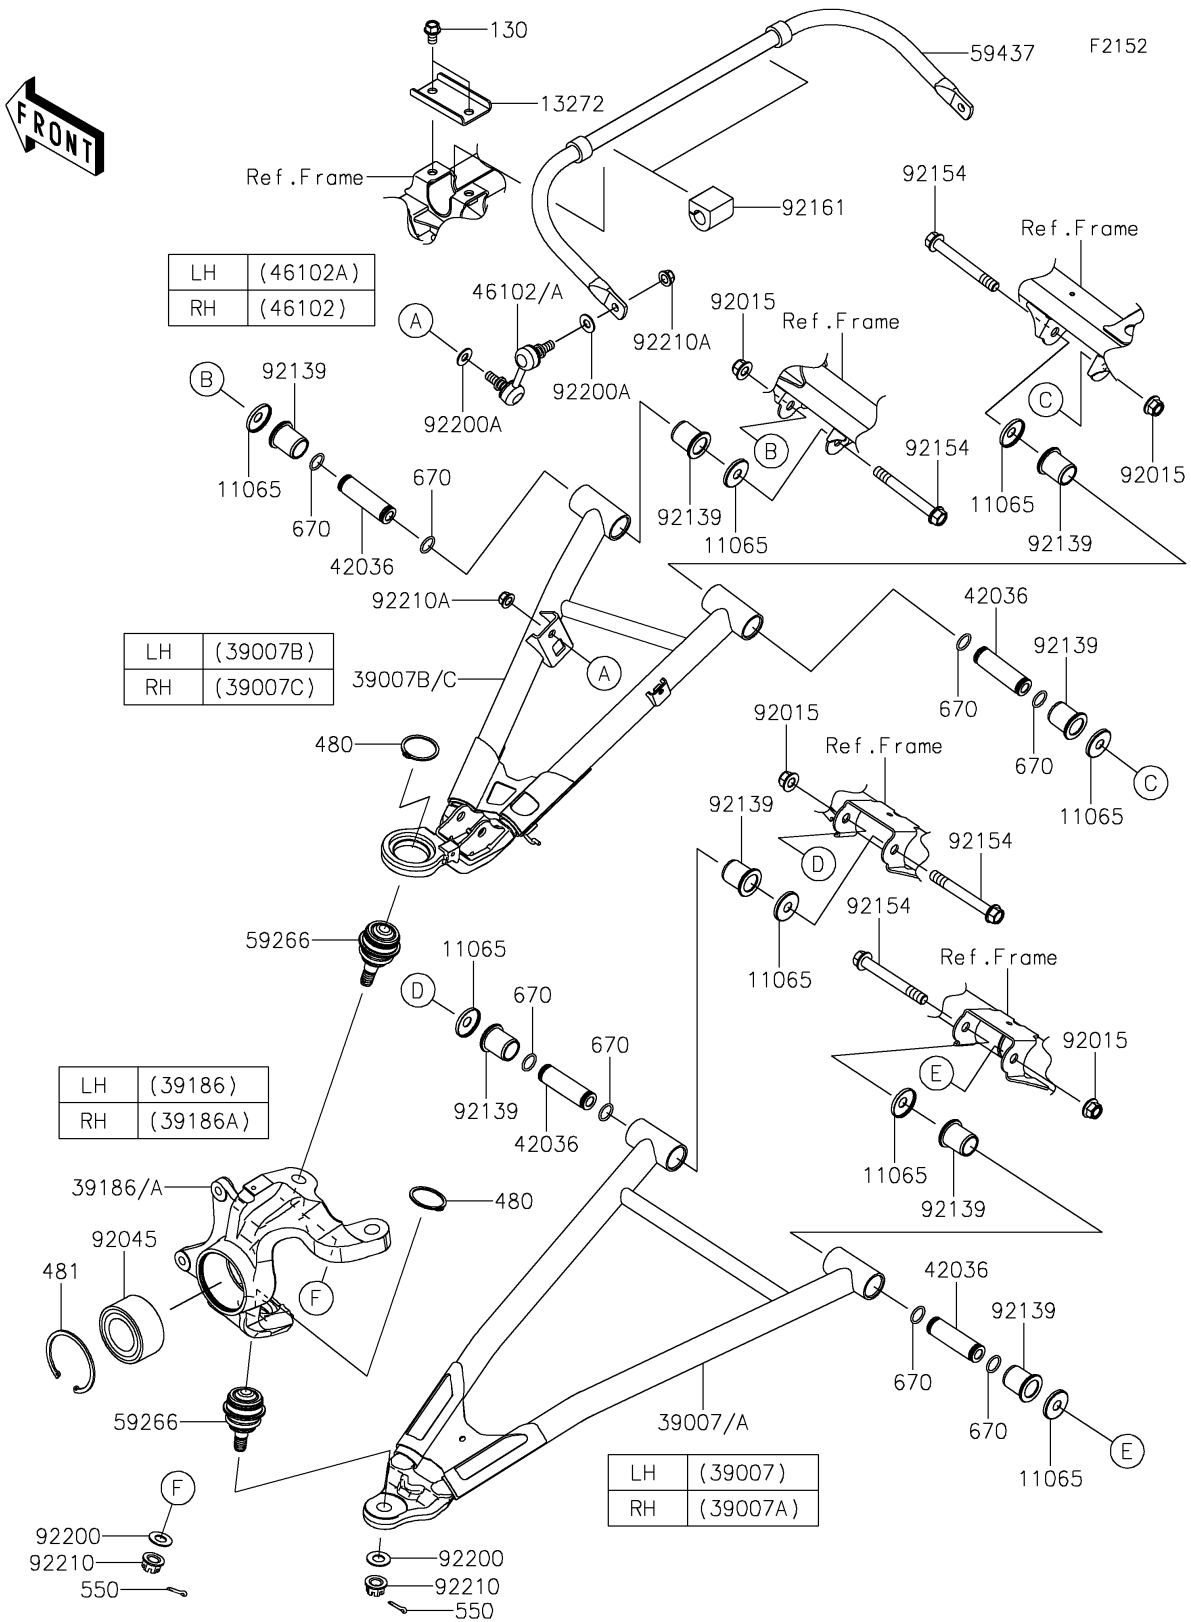

2026 TERYX® KRX4™ 1000 BLACKOUT EDITION

PARTS DIAGRAM

Front Suspension(HSFNN/HSFNL)