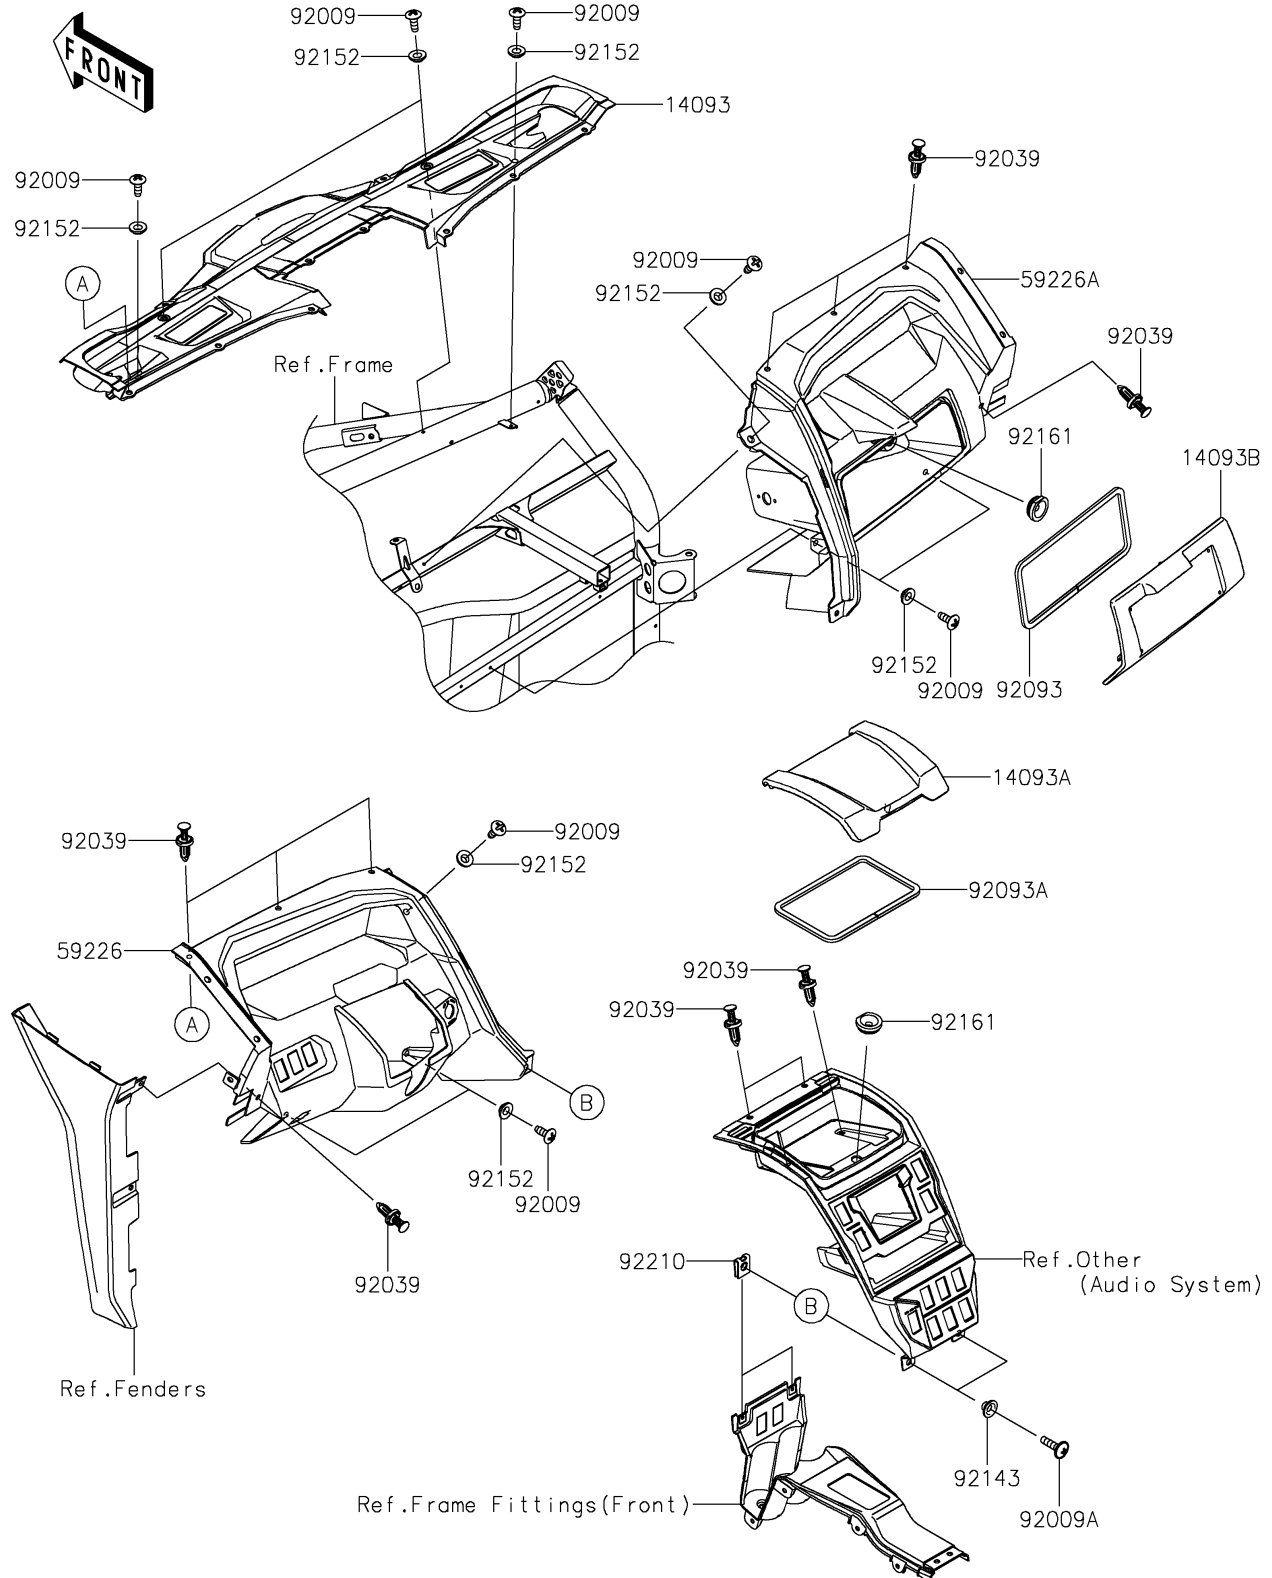

# 2026 TERYX® KRX4™ 1000 BLACKOUT EDITION

## PARTS DIAGRAM

### Front Box

F2135

## PARTS LIST

Front Box

ITEM NAME	PART NUMBER	QUANTITY
-----------	-------------	----------

---