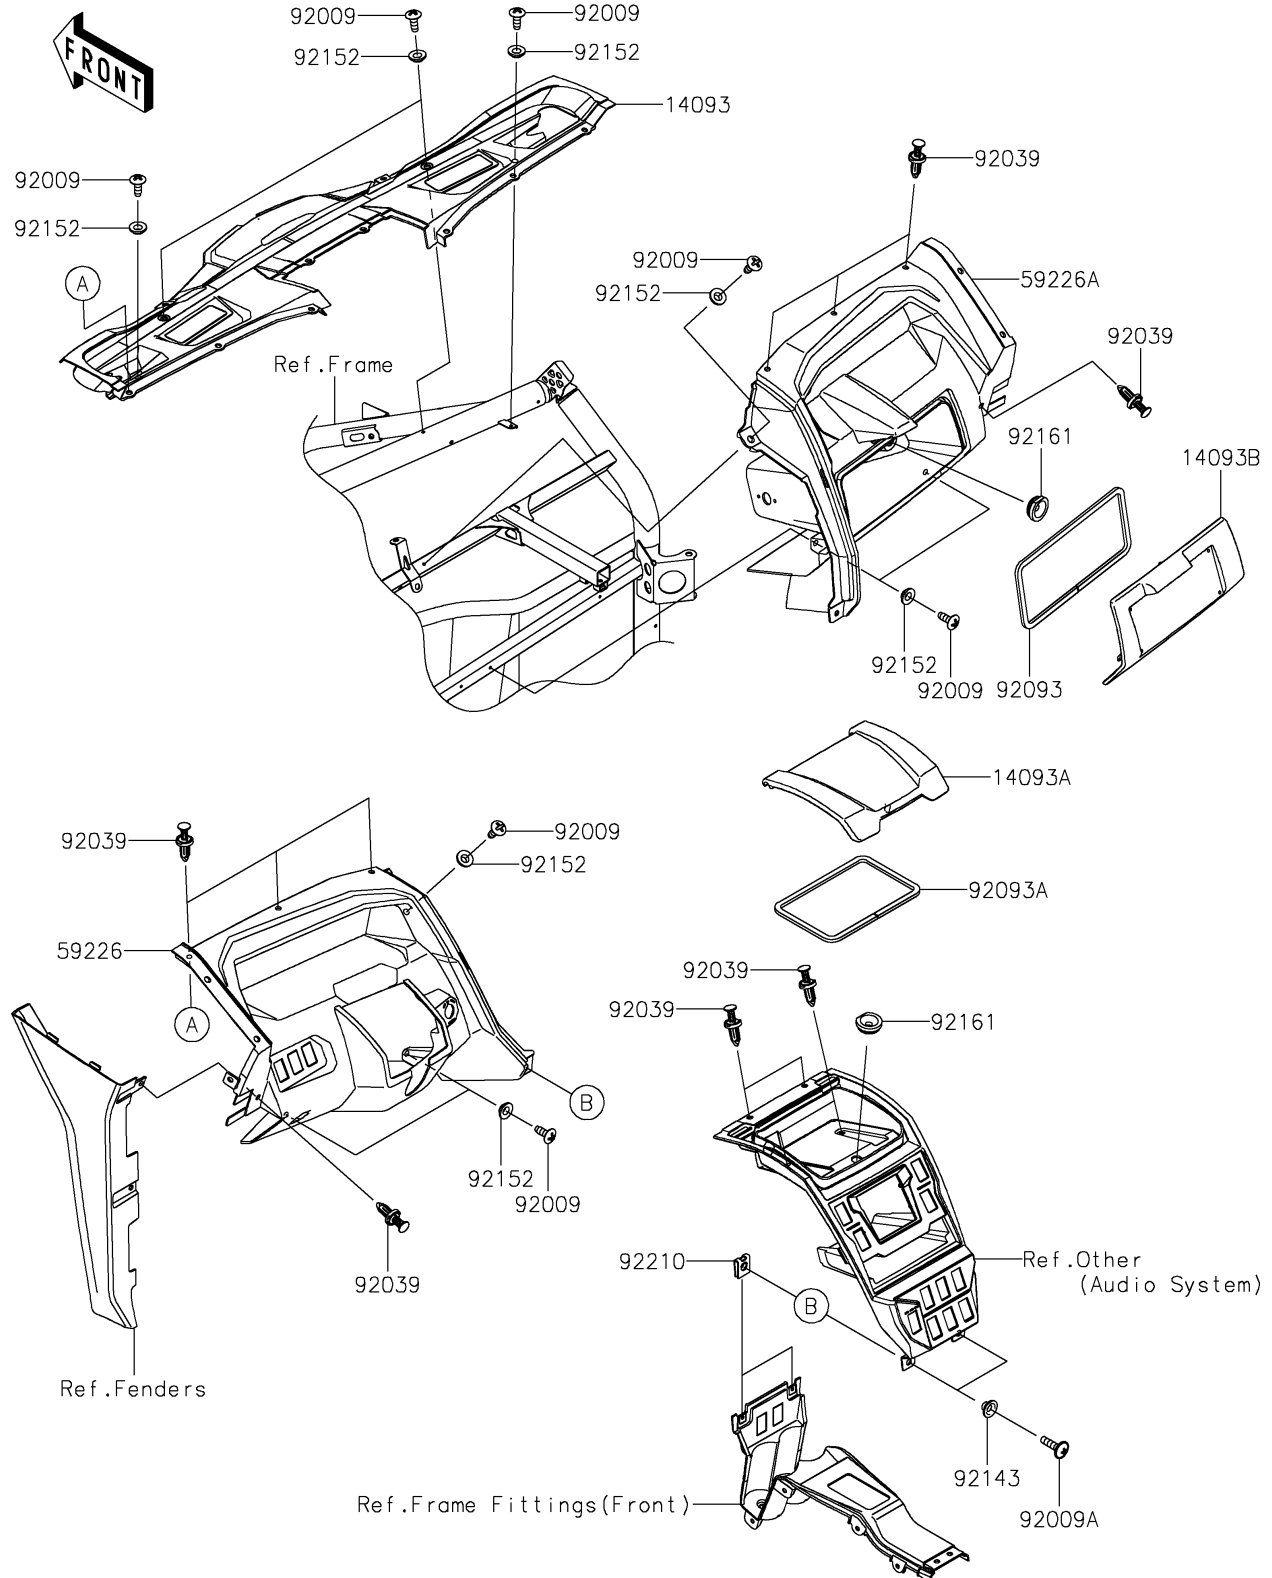

2025 TERYX® KRX4™ 1000 BLACKOUT EDITION

PARTS DIAGRAM

Front Box

F2135

2025 TERYX® KRX4™ 1000 BLACKOUT EDITION

PARTS LIST

Front Box

ITEM NAME	PART NUMBER	QUANTITY
-----------	-------------	----------
