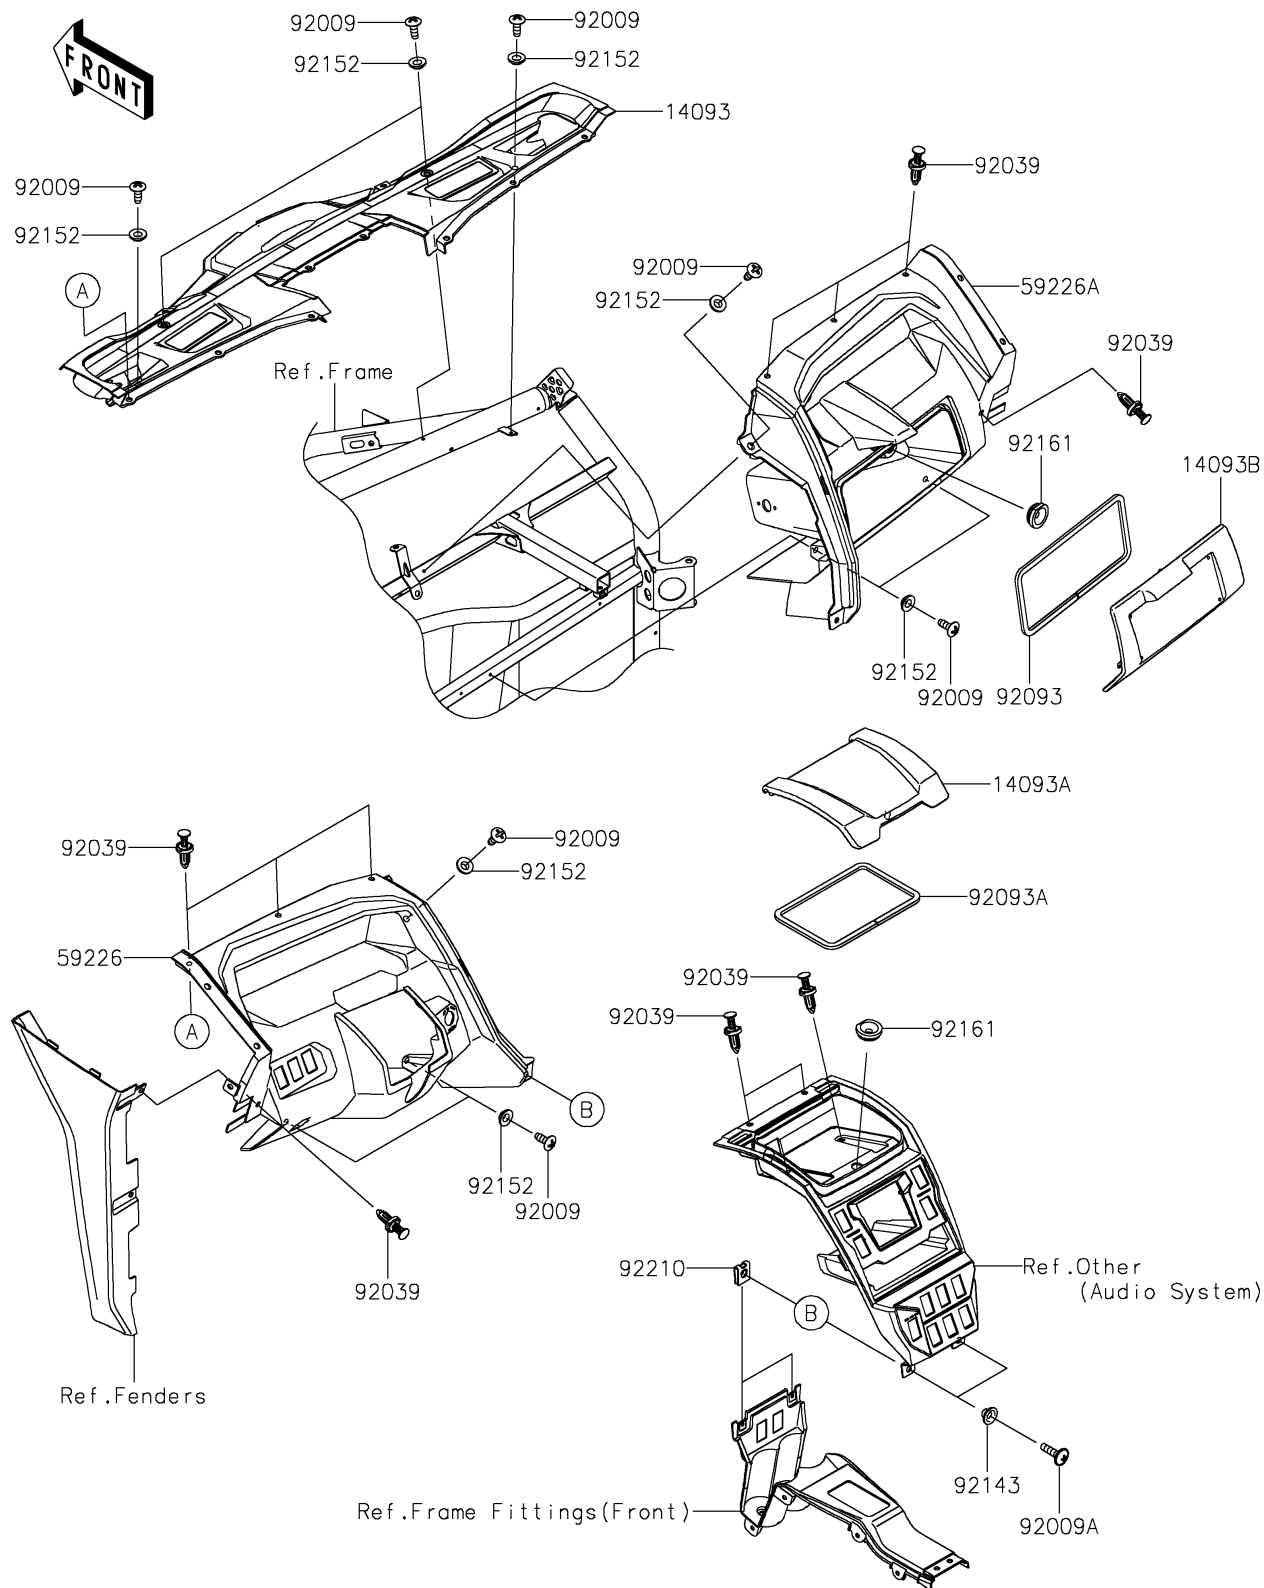

2026 Teryx KRX4 1000 Blackout Edition

PARTS DIAGRAM

Front Box

F2135

2026 Teryx KRX4 1000 Blackout Edition

PARTS LIST

Front Box

ITEM NAME	PART NUMBER	QUANTITY
COVER (Ref # 14093)	14093-0829	1
COVER,STORAGE,UPP (Ref # 14093A)	14093-0831	1
COVER,STORAGE,LWR (Ref # 14093B)	14093-0832	1
PANEL-CONTROL,LH (Ref # 59226)	59226-0745	1
PANEL-CONTROL,RH (Ref # 59226A)	59226-0760	1
SCREW,TAPPING,6X16 (Ref # 92009)	92009-1166	10
SCREW,6X22,BLACK (Ref # 92009A)	92009-1256	2
RIVET (Ref # 92039)	92039-0865	12
SEAL,10X6X825 (Ref # 92093)	92093-0729	1
SEAL,10X6X725 (Ref # 92093A)	92093-0730	1
COLLAR (Ref # 92143)	92143-1057	2
COLLAR,6.3X9.5X4.1 (Ref # 92152)	92152-1571	10
DAMPER,7.8X30X11 (Ref # 92161)	92161-1953	2
NUT (Ref # 92210)	92210-1125	2