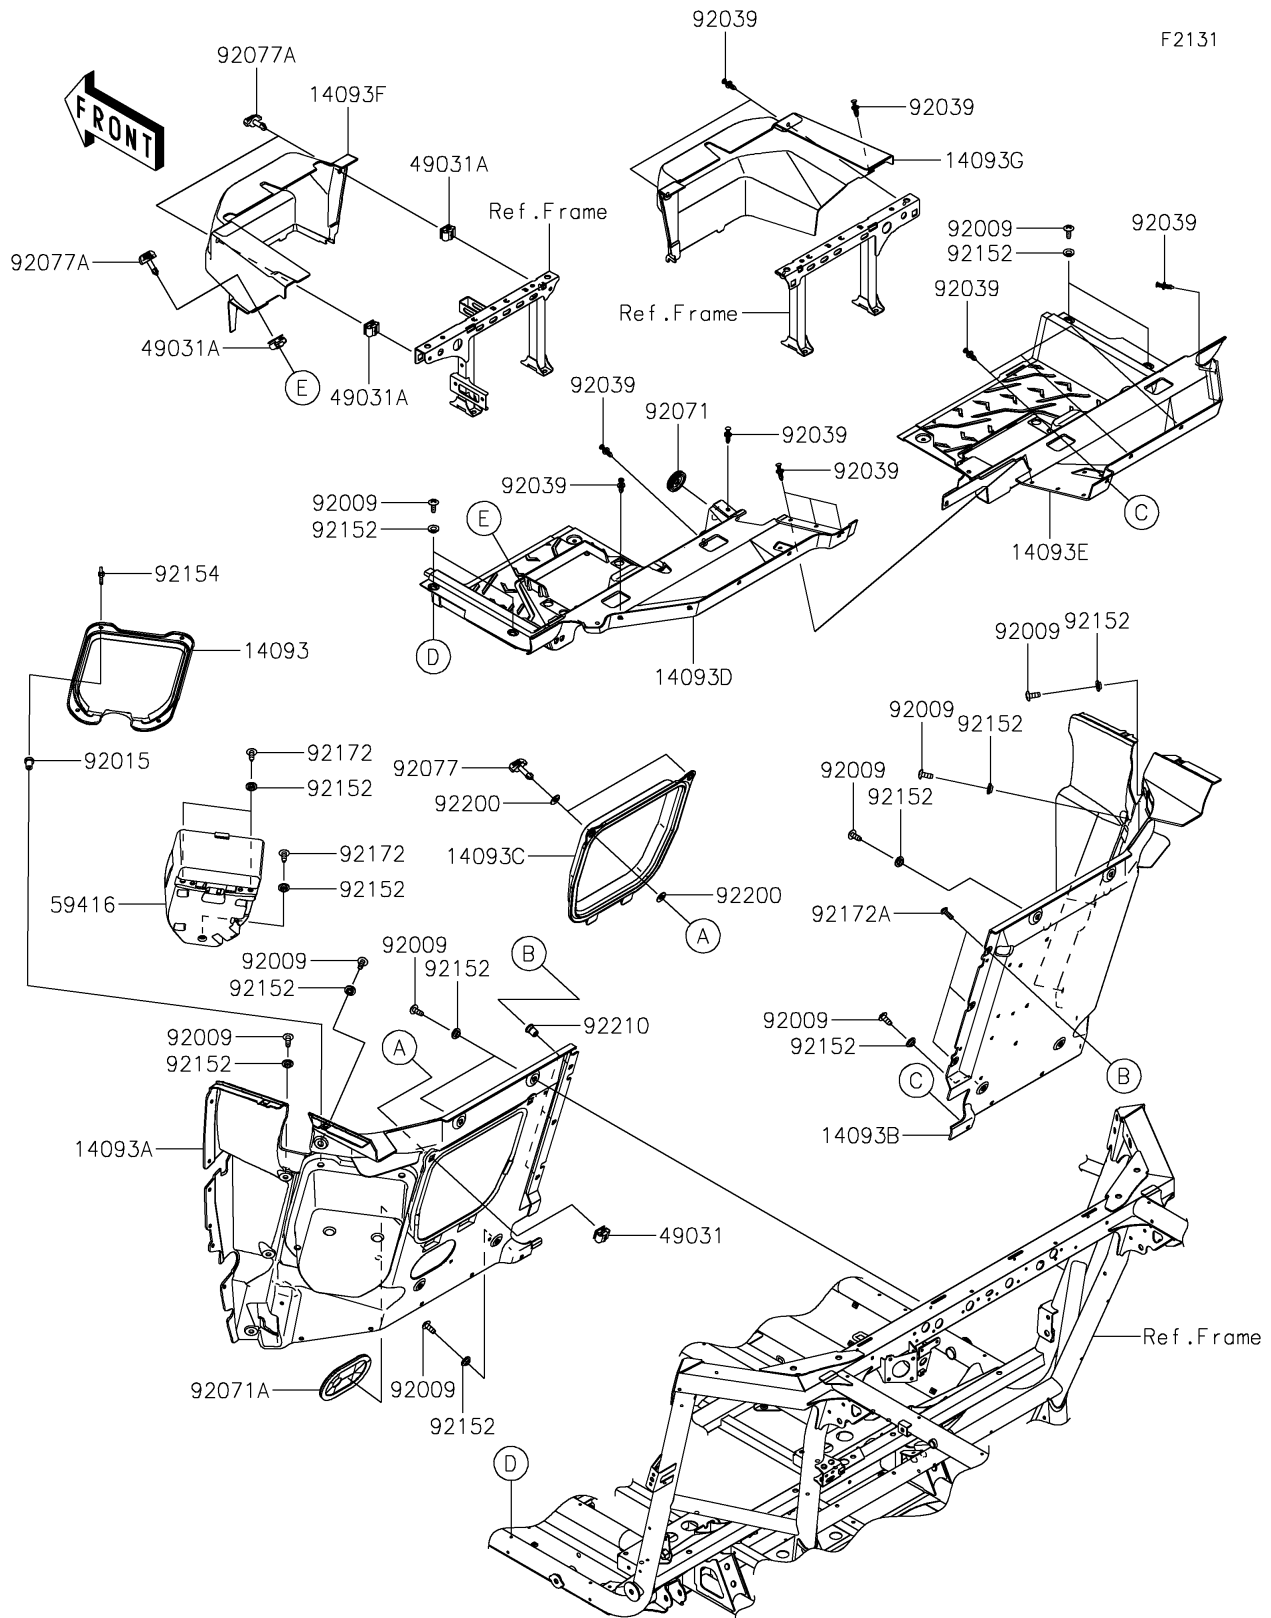

2026 TERYX® KRX4™ 1000 BLACKOUT EDITION

PARTS DIAGRAM Frame Fittings(Rear)

2026 TERYX® KRX4™ 1000 BLACKOUT EDITION

PARTS LIST

Frame Fittings(Rear)

ITEM NAME	PART NUMBER	QUANTITY
-----------	-------------	----------
