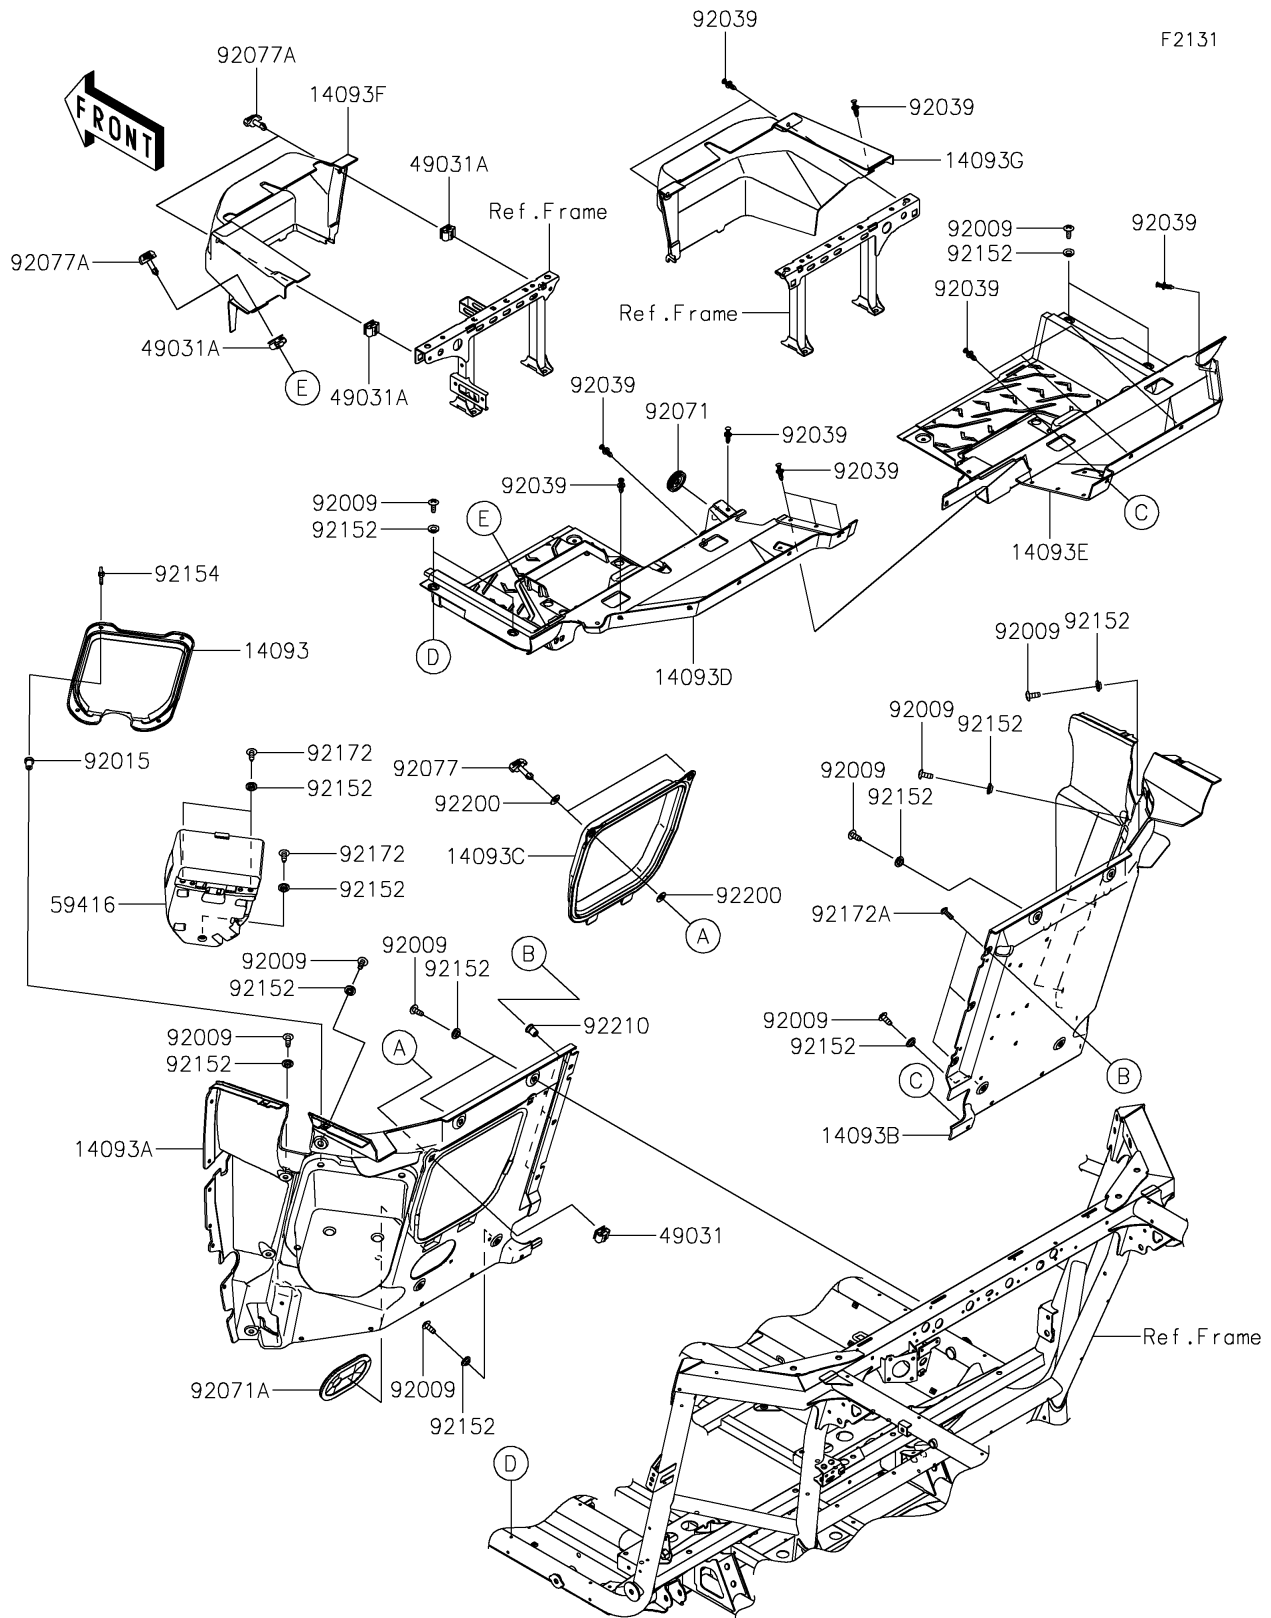

2026 TERYX® KRX4™ 1000 BLACKOUT EDITION

PARTS DIAGRAM Frame Fittings(Rear)

2026 TERYX® KRX4™ 1000 BLACKOUT EDITION

Kawasaki
Let the Good Times Roll®

PARTS LIST

Frame Fittings(Rear)

ITEM NAME	PART NUMBER	QUANTITY
COVER,ELECTRIC-CASE (Ref # 14093)	14093-0821	1
COVER,SEAT-BACK-PANEL,LH (Ref # 14093A)	14093-0840	1
COVER,SEAT-BACK-PANEL,RH (Ref # 14093B)	14093-0841	1
COVER,A/C-BOX (Ref # 14093C)	14093-0843	1
COVER,RR,FLOOR,LH (Ref # 14093D)	14093-1231	1
COVER,RR,FLOOR,RH (Ref # 14093E)	14093-1232	1
COVER,BATTERY (Ref # 14093F)	14093-1239	1
COVER,SEAT FRAME (Ref # 14093G)	14093-1240	1
LATCH,A/C-BOX (Ref # 49031)	49031-0022	2
LATCH (Ref # 49031A)	49031-0030	3
CASE-ELECTRIC (Ref # 59416)	59416-0028	1
SCREW,TAPPING,6X16 (Ref # 92009)	92009-1166	20
NUT,RUBBER,6MM (Ref # 92015)	92015-1692	4
RIVET (Ref # 92039)	92039-0865	18
GROMMET (Ref # 92071)	92071-0791	1
GROMMET (Ref # 92071A)	92071-0831	1
KNOB (Ref # 92077)	92077-0030	2
KNOB (Ref # 92077A)	92077-0040	3
COLLAR,6.3X9.5X4.1 (Ref # 92152)	92152-1571	23
BOLT,WING,6X25 (Ref # 92154)	92154-4116	4
SCREW,6X16 (Ref # 92172)	92172-0284	3
SCREW,5MM (Ref # 92172A)	92172-0292	3
WASHER (Ref # 92200)	92200-0503	4
NUT,WELL,5MM (Ref # 92210)	92210-0370	3