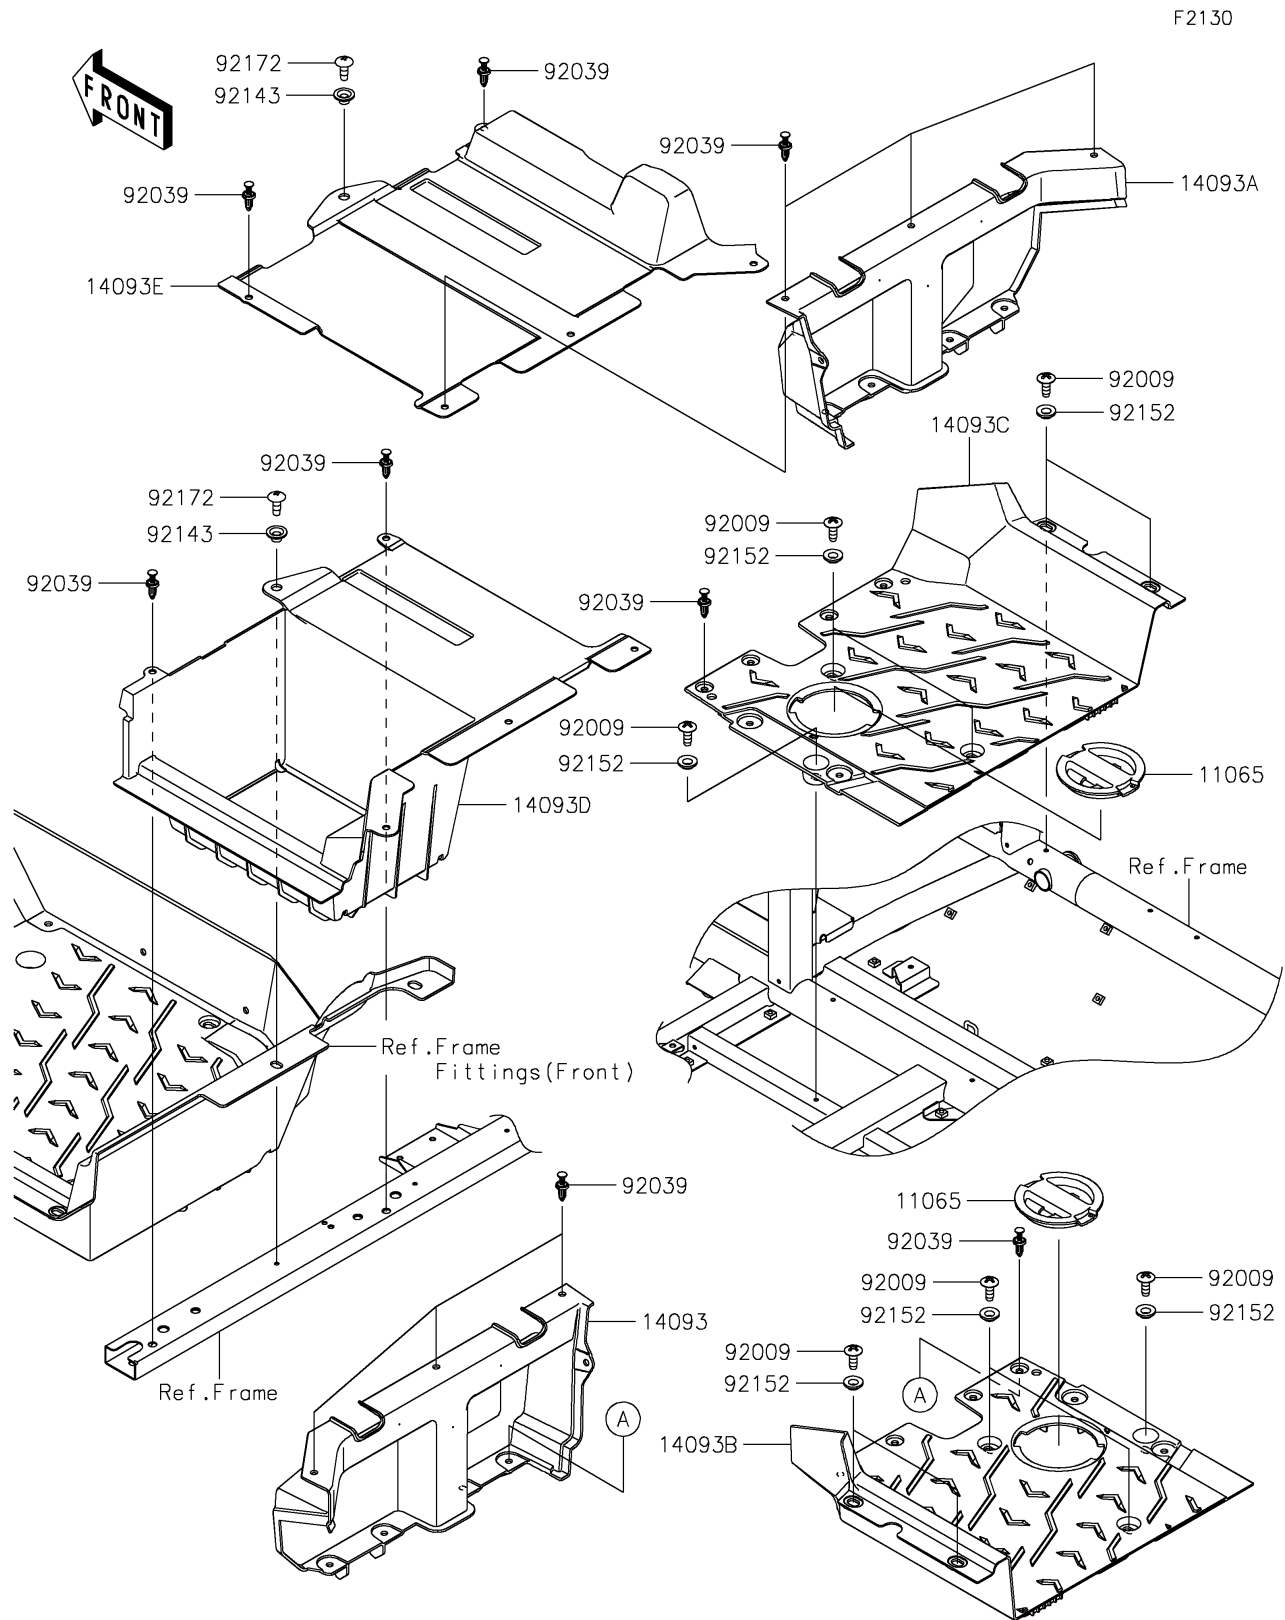

2025 TERYX® KRX4™ 1000 BLACKOUT EDITION

PARTS DIAGRAM

Frame Fittings(Middle)

2025 TERYX® KRX4™ 1000 BLACKOUT EDITION

Kawasaki
Let the Good Times Roll®

PARTS LIST

Frame Fittings(Middle)

ITEM NAME	PART NUMBER	QUANTITY
CAP,FLOOR (Ref # 11065)	11065-1423	2
COVER,RR FLOOR,FR,LH (Ref # 14093)	14093-1227	1
COVER,RR FLOOR,FR,RH (Ref # 14093A)	14093-1228	1
COVER,RR FLOOR,RR,LH (Ref # 14093B)	14093-1229	1
COVER,RR FLOOR,RR,RH (Ref # 14093C)	14093-1230	1
COVER,FUEL TANK,LH (Ref # 14093D)	14093-1241	1
COVER,FUEL TANK,RH (Ref # 14093E)	14093-1242	1
SCREW,TAPPING,6X16 (Ref # 92009)	92009-1166	10
RIVET (Ref # 92039)	92039-0865	18
COLLAR (Ref # 92143)	92143-1057	2
COLLAR,6.3X9.5X4.1 (Ref # 92152)	92152-1571	10
SCREW,TAPPING,6X16 (Ref # 92172)	92172-0739	2