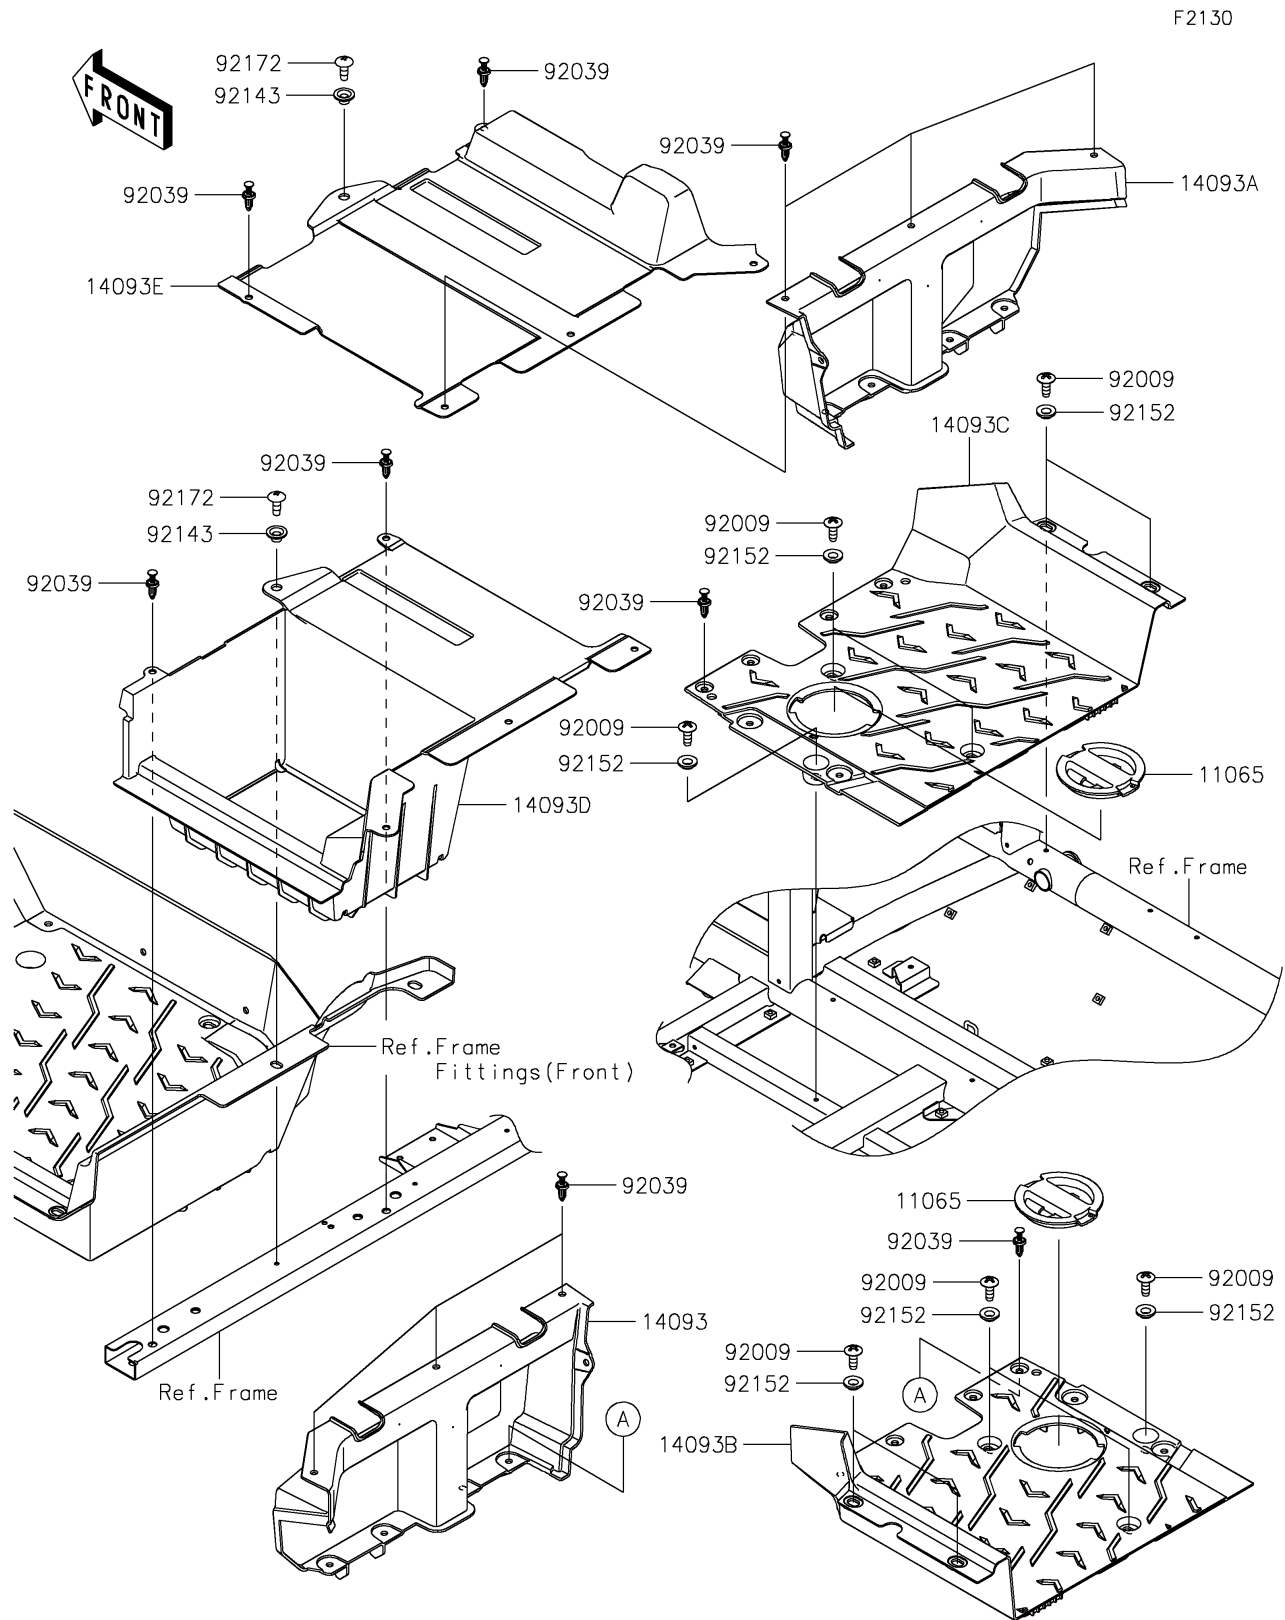

2026 Teryx KRX4 1000 Blackout Edition

PARTS DIAGRAM

Frame Fittings(Middle)

2026 Teryx KRX4 1000 Blackout Edition

PARTS LIST

Frame Fittings(Middle)

ITEM NAME	PART NUMBER	QUANTITY
CAP,FLOOR (Ref # 11065)	11065-1423	2
COVER,RR FLOOR,FR,LH (Ref # 14093)	14093-1227	1
COVER,RR FLOOR,FR,RH (Ref # 14093A)	14093-1228	1
COVER,RR FLOOR,RR,LH (Ref # 14093B)	14093-1229	1
COVER,RR FLOOR,RR,RH (Ref # 14093C)	14093-1230	1
COVER,FUEL TANK,LH (Ref # 14093D)	14093-1241	1
COVER,FUEL TANK,RH (Ref # 14093E)	14093-1242	1
SCREW,TAPPING,6X16 (Ref # 92009)	92009-1166	10
RIVET (Ref # 92039)	92039-0865	18
COLLAR (Ref # 92143)	92143-1057	2
COLLAR,6.3X9.5X4.1 (Ref # 92152)	92152-1571	10
SCREW,TAPPING,6X16 (Ref # 92172)	92172-0739	2