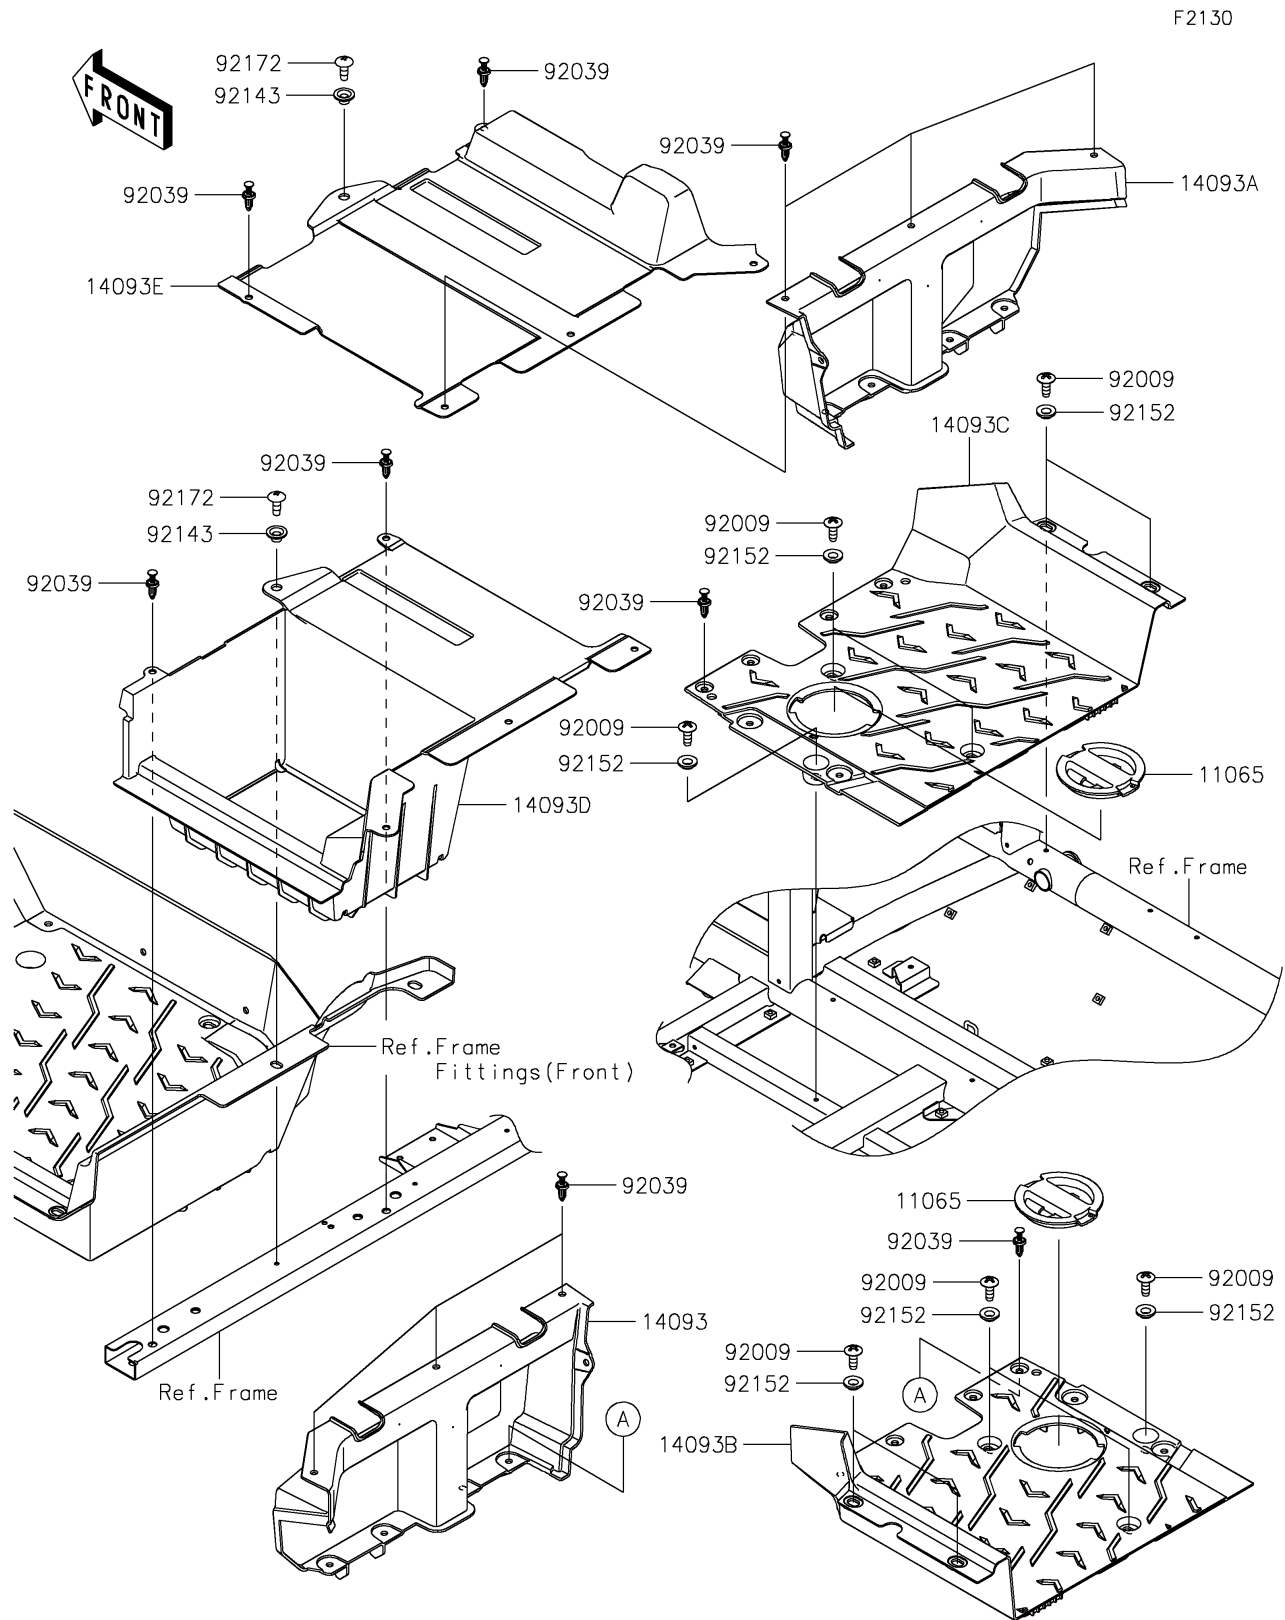

## PARTS DIAGRAM

### Frame Fittings(Middle)

## PARTS LIST

### Frame Fittings(Middle)

ITEM NAME	PART NUMBER	QUANTITY
CAP,FLOOR (Ref # 11065)	11065-1423	2
COVER,RR FLOOR,FR,LH (Ref # 14093)	14093-1227	1
COVER,RR FLOOR,FR,RH (Ref # 14093A)	14093-1228	1
COVER,RR FLOOR,RR,LH (Ref # 14093B)	14093-1229	1
COVER,RR FLOOR,RR,RH (Ref # 14093C)	14093-1230	1
COVER,FUEL TANK,LH (Ref # 14093D)	14093-1241	1
COVER,FUEL TANK,RH (Ref # 14093E)	14093-1242	1
SCREW,TAPPING,6X16 (Ref # 92009)	92009-1166	10
RIVET (Ref # 92039)	92039-0865	18
COLLAR (Ref # 92143)	92143-1057	2
COLLAR,6.3X9.5X4.1 (Ref # 92152)	92152-1571	10
SCREW,TAPPING,6X16 (Ref # 92172)	92172-0739	2