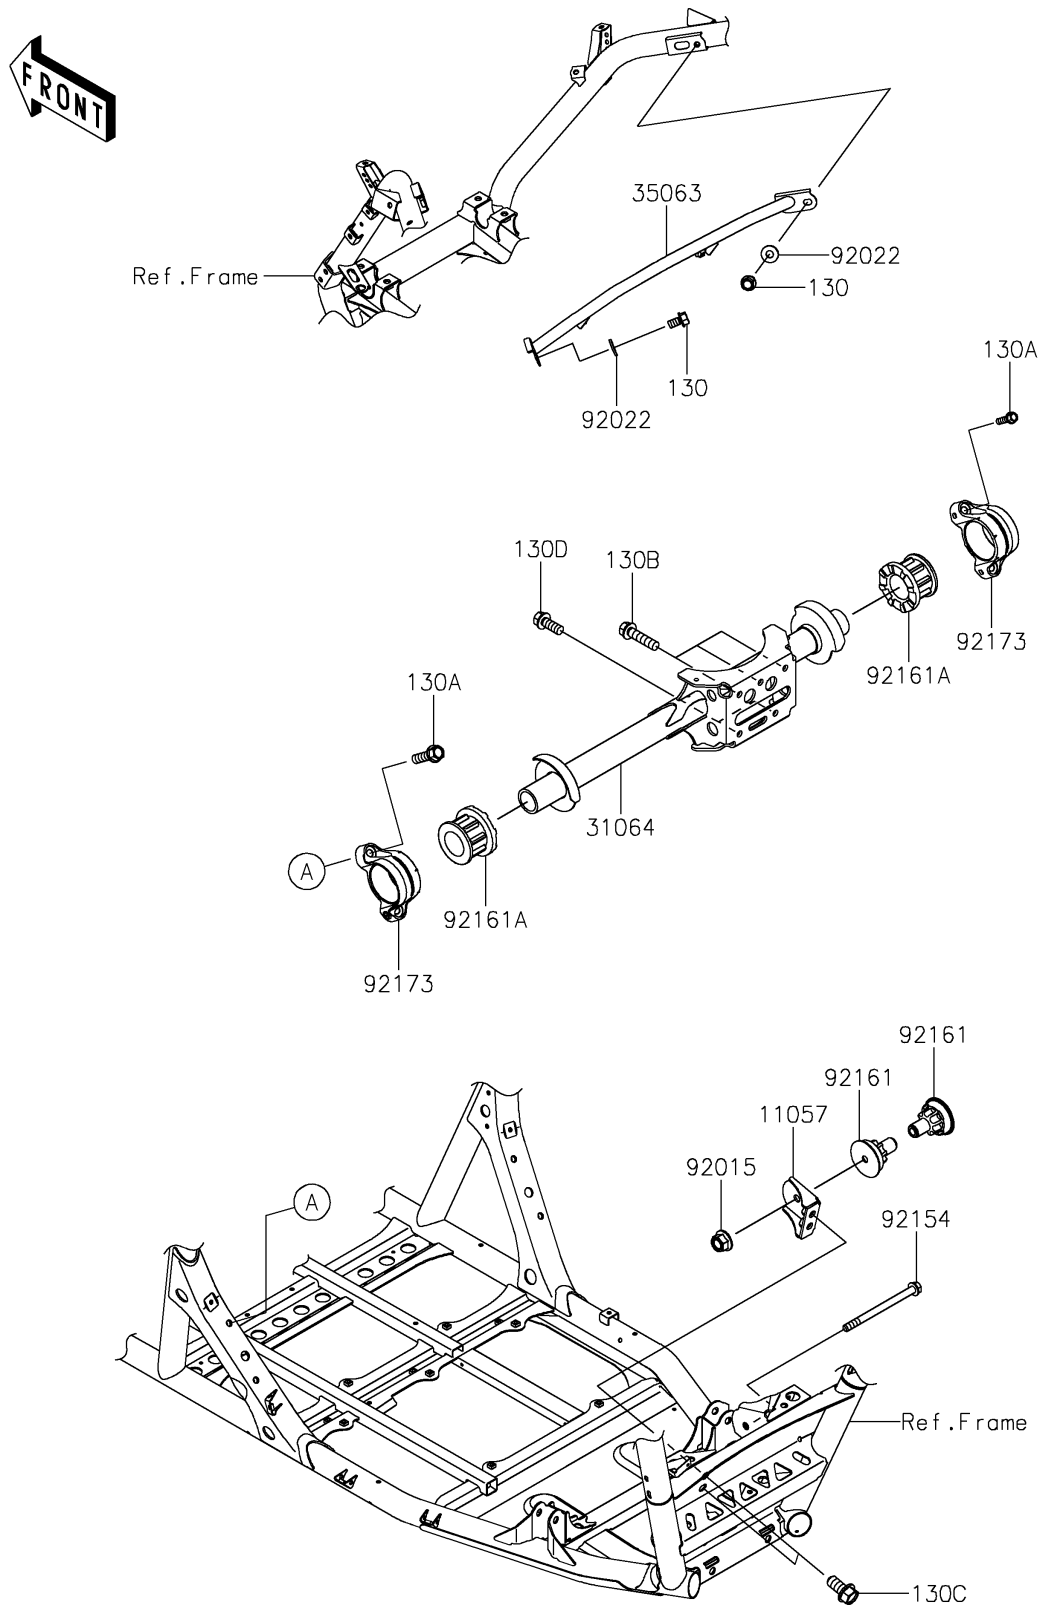

2026 TERYX® KRX4™ 1000 BLACKOUT EDITION

PARTS DIAGRAM

Engine Mount

F2122

2026 TERYX® KRX4™ 1000 BLACKOUT EDITION

PARTS LIST Engine Mount

ITEM NAME	PART NUMBER	QUANTITY
-----------	-------------	----------
