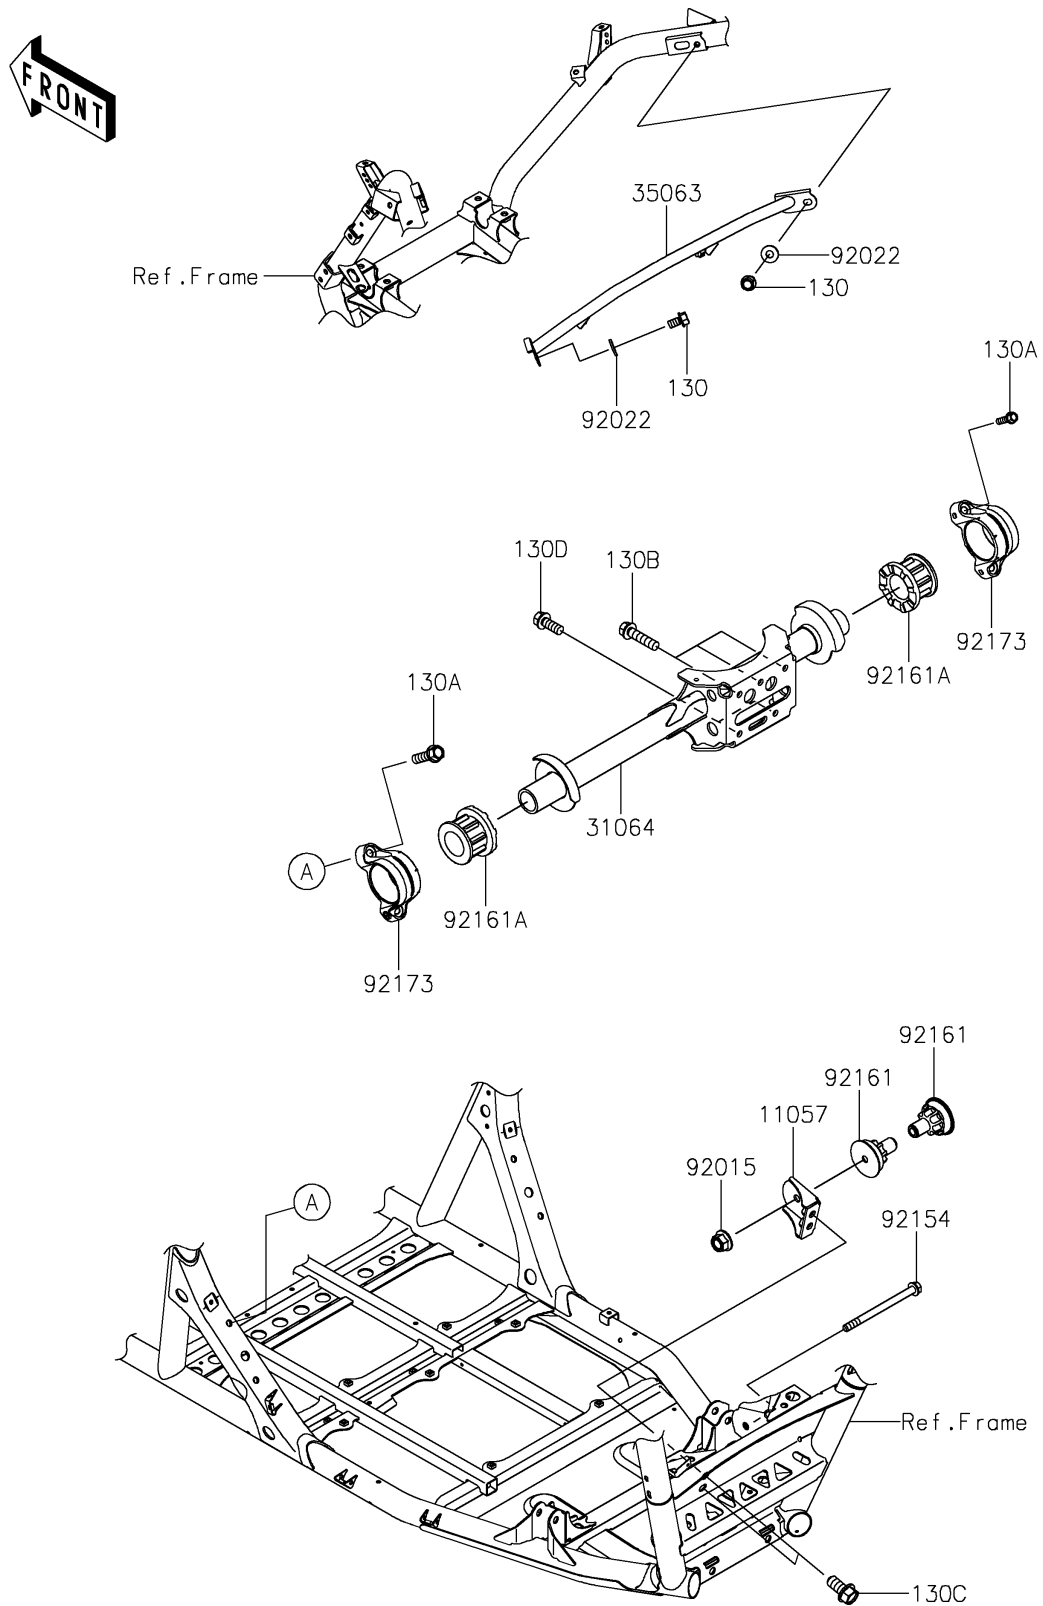

2026 Teryx KRX4 1000 Blackout Edition

PARTS DIAGRAM

Engine Mount

F2122

2026 Teryx KRX4 1000 Blackout Edition

PARTS LIST

Engine Mount

ITEM NAME	PART NUMBER	QUANTITY
BRACKET,RR (Ref # 11057)	11057-2103	1
PIPE-COMP,FR (Ref # 31064)	31064-0732	1
STAY,UPP (Ref # 35063)	35063-1606	1
NUT,LOCK,FLANGED,12MM (Ref # 92015)	92015-1433	1
WASHER,8.2X19X2 (Ref # 92022)	92022-1533	2
BOLT,FLANGED,12X160 (Ref # 92154)	92154-3916	1
DAMPER (Ref # 92161)	92161-2171	2
DAMPER (Ref # 92161A)	92161-2205	2
CLAMP (Ref # 92173)	92173-2399	2
BOLT-FLANGED,8X14 (Ref # 130)	130BA0814	2
BOLT-FLANGED,10X35 (Ref # 130A)	130CA1035	4
BOLT-FLANGED,10X40 (Ref # 130B)	130CA1040	3
BOLT-FLANGED,12X25 (Ref # 130C)	130CA1225	2
BOLT-FLANGED,10X25 (Ref # 130D)	130CB1025	2