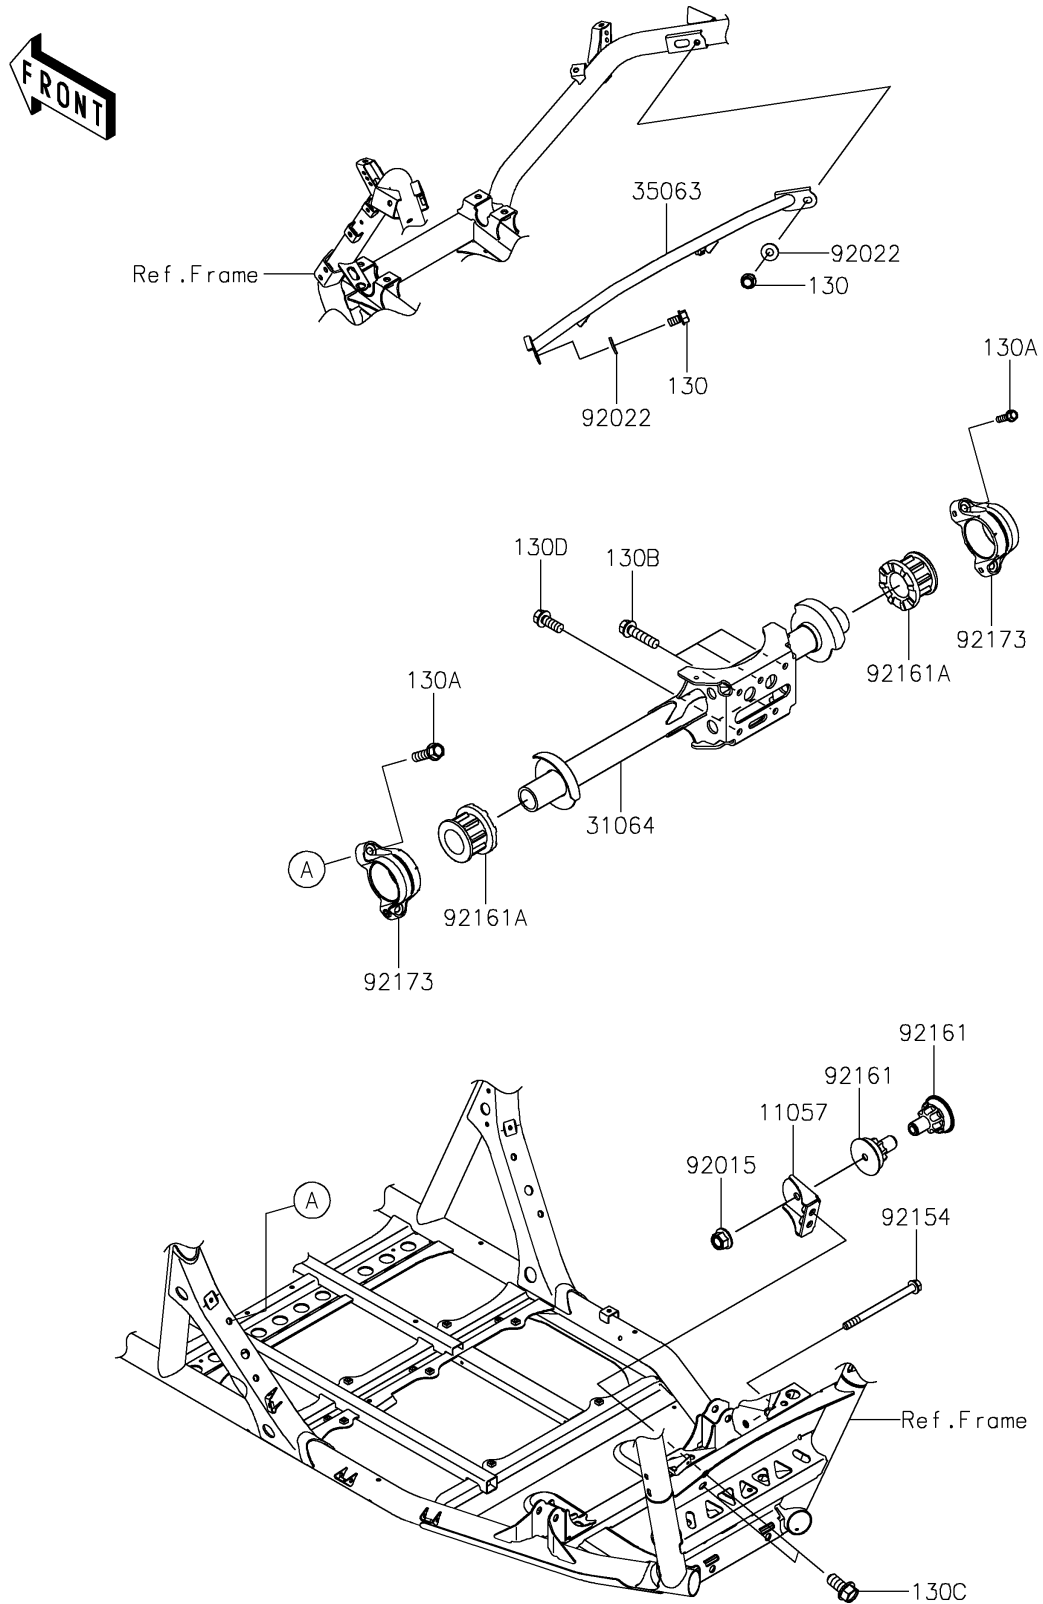

2026 TERYX® KRX4™ 1000 BLACKOUT EDITION

PARTS DIAGRAM

Engine Mount

F2122

2026 TERYX® KRX4™ 1000 BLACKOUT EDITION

Kawasaki
Let the Good Times Roll®

PARTS LIST

Engine Mount

ITEM NAME	PART NUMBER	QUANTITY
BRACKET,RR (Ref # 11057)	11057-2103	1
PIPE-COMP,FR (Ref # 31064)	31064-0732	1
STAY,UPP (Ref # 35063)	35063-1606	1
NUT,LOCK,FLANGED,12MM (Ref # 92015)	92015-1433	1
WASHER,8.2X19X2 (Ref # 92022)	92022-1533	2
BOLT,FLANGED,12X160 (Ref # 92154)	92154-3916	1
DAMPER (Ref # 92161)	92161-2171	2
DAMPER (Ref # 92161A)	92161-2205	2
CLAMP (Ref # 92173)	92173-2399	2
BOLT-FLANGED,8X14 (Ref # 130)	130BA0814	2
BOLT-FLANGED,10X35 (Ref # 130A)	130CA1035	4
BOLT-FLANGED,10X40 (Ref # 130B)	130CA1040	3
BOLT-FLANGED,12X25 (Ref # 130C)	130CA1225	2
BOLT-FLANGED,10X25 (Ref # 130D)	130CB1025	2