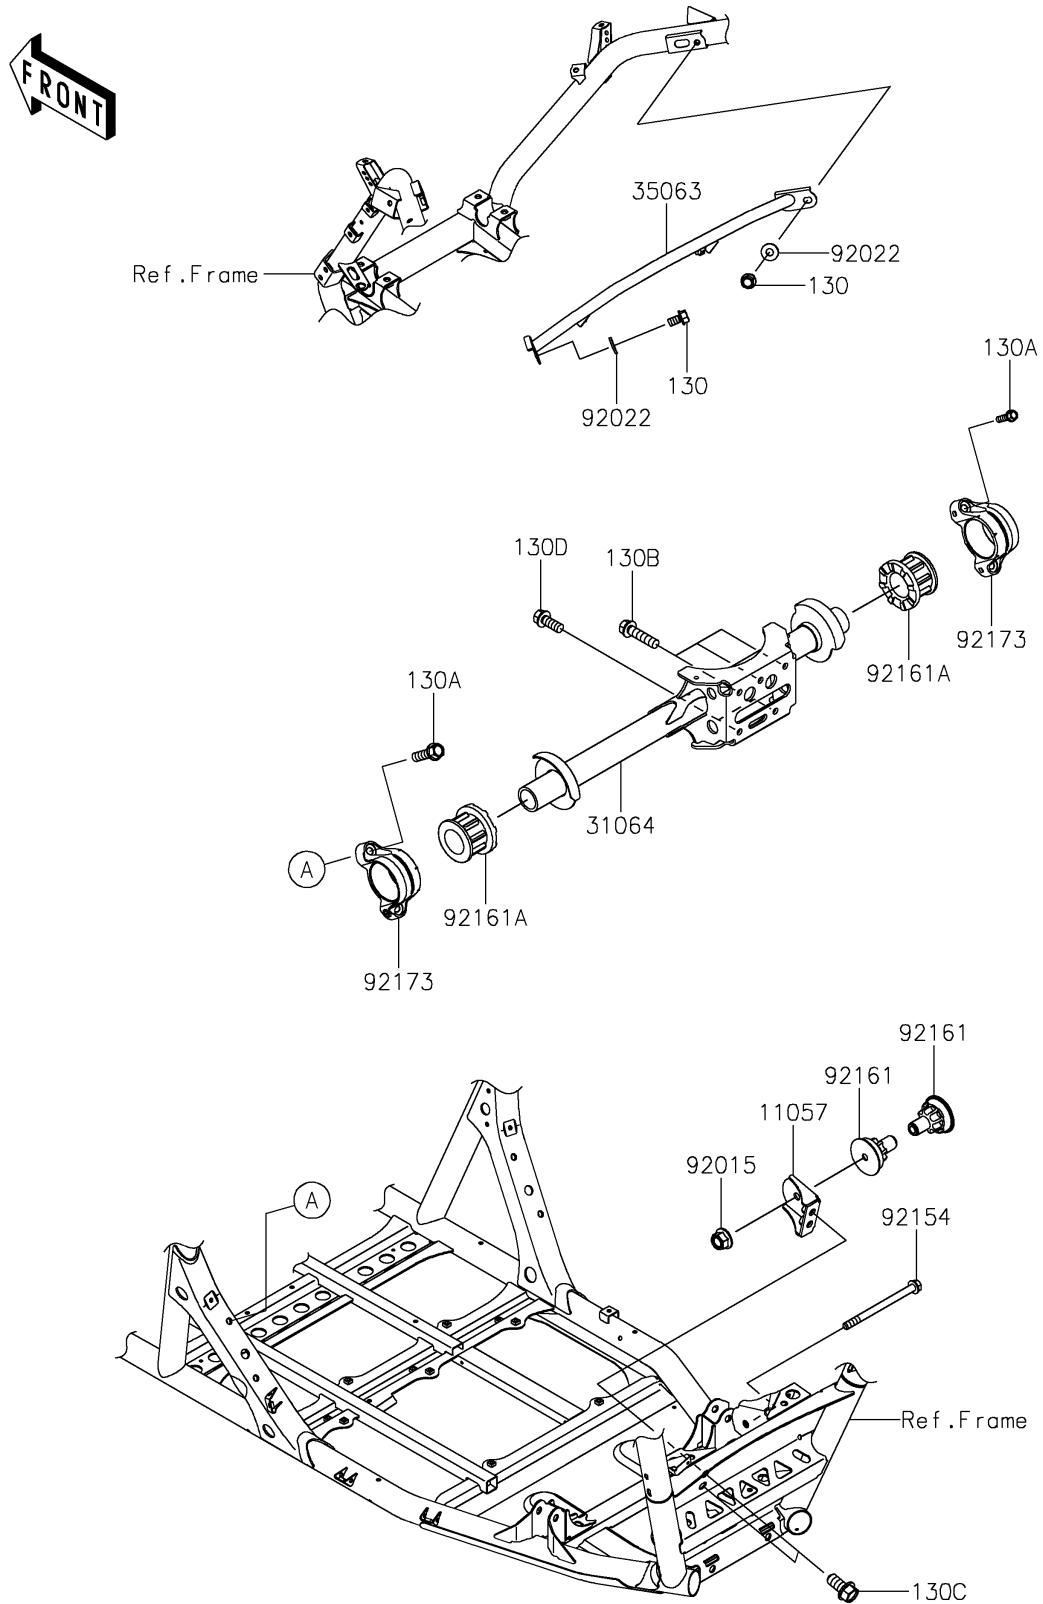

2025 TERYX® KRX4™ 1000 BLACKOUT EDITION

PARTS DIAGRAM

Engine Mount

F2122

2025 TERYX® KRX4™ 1000 BLACKOUT EDITION

Kawasaki
Let the Good Times Roll®

PARTS LIST

Engine Mount

ITEM NAME	PART NUMBER	QUANTITY
BRACKET,RR (Ref # 11057)	11057-2103	1
PIPE-COMP,FR (Ref # 31064)	31064-0732	1
STAY,UPP (Ref # 35063)	35063-1606	1
NUT,LOCK,FLANGED,12MM (Ref # 92015)	92015-1433	1
WASHER,8.2X19X2 (Ref # 92022)	92022-1533	2
BOLT,FLANGED,12X160 (Ref # 92154)	92154-3916	1
DAMPER (Ref # 92161)	92161-2171	2
DAMPER (Ref # 92161A)	92161-2205	2
CLAMP (Ref # 92173)	92173-2399	2
BOLT-FLANGED,8X14 (Ref # 130)	130BA0814	2
BOLT-FLANGED,10X35 (Ref # 130A)	130CA1035	4
BOLT-FLANGED,10X40 (Ref # 130B)	130CA1040	3
BOLT-FLANGED,12X25 (Ref # 130C)	130CA1225	2
BOLT-FLANGED,10X25 (Ref # 130D)	130CB1025	2