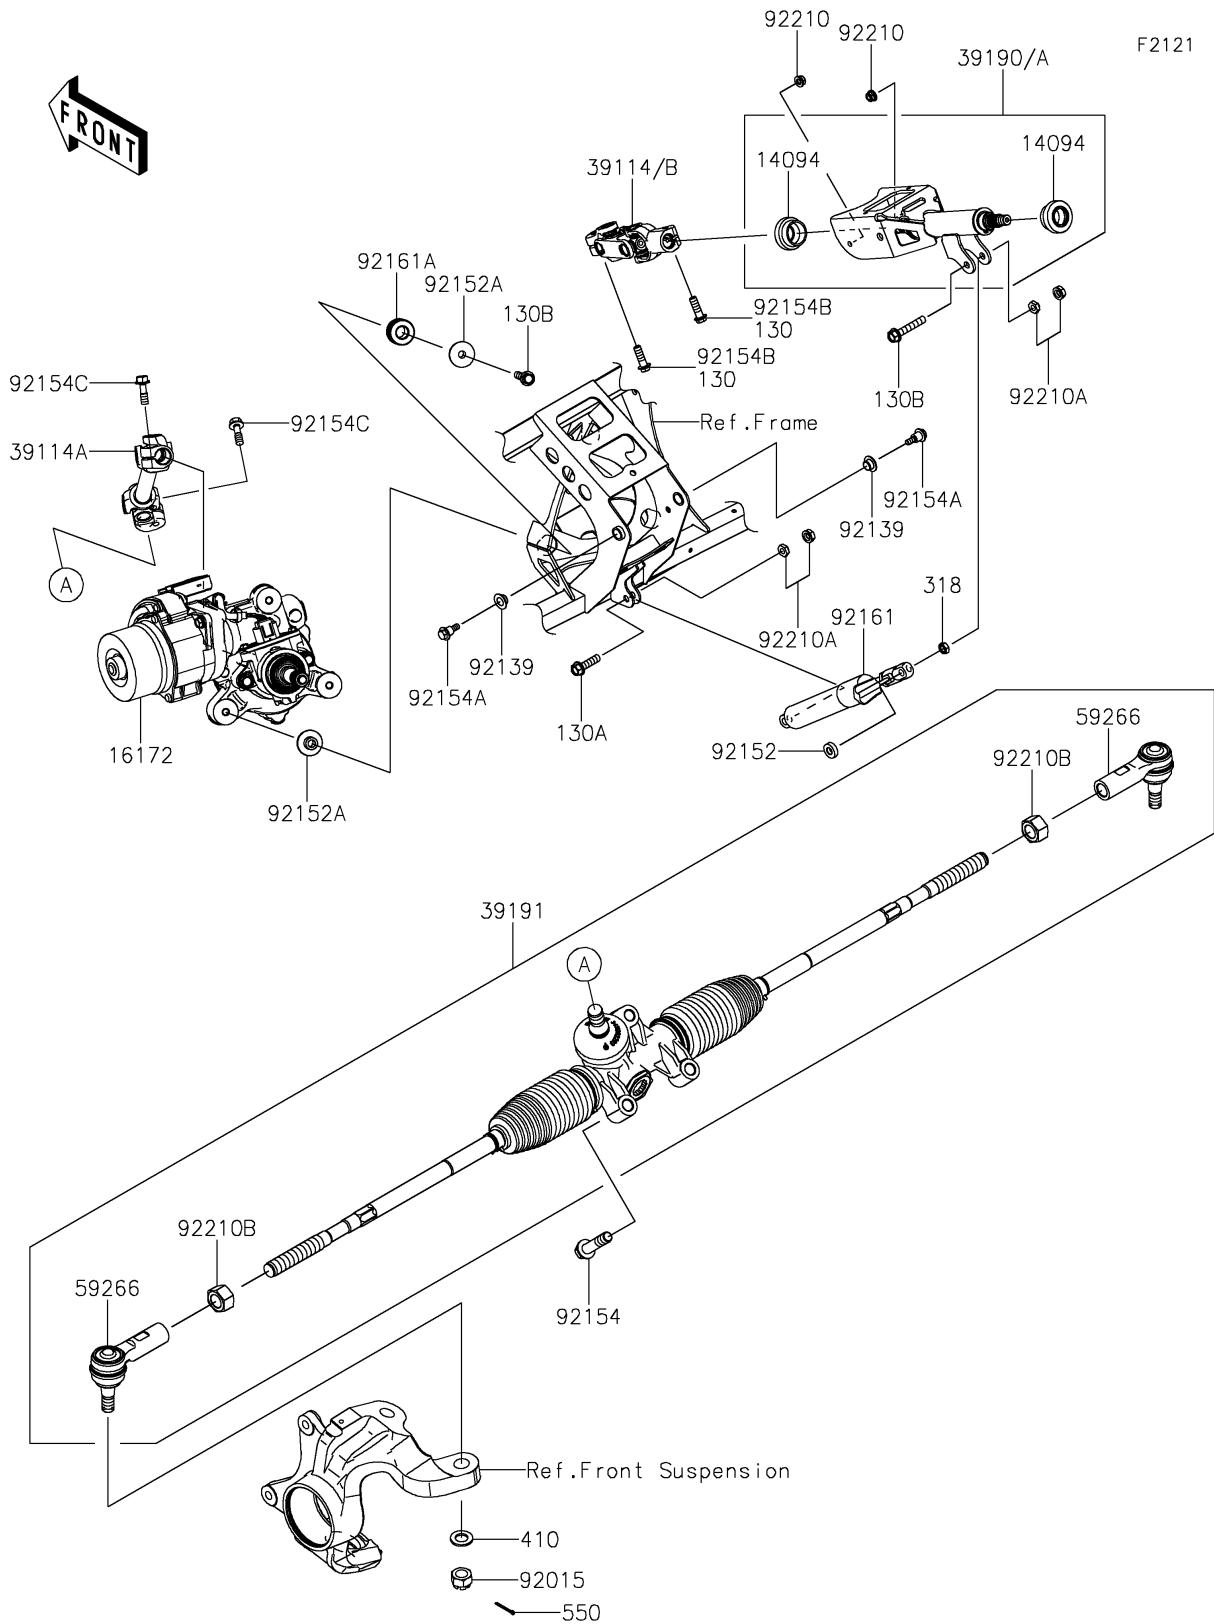

## PARTS DIAGRAM

### Steering Shaft

## PARTS LIST

### Steering Shaft

ITEM NAME	PART NUMBER	QUANTITY
COVER,STEERING SHAFT (Ref # 14094)	14094-0322	2
ACTUATOR,EPS (Ref # 16172)	16172-0043	1
SHAFT-COMP-STRG,UPP (Ref # 39114)	39114-0024	1
SHAFT-COMP-STRG,LWR (Ref # 39114A)	39114-0043	1
SHAFT-ASSY-STEERING (Ref # 39190)	39190-0018	1
GEAR-ASSY-STEERING (Ref # 39191)	39191-0040	1
JOINT-BALL (Ref # 59266)	59266-0743	2
NUT,CASTLE,14MM (Ref # 92015)	92015-1841	2
BUSHING (Ref # 92139)	92139-0230	2
COLLAR,8.2X18X5 (Ref # 92152)	92152-1848	1
COLLAR,8.5X30X10.6 (Ref # 92152A)	92152-2149	6
BOLT,FLANGED,12X50 (Ref # 92154)	92154-1008	3
BOLT,6X21.5 (Ref # 92154A)	92154-1320	2
BOLT,FLANGED,8X25 (Ref # 92154B)	92154-2190	2
BOLT,FLANGED,8X39 (Ref # 92154C)	92154-7043	2
DAMPER,STEERING TILT (Ref # 92161)	92161-2186	1
DAMPER (Ref # 92161A)	92161-2187	3
NUT,LOCK,FLANGED,6MM (Ref # 92210)	92210-0303	2
NUT,HARD LOCK,8MM (Ref # 92210A)	92210-0934	2
NUT (Ref # 92210B)	92210-1903	2
BOLT-FLANGED,8X30 (Ref # 130A)	130CA0830	1
BOLT-FLANGED,8X45 (Ref # 130B)	130CA0845	4
NUT-HEX-SMALL,8MM (Ref # 318)	318BA0800	1
WASHER-PLAIN-SMALL,14MM (Ref # 410)	410AA1400	2
PIN-COTTER,3.0X25 (Ref # 550)	550AA3025	2