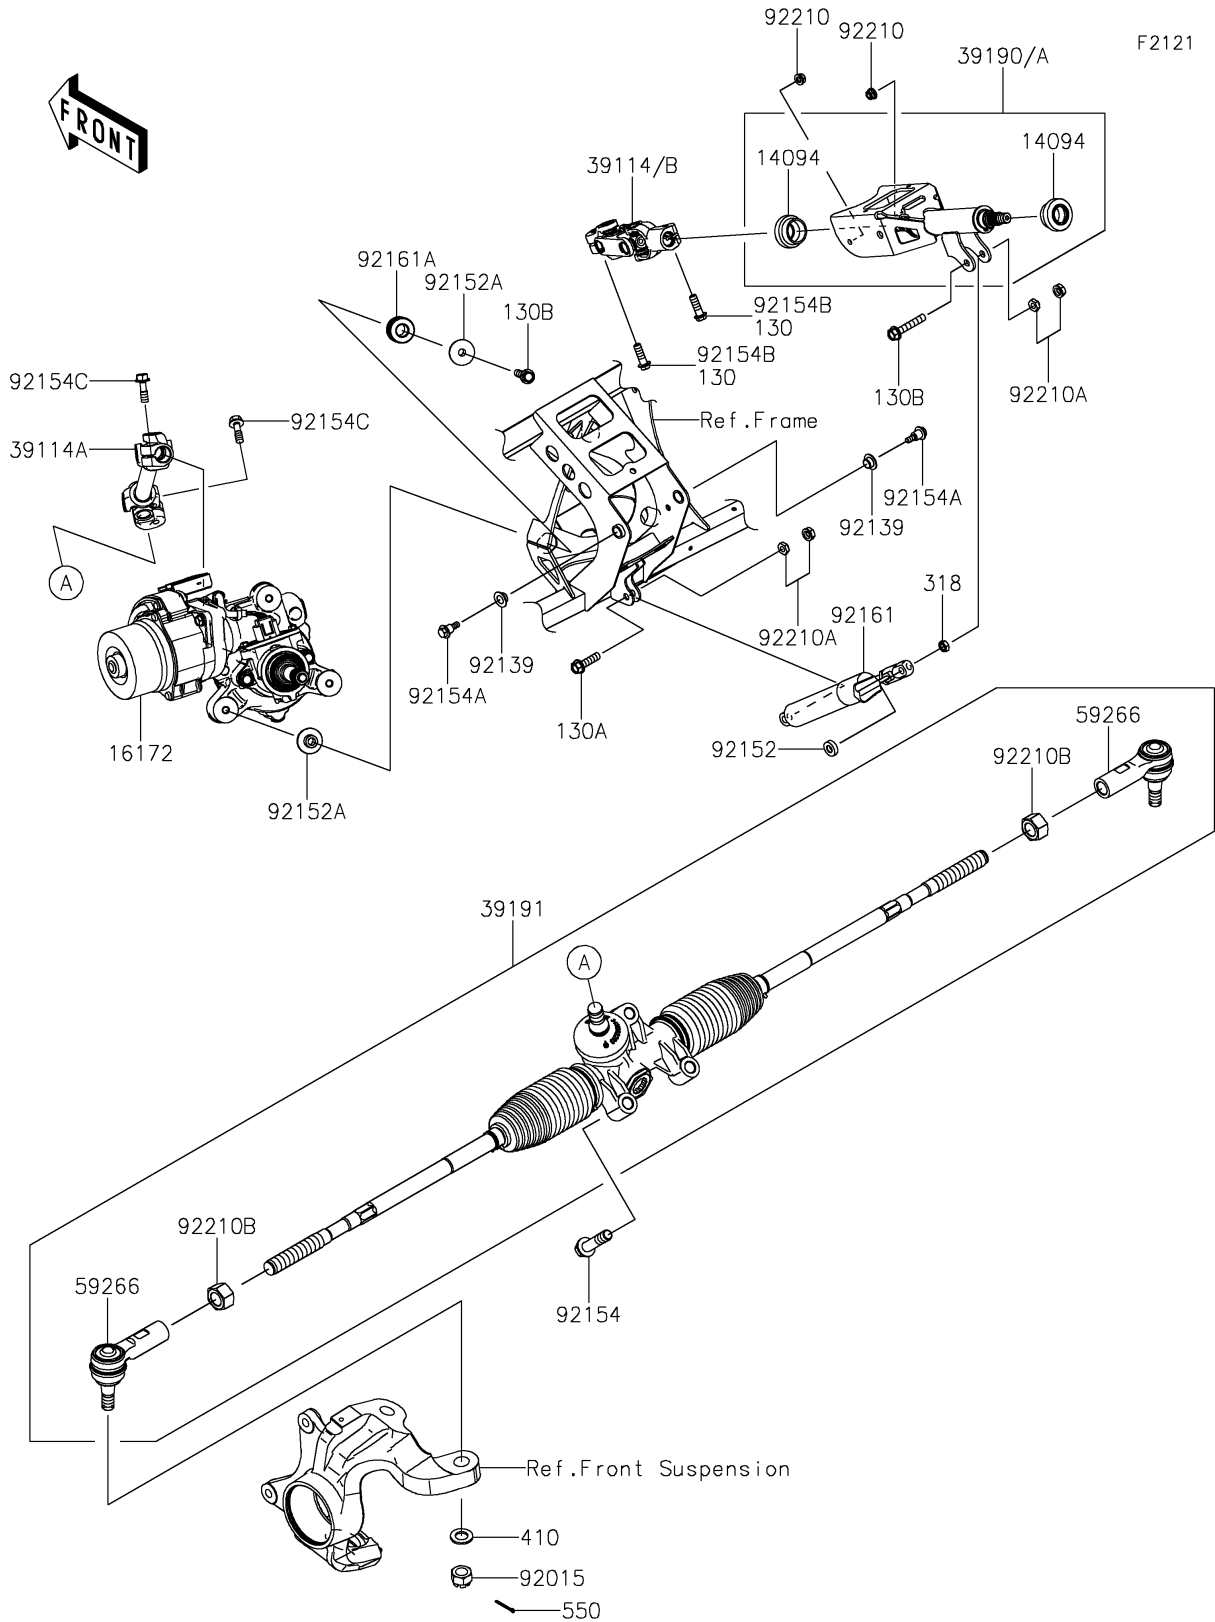

## PARTS DIAGRAM

### Steering Shaft

## PARTS LIST

### Steering Shaft

ITEM NAME	PART NUMBER	QUANTITY
COVER,STEERING SHAFT (Ref # 14094)	14094-0322	2
ACTUATOR,EPS (Ref # 16172)	16172-0043	1
SHAFT-COMP-STRG,UPP (Ref # 39114)	39114-0024	1
SHAFT-COMP-STRG,LWR (Ref # 39114A)	39114-0043	1
SHAFT-ASSY-STEERING (Ref # 39190)	39190-0018	1
GEAR-ASSY-STEERING (Ref # 39191)	39191-0040	1
JOINT-BALL (Ref # 59266)	59266-0743	2
NUT,CASTLE,14MM (Ref # 92015)	92015-1841	2
BUSHING (Ref # 92139)	92139-0230	2
COLLAR,8.2X18X5 (Ref # 92152)	92152-1848	1
COLLAR,8.5X30X10.6 (Ref # 92152A)	92152-2149	6
BOLT,FLANGED,12X50 (Ref # 92154)	92154-1008	3
BOLT,6X21.5 (Ref # 92154A)	92154-1320	2
BOLT,FLANGED,8X25 (Ref # 92154B)	92154-2190	2
BOLT,FLANGED,8X39 (Ref # 92154C)	92154-7043	2
DAMPER,STEERING TILT (Ref # 92161)	92161-2186	1
DAMPER (Ref # 92161A)	92161-2187	3
NUT,LOCK,FLANGED,6MM (Ref # 92210)	92210-0303	2
NUT,HARD LOCK,8MM (Ref # 92210A)	92210-0934	2
NUT (Ref # 92210B)	92210-1903	2
BOLT-FLANGED,8X30 (Ref # 130A)	130CA0830	1
BOLT-FLANGED,8X45 (Ref # 130B)	130CA0845	4
NUT-HEX-SMALL,8MM (Ref # 318)	318BA0800	1
WASHER-PLAIN-SMALL,14MM (Ref # 410)	410AA1400	2
PIN-COTTER,3.0X25 (Ref # 550)	550AA3025	2