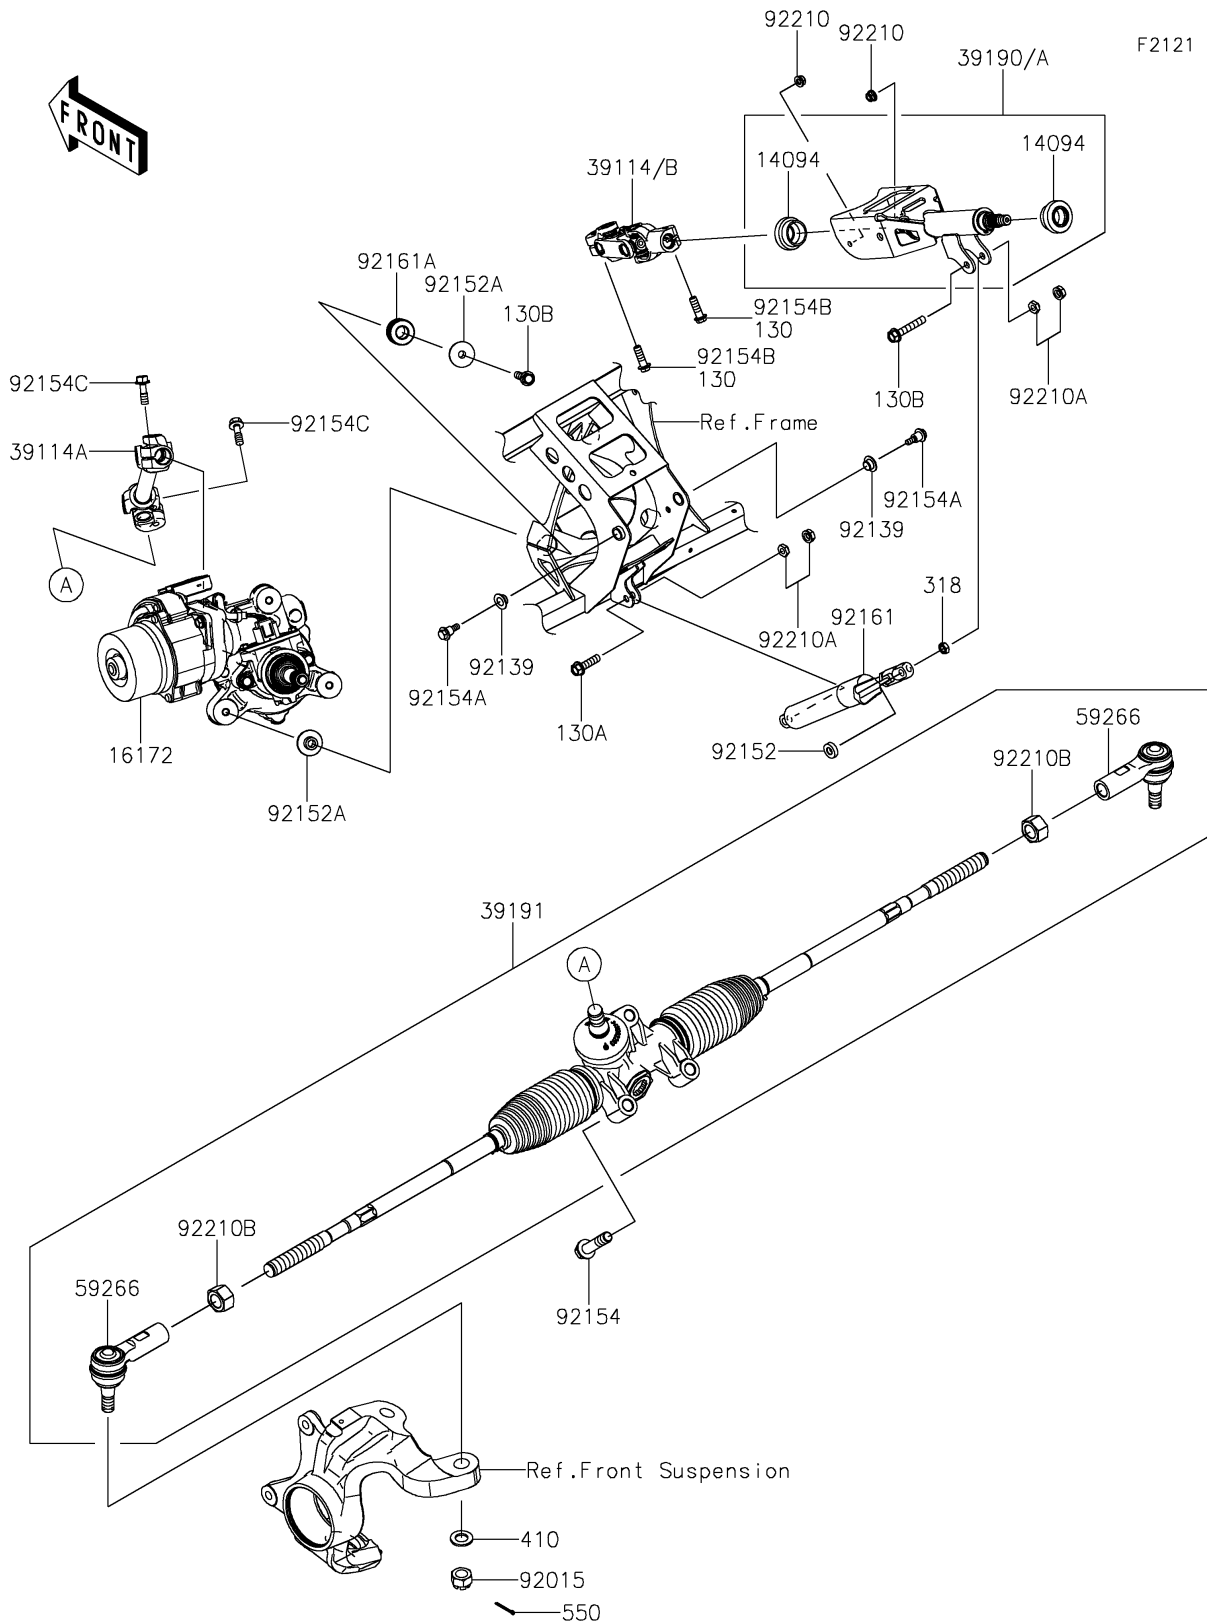

2025 TERYX® KRX4™ 1000 BLACKOUT EDITION

PARTS DIAGRAM

Steering Shaft

2025 TERYX® KRX4™ 1000 BLACKOUT EDITION

Kawasaki
Let the Good Times Roll®

PARTS LIST

Steering Shaft

ITEM NAME	PART NUMBER	QUANTITY
COVER,STEERING SHAFT (Ref # 14094)	14094-0322	2
ACTUATOR,EPS (Ref # 16172)	16172-0043	1
SHAFT-COMP-STRG,UPP (Ref # 39114)	39114-0024	1
SHAFT-COMP-STRG,LWR (Ref # 39114A)	39114-0043	1
SHAFT-ASSY-STEERING (Ref # 39190)	39190-0018	1
GEAR-ASSY-STEERING (Ref # 39191)	39191-0040	1
JOINT-BALL (Ref # 59266)	59266-0743	2
NUT,CASTLE,14MM (Ref # 92015)	92015-1841	2
BUSHING (Ref # 92139)	92139-0230	2
COLLAR,8.2X18X5 (Ref # 92152)	92152-1848	1
COLLAR,8.5X30X10.6 (Ref # 92152A)	92152-2149	6
BOLT,FLANGED,12X50 (Ref # 92154)	92154-1008	3
BOLT,6X21.5 (Ref # 92154A)	92154-1320	2
BOLT,FLANGED,8X25 (Ref # 92154B)	92154-2190	2
BOLT,FLANGED,8X39 (Ref # 92154C)	92154-7043	2
DAMPER,STEERING TILT (Ref # 92161)	92161-2186	1
DAMPER (Ref # 92161A)	92161-2187	3
NUT,LOCK,FLANGED,6MM (Ref # 92210)	92210-0303	2
NUT,HARD LOCK,8MM (Ref # 92210A)	92210-0934	2
NUT (Ref # 92210B)	92210-1903	2
BOLT-FLANGED,8X30 (Ref # 130A)	130CA0830	1
BOLT-FLANGED,8X45 (Ref # 130B)	130CA0845	4
NUT-HEX-SMALL,8MM (Ref # 318)	318BA0800	1
WASHER-PLAIN-SMALL,14MM (Ref # 410)	410AA1400	2
PIN-COTTER,3.0X25 (Ref # 550)	550AA3025	2