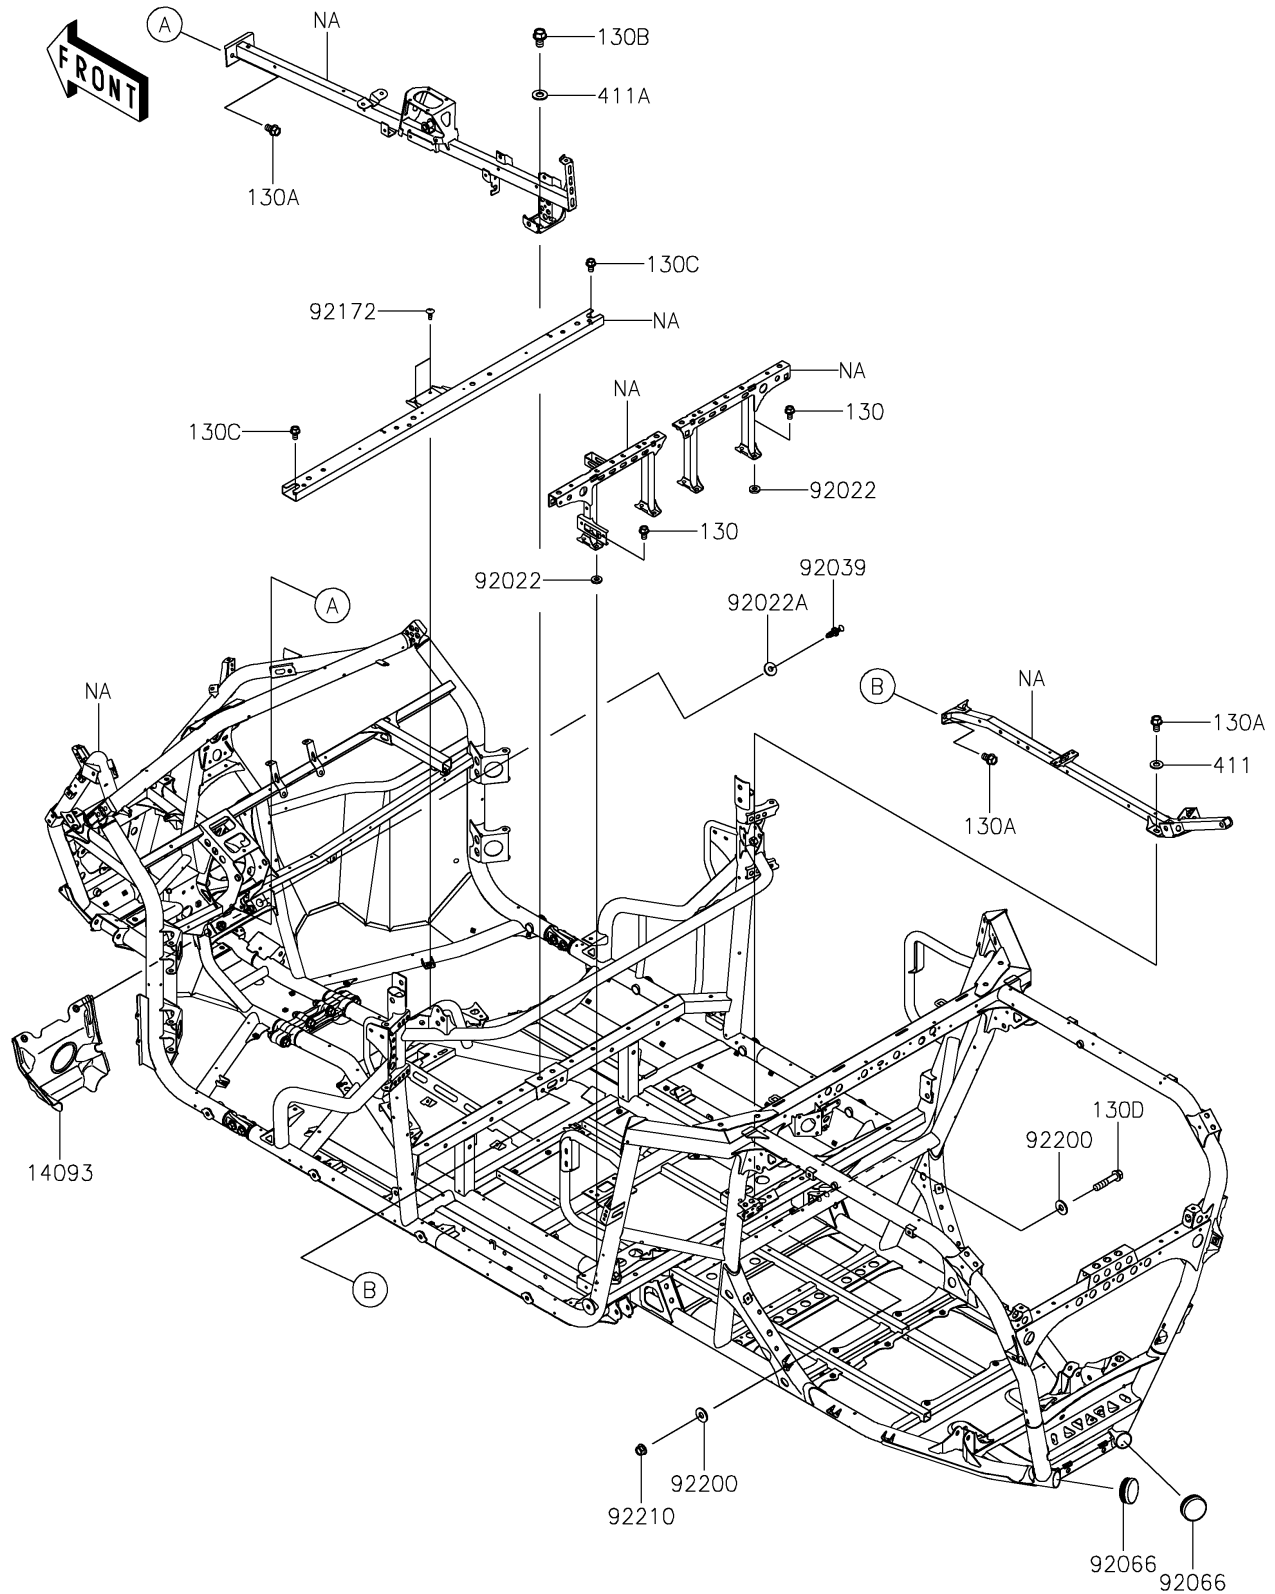

2026 Teryx KRX4 1000 Blackout Edition

PARTS DIAGRAM

Frame

F2120

2026 Teryx KRX4 1000 Blackout Edition

PARTS LIST

Frame

ITEM NAME	PART NUMBER	QUANTITY
COVER,PROPELLER SHAFT (Ref # 14093)	14093-1009	1
WASHER (Ref # 92022)	92022-2124	8
WASHER,8.4X23X2.5 (Ref # 92022A)	92022-3744	2
RIVET (Ref # 92039)	92039-0865	2
PLUG,RR END (Ref # 92066)	92066-0926	2
SCREW,TAPPING,6X16 (Ref # 92172)	92172-0739	2
WASHER,11X26X2.6 (Ref # 92200)	92200-0352	2
NUT,LOCK,FLANGED,10MM (Ref # 92210)	92210-0276	1
BOLT-FLANGED,8X14 (Ref # 130)	130BA0814	8
BOLT-FLANGED,10X16 (Ref # 130A)	130BA1016	6
BOLT-FLANGED,12X20 (Ref # 130B)	130BA1220	2
BOLT-FLANGED,8X14 (Ref # 130C)	130CA0814	2
BOLT-FLANGED,10X50 (Ref # 130D)	130CA1050	1
WASHER-PLAIN,10MM (Ref # 411)	411AA1000	2
WASHER-PLAIN,12MM (Ref # 411A)	411AA1200	2