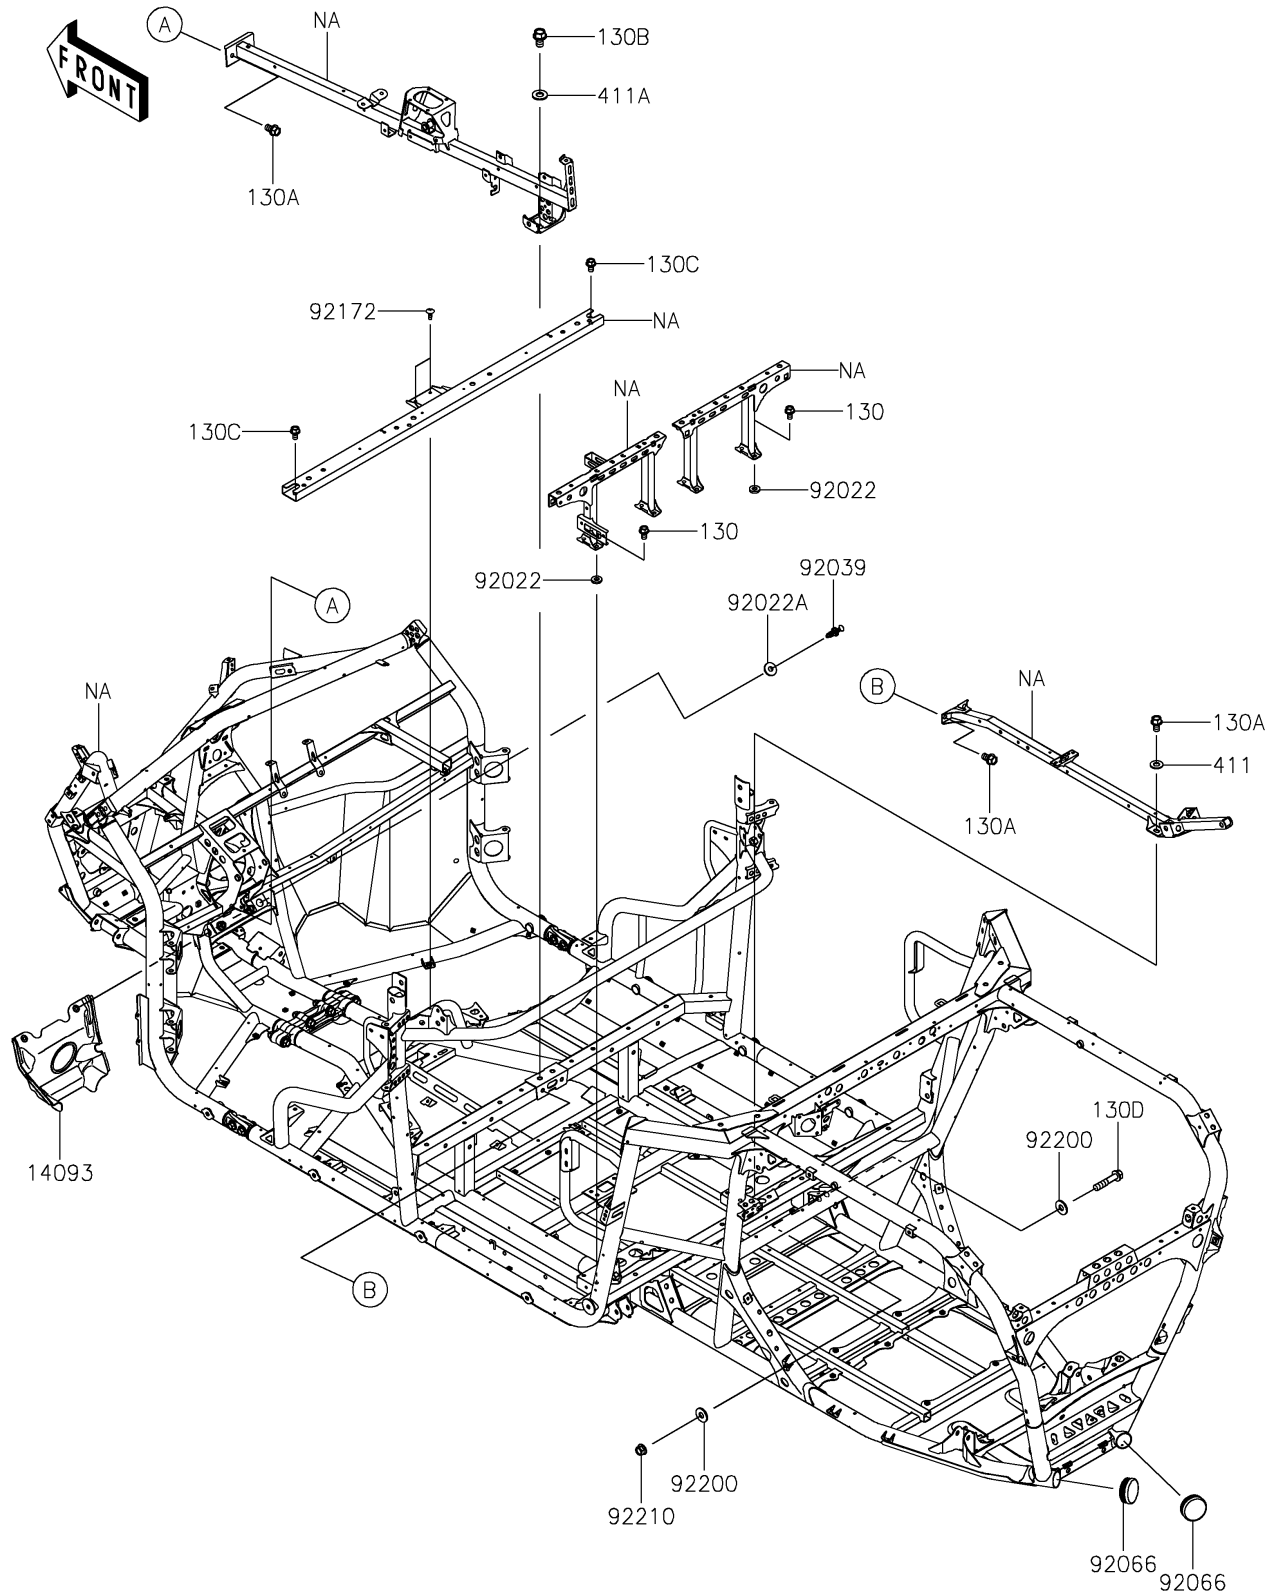

2026 TERYX® KRX4™ 1000 BLACKOUT EDITION

PARTS DIAGRAM

Frame

F2120

2026 TERYX® KRX4™ 1000 BLACKOUT EDITION

Kawasaki
Let the Good Times Roll®

PARTS LIST

Frame

ITEM NAME	PART NUMBER	QUANTITY
COVER,PROPELLER SHAFT (Ref # 14093)	14093-1009	1
WASHER (Ref # 92022)	92022-2124	8
WASHER,8.4X23X2.5 (Ref # 92022A)	92022-3744	2
RIVET (Ref # 92039)	92039-0865	2
PLUG,RR END (Ref # 92066)	92066-0926	2
SCREW,TAPPING,6X16 (Ref # 92172)	92172-0739	2
WASHER,11X26X2.6 (Ref # 92200)	92200-0352	2
NUT,LOCK,FLANGED,10MM (Ref # 92210)	92210-0276	1
BOLT-FLANGED,8X14 (Ref # 130)	130BA0814	8
BOLT-FLANGED,10X16 (Ref # 130A)	130BA1016	6
BOLT-FLANGED,12X20 (Ref # 130B)	130BA1220	2
BOLT-FLANGED,8X14 (Ref # 130C)	130CA0814	2
BOLT-FLANGED,10X50 (Ref # 130D)	130CA1050	1
WASHER-PLAIN,10MM (Ref # 411)	411AA1000	2
WASHER-PLAIN,12MM (Ref # 411A)	411AA1200	2