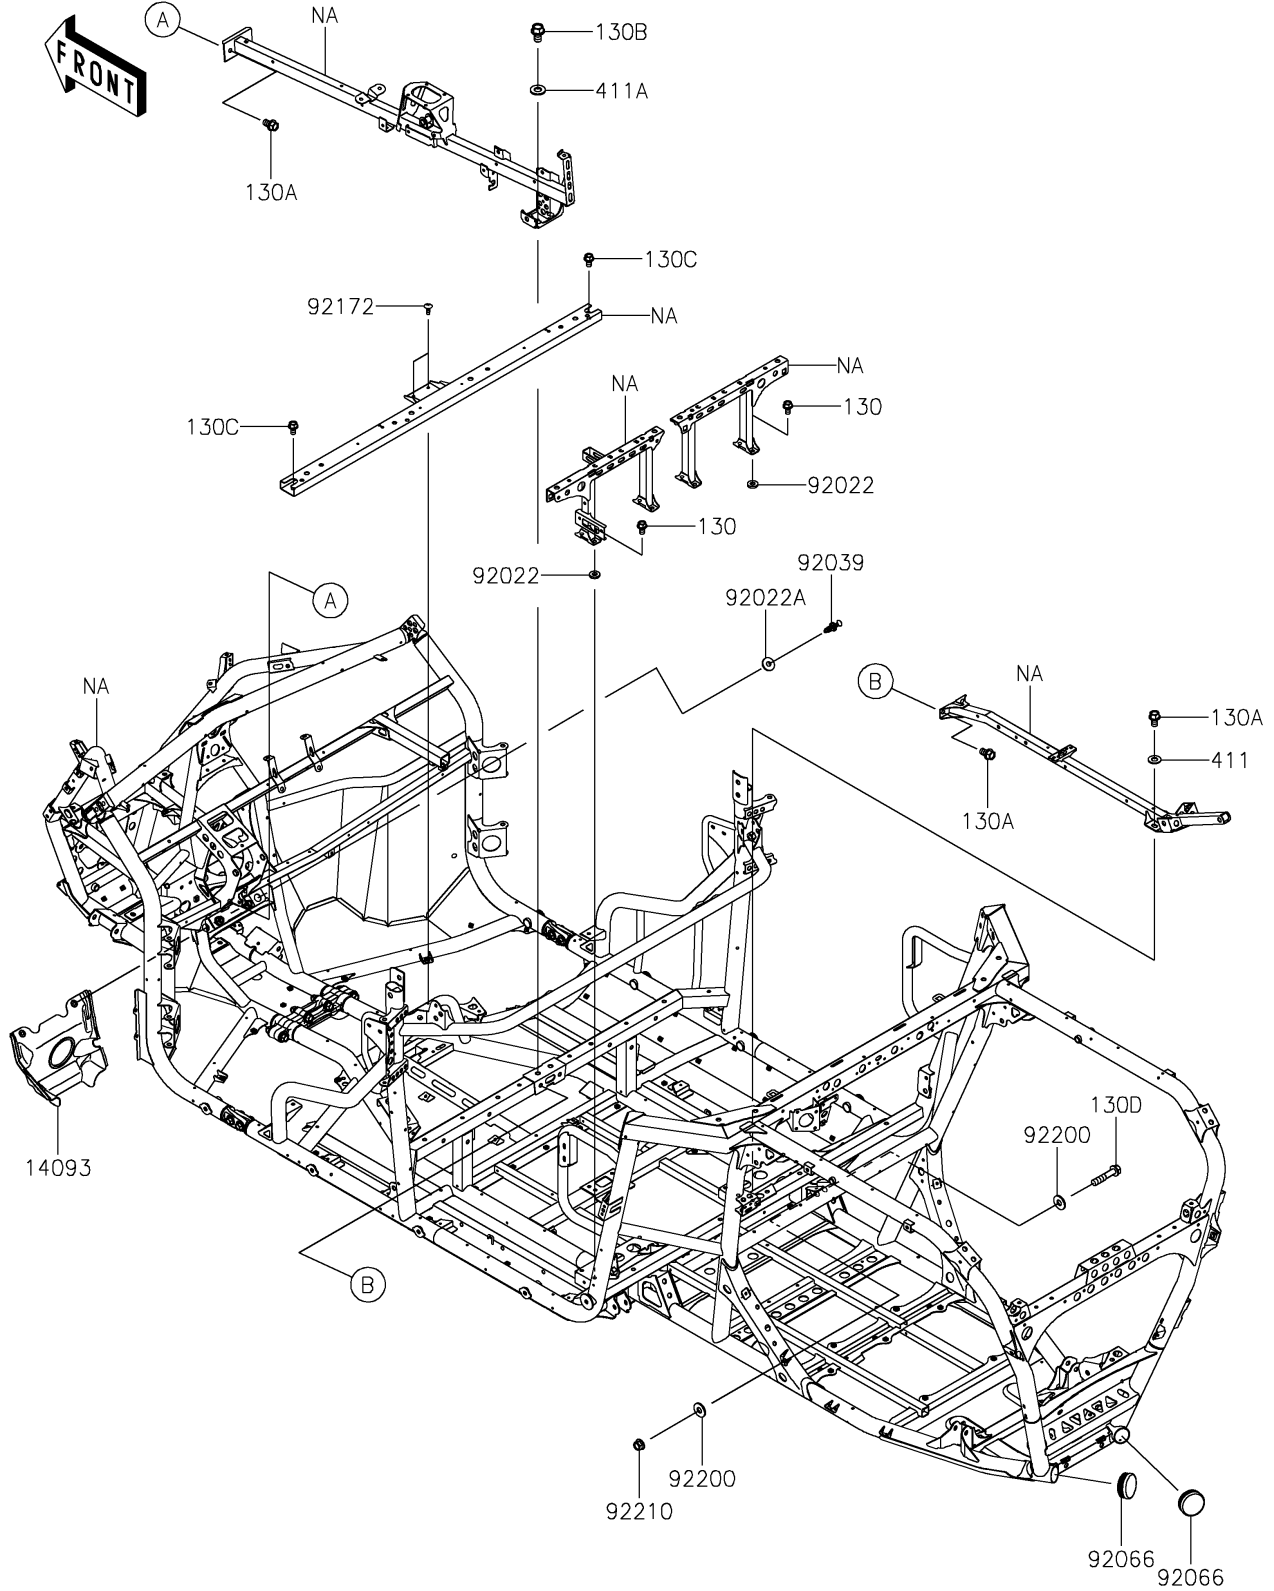

2025 TERYX® KRX4™ 1000 BLACKOUT EDITION

PARTS DIAGRAM

Frame

F2120

2025 TERYX® KRX4™ 1000 BLACKOUT EDITION

Kawasaki
Let the Good Times Roll®

PARTS LIST

Frame

ITEM NAME	PART NUMBER	QUANTITY
COVER,PROPELLER SHAFT (Ref # 14093)	14093-1009	1
WASHER (Ref # 92022)	92022-2124	8
WASHER,8.4X23X2.5 (Ref # 92022A)	92022-3744	2
RIVET (Ref # 92039)	92039-0865	2
PLUG,RR END (Ref # 92066)	92066-0926	2
SCREW,TAPPING,6X16 (Ref # 92172)	92172-0739	2
WASHER,11X26X2.6 (Ref # 92200)	92200-0352	2
NUT,LOCK,FLANGED,10MM (Ref # 92210)	92210-0276	1
BOLT-FLANGED,8X14 (Ref # 130)	130BA0814	8
BOLT-FLANGED,10X16 (Ref # 130A)	130BA1016	6
BOLT-FLANGED,12X20 (Ref # 130B)	130BA1220	2
BOLT-FLANGED,8X14 (Ref # 130C)	130CA0814	2
BOLT-FLANGED,10X50 (Ref # 130D)	130CA1050	1
WASHER-PLAIN,10MM (Ref # 411)	411AA1000	2
WASHER-PLAIN,12MM (Ref # 411A)	411AA1200	2