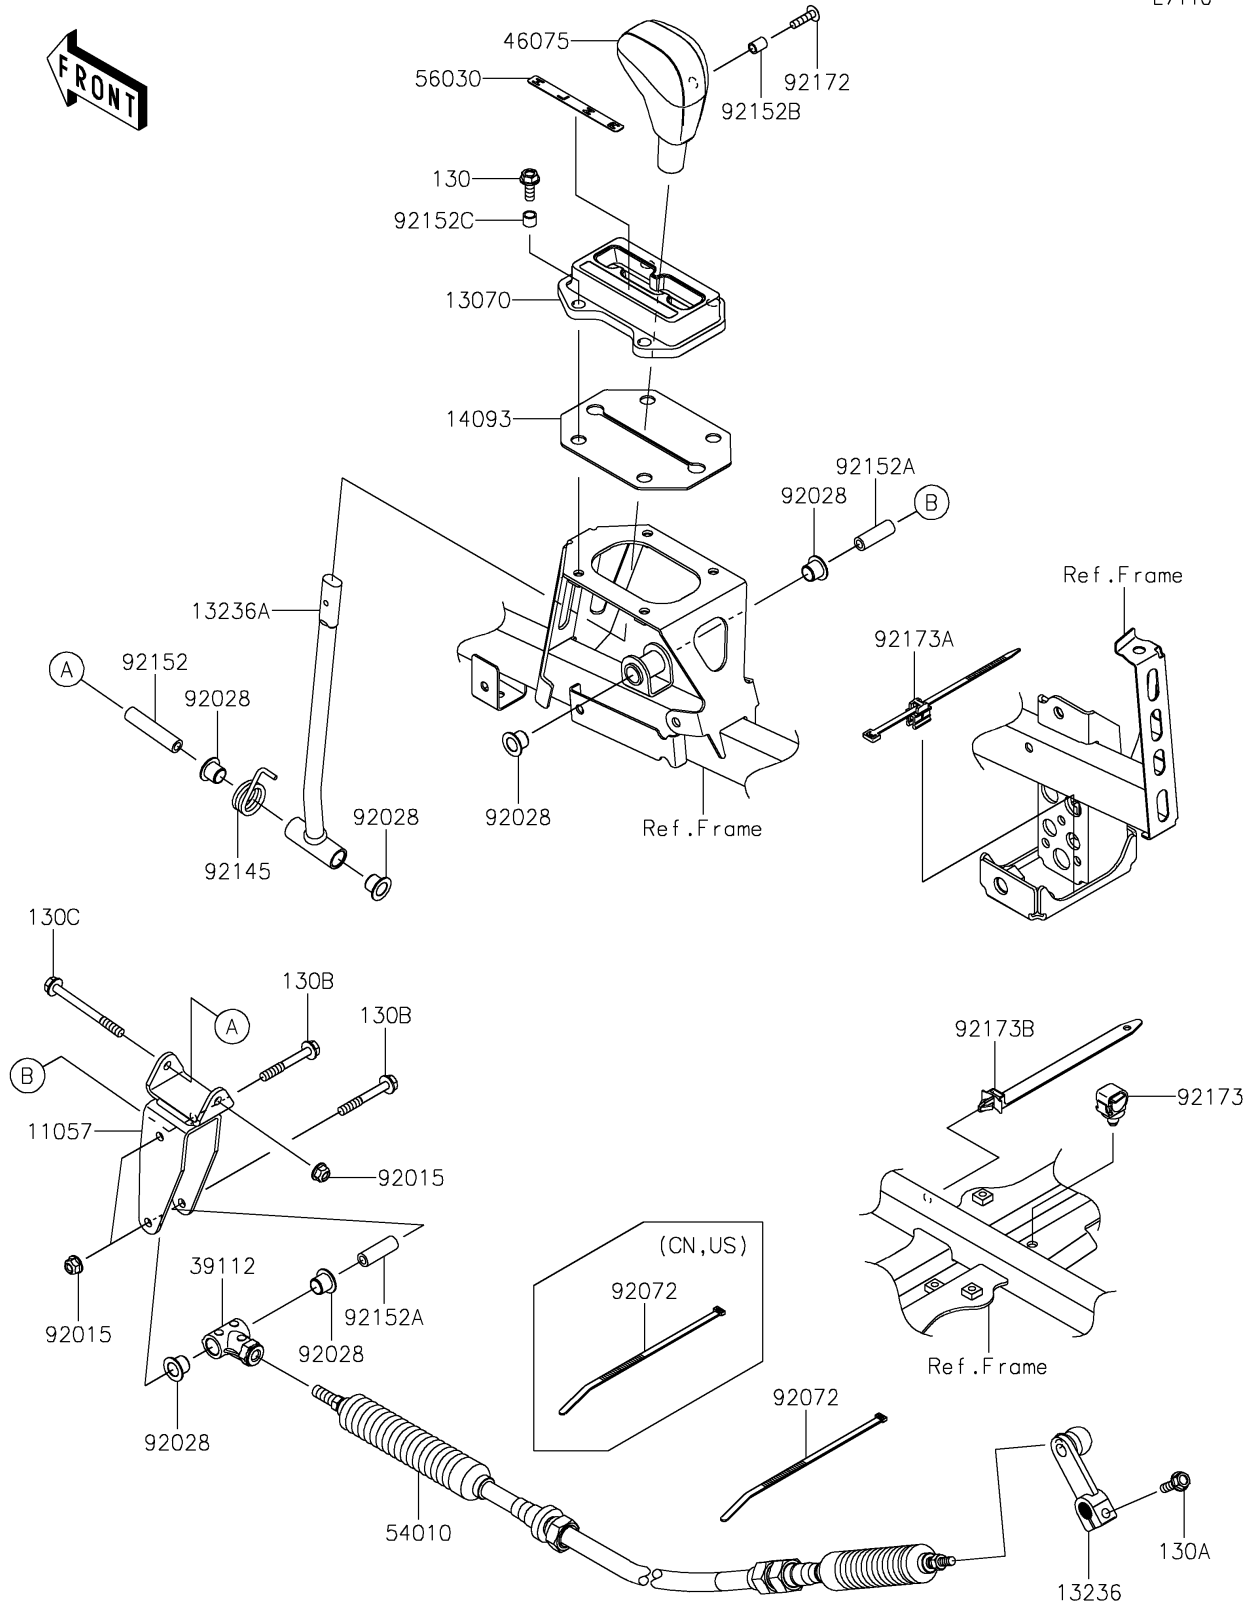

## PARTS DIAGRAM

### Control

E7110

## PARTS LIST

### Control

ITEM NAME	PART NUMBER	QUANTITY
BRACKET,LEVER (Ref # 11057)	11057-7665	1
GUIDE (Ref # 13070)	13070-0894	1
LEVER-COMP,CHANGE LEVER (Ref # 13236)	13236-0708	1
LEVER-COMP (Ref # 13236A)	13236-0817	1
COVER,HEAT GUARD (Ref # 14093)	14093-1245	1
RODEND-TIE (Ref # 39112)	39112-0036	1
GRIP (Ref # 46075)	46075-0569	1
CABLE (Ref # 54010)	54010-0663	1
LABEL,POSITION (Ref # 56030)	56030-1421	1
NUT,LOCK,FLANGED,6MM (Ref # 92015)	92015-1675	3
BUSHING (Ref # 92028)	92028-1507	6
BAND,L=292.1 (Ref # 92072)	92072-3509	1
SPRING (Ref # 92145)	92145-1839	1
COLLAR,6.0X10X47 (Ref # 92152)	92152-1517	1
COLLAR,6.0X10X30 (Ref # 92152A)	92152-1518	2
COLLAR,5.6X8X10.5 (Ref # 92152B)	92152-1545	1
COLLAR,6.8X9.2X8.8 (Ref # 92152C)	92152-2863	4
SCREW,5X20 (Ref # 92172)	92172-2081	1
CLAMP,12MM DIA. (Ref # 92173)	92173-0736	1
CLAMP,W/EDGE CLIP,DIA.6-45 (Ref # 92173A)	92173-1827	1
CLAMP (Ref # 92173B)	92173-1980	1
BOLT-FLANGED,6X18 (Ref # 130)	130BB0618	4
BOLT-FLANGED,6X20 (Ref # 130A)	130CA0620	1
BOLT-FLANGED,6X45 (Ref # 130B)	130CA0645	2
BOLT-FLANGED,6X65 (Ref # 130C)	130CA0665	1
BAND,L=292.1 (Ref # 92072)	92072-3509	2