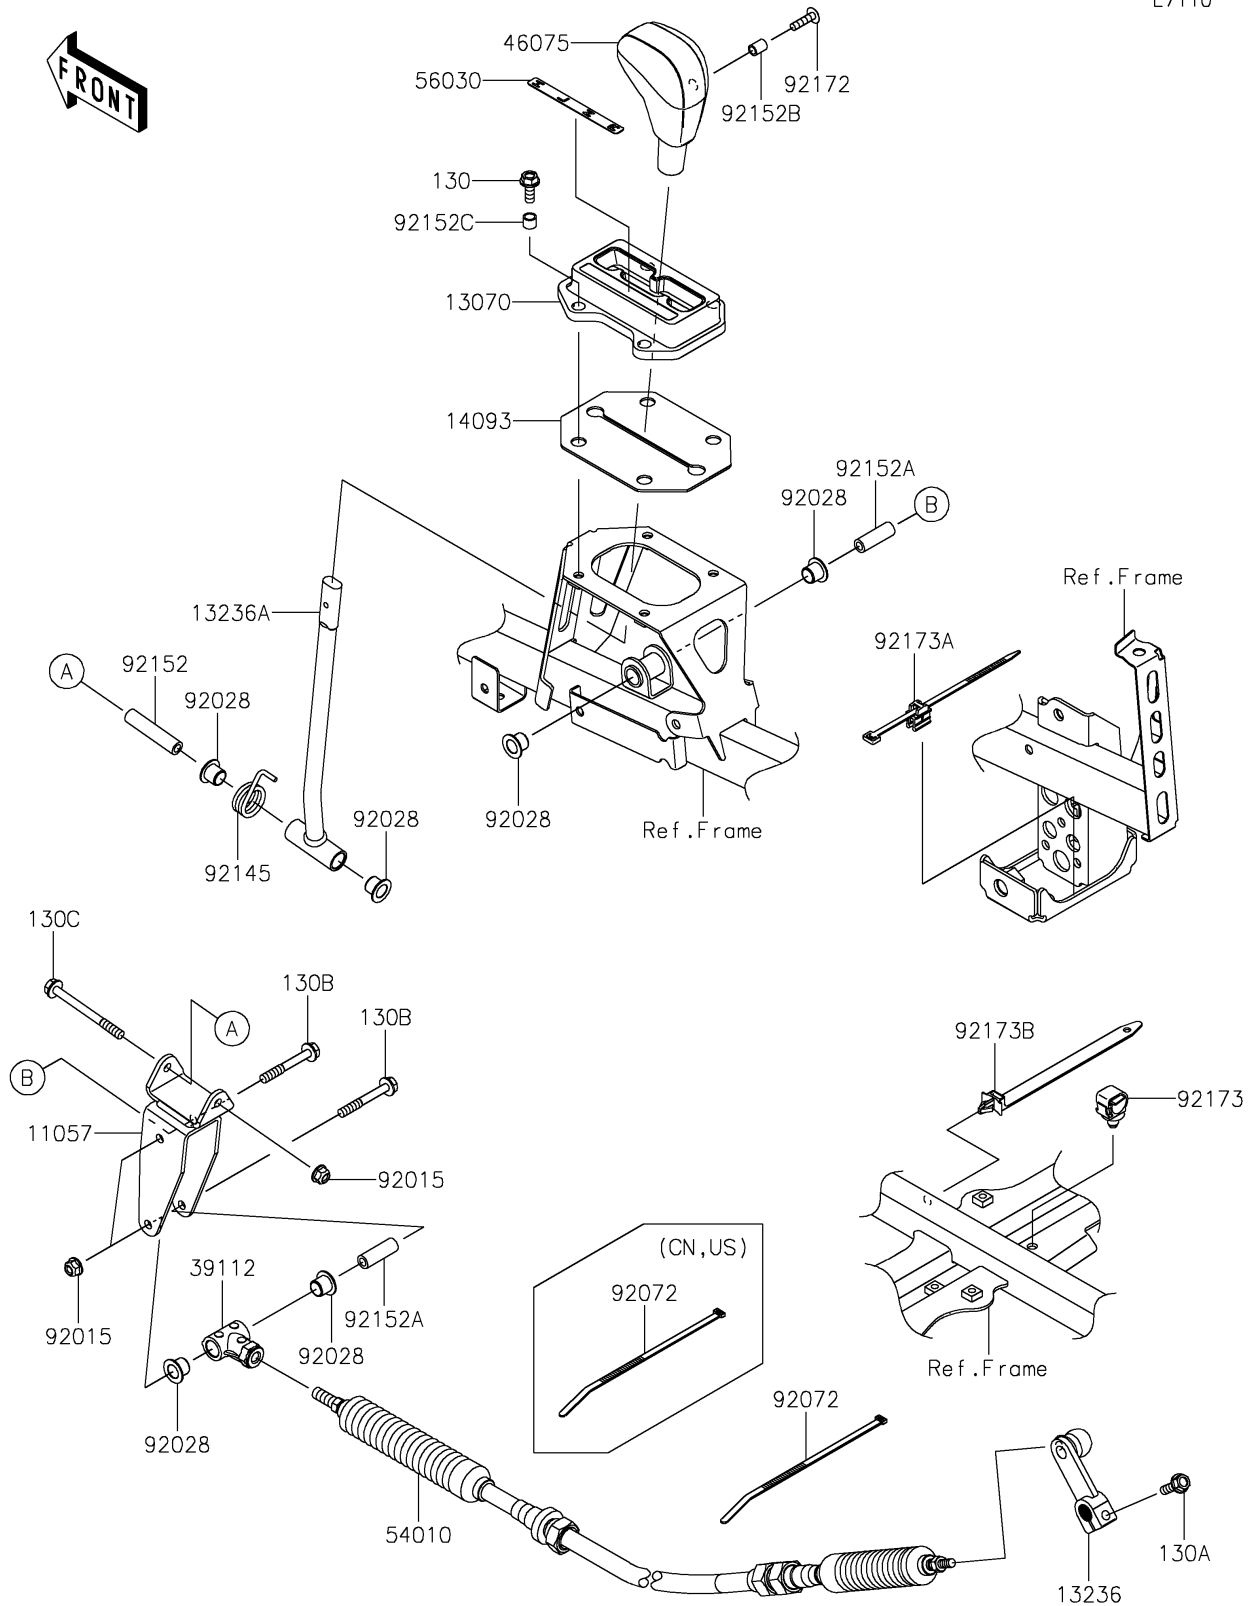

2025 Teryx KRX4 1000 Blackout Edition

PARTS DIAGRAM

Control

E7110

2025 Teryx KRX4 1000 Blackout Edition

PARTS LIST Control

ITEM NAME	PART NUMBER	QUANTITY
-----------	-------------	----------
