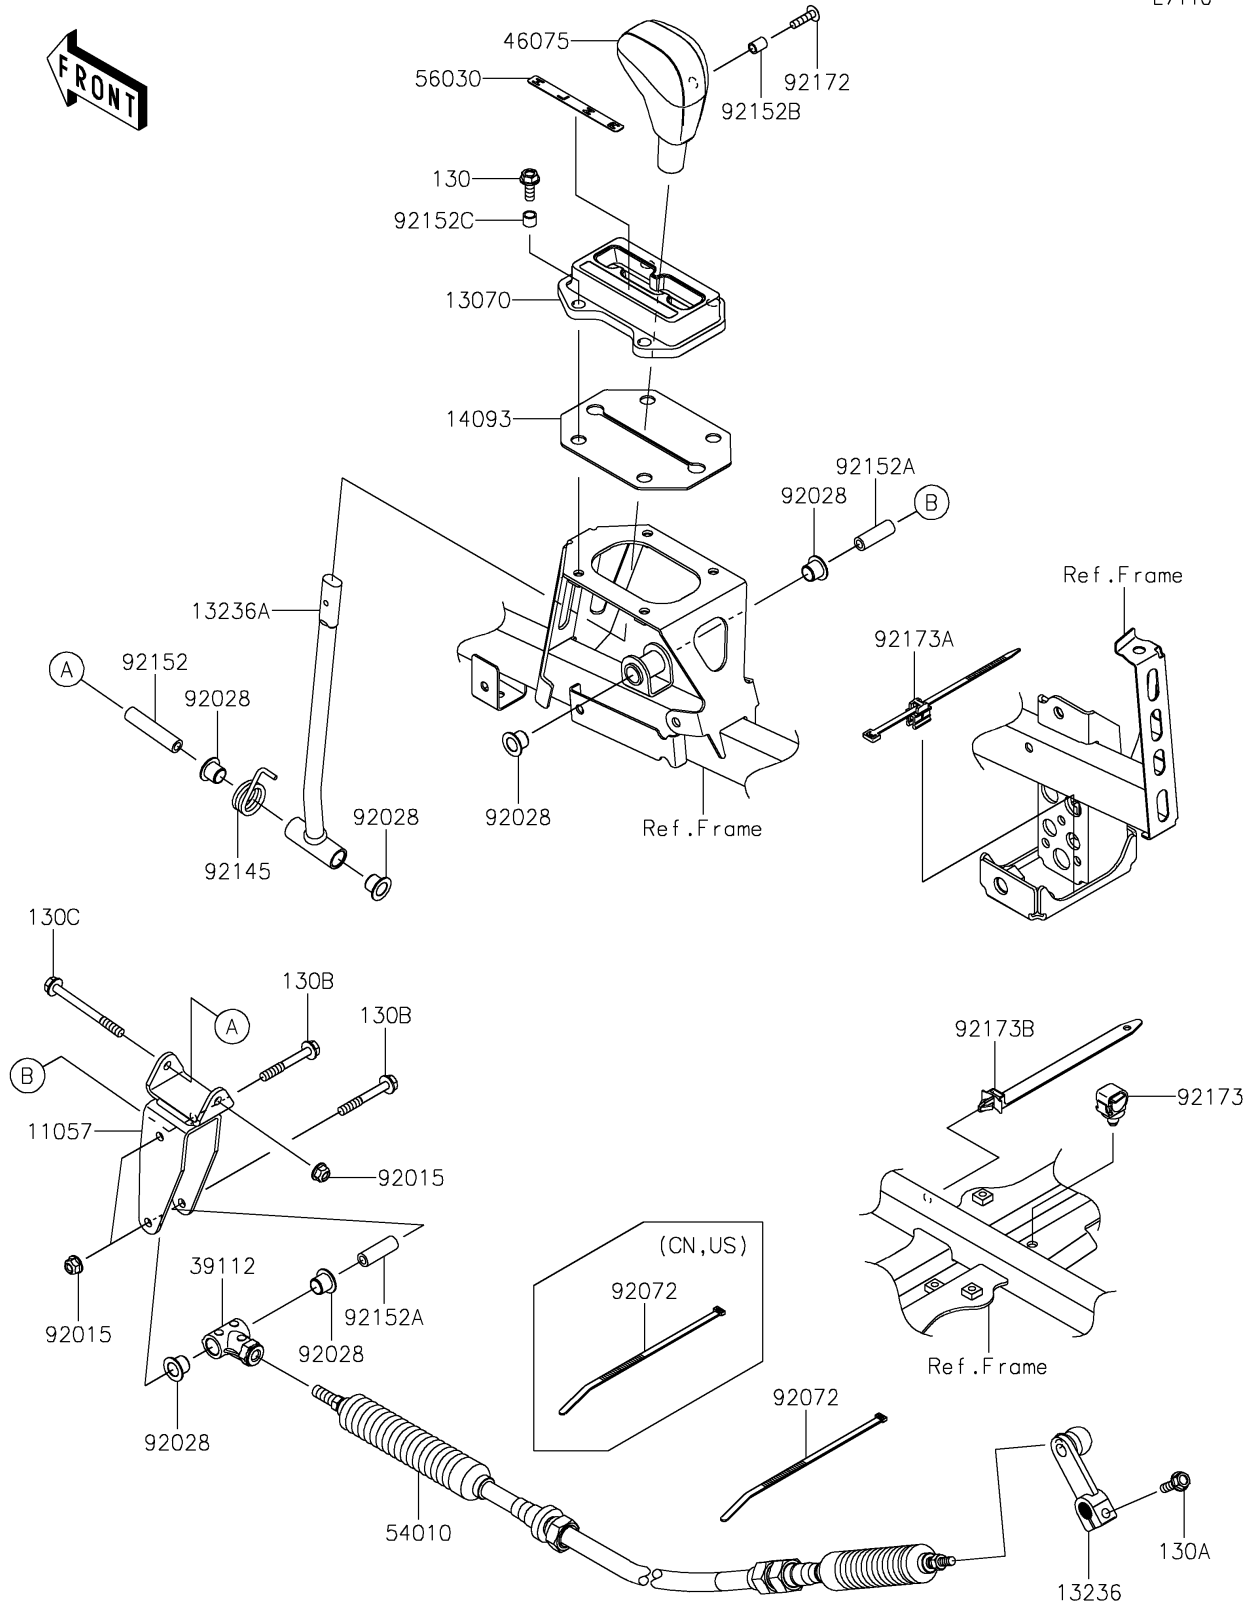

2026 TERYX® KRX4™ 1000 BLACKOUT EDITION

PARTS DIAGRAM

Control

E7110

2026 TERYX® KRX4™ 1000 BLACKOUT EDITION

Kawasaki
Let the Good Times Roll®

PARTS LIST

Control

| ITEM NAME | PART NUMBER | QUANTITY |
|---|-------------|----------|
| BRACKET,LEVER (Ref # 11057) | 11057-7665 | 1 |
| GUIDE (Ref # 13070) | 13070-0894 | 1 |
| LEVER-COMP,CHANGE LEVER (Ref # 13236) | 13236-0708 | 1 |
| LEVER-COMP (Ref # 13236A) | 13236-0817 | 1 |
| COVER,HEAT GUARD (Ref # 14093) | 14093-1245 | 1 |
| RODEND-TIE (Ref # 39112) | 39112-0036 | 1 |
| GRIP (Ref # 46075) | 46075-0569 | 1 |
| CABLE (Ref # 54010) | 54010-0663 | 1 |
| LABEL,POSITION (Ref # 56030) | 56030-1421 | 1 |
| NUT,LOCK,FLANGED,6MM (Ref # 92015) | 92015-1675 | 3 |
| BUSHING (Ref # 92028) | 92028-1507 | 6 |
| BAND,L=292.1 (Ref # 92072) | 92072-3509 | 1 |
| SPRING (Ref # 92145) | 92145-1839 | 1 |
| COLLAR,6.0X10X47 (Ref # 92152) | 92152-1517 | 1 |
| COLLAR,6.0X10X30 (Ref # 92152A) | 92152-1518 | 2 |
| COLLAR,5.6X8X10.5 (Ref # 92152B) | 92152-1545 | 1 |
| COLLAR,6.8X9.2X8.8 (Ref # 92152C) | 92152-2863 | 4 |
| SCREW,5X20 (Ref # 92172) | 92172-2081 | 1 |
| CLAMP,12MM DIA. (Ref # 92173) | 92173-0736 | 1 |
| CLAMP,W/EDGE CLIP,DIA.6-45 (Ref # 92173A) | 92173-1827 | 1 |
| CLAMP (Ref # 92173B) | 92173-1980 | 1 |
| BOLT-FLANGED,6X18 (Ref # 130) | 130BB0618 | 4 |
| BOLT-FLANGED,6X20 (Ref # 130A) | 130CA0620 | 1 |
| BOLT-FLANGED,6X45 (Ref # 130B) | 130CA0645 | 2 |
| BOLT-FLANGED,6X65 (Ref # 130C) | 130CA0665 | 1 |
| BAND,L=292.1 (Ref # 92072) | 92072-3509 | 2 |