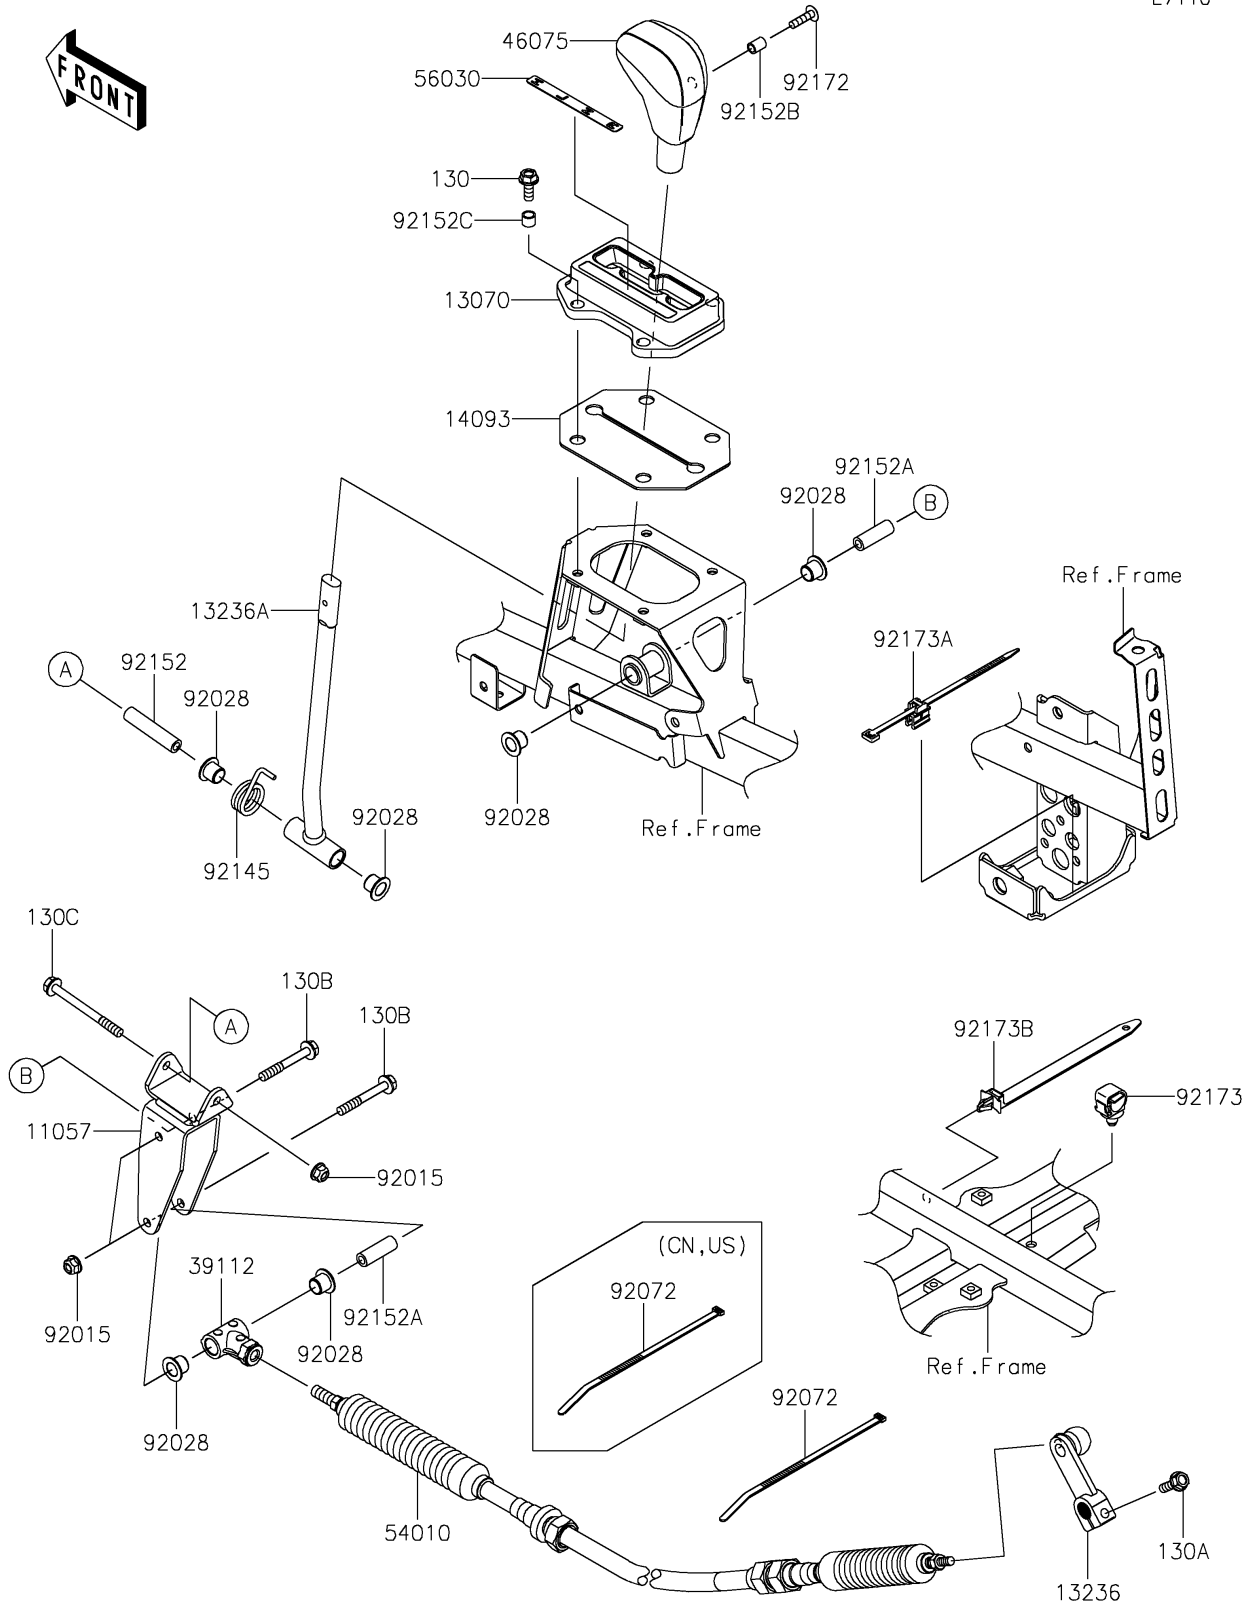

## PARTS DIAGRAM

### Control

E7110

## PARTS LIST

### Control

ITEM NAME	PART NUMBER	QUANTITY
BRACKET,LEVER (Ref # 11057)	11057-7665	1
GUIDE (Ref # 13070)	13070-0894	1
LEVER-COMP,CHANGE LEVER (Ref # 13236)	13236-0708	1
LEVER-COMP (Ref # 13236A)	13236-0817	1
COVER,HEAT GUARD (Ref # 14093)	14093-1245	1
RODEND-TIE (Ref # 39112)	39112-0036	1
GRIP (Ref # 46075)	46075-0569	1
CABLE (Ref # 54010)	54010-0663	1
LABEL,POSITION (Ref # 56030)	56030-1421	1
NUT,LOCK,FLANGED,6MM (Ref # 92015)	92015-1675	3
BUSHING (Ref # 92028)	92028-1507	6
BAND,L=292.1 (Ref # 92072)	92072-3509	1
SPRING (Ref # 92145)	92145-1839	1
COLLAR,6.0X10X47 (Ref # 92152)	92152-1517	1
COLLAR,6.0X10X30 (Ref # 92152A)	92152-1518	2
COLLAR,5.6X8X10.5 (Ref # 92152B)	92152-1545	1
COLLAR,6.8X9.2X8.8 (Ref # 92152C)	92152-2863	4
SCREW,5X20 (Ref # 92172)	92172-2081	1
CLAMP,12MM DIA. (Ref # 92173)	92173-0736	1
CLAMP,W/EDGE CLIP,DIA.6-45 (Ref # 92173A)	92173-1827	1
CLAMP (Ref # 92173B)	92173-1980	1
BOLT-FLANGED,6X18 (Ref # 130)	130BB0618	4
BOLT-FLANGED,6X20 (Ref # 130A)	130CA0620	1
BOLT-FLANGED,6X45 (Ref # 130B)	130CA0645	2
BOLT-FLANGED,6X65 (Ref # 130C)	130CA0665	1
BAND,L=292.1 (Ref # 92072)	92072-3509	2