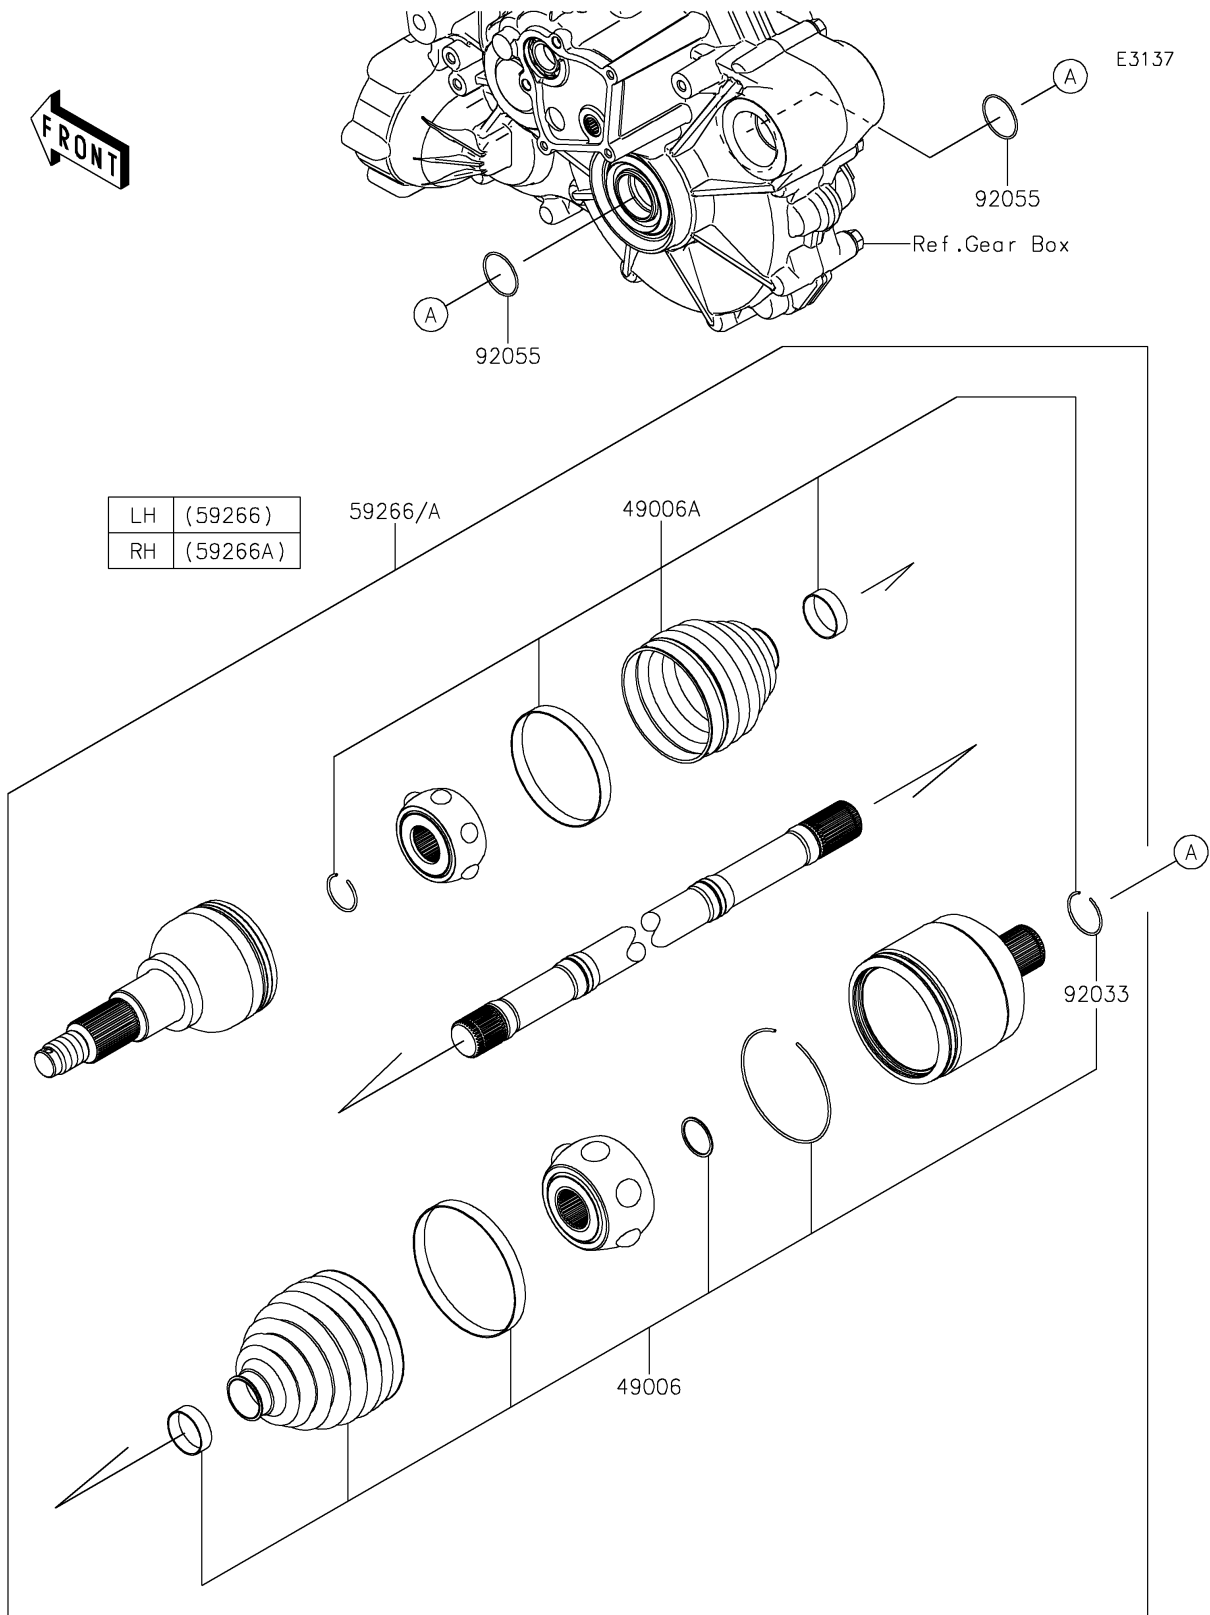

2026 Teryx KRX4 1000 Blackout Edition

PARTS DIAGRAM

Drive Shaft-Rear

2026 Teryx KRX4 1000 Blackout Edition

PARTS LIST

Drive Shaft-Rear

ITEM NAME	PART NUMBER	QUANTITY
BOOT,INSIDE (Ref # 49006)	49006-0613	2
BOOT,OUTSIDE (Ref # 49006A)	49006-0614	2
JOINT-BALL,RR,LH (Ref # 59266)	59266-0792	1
JOINT-BALL,RR,RH (Ref # 59266A)	59266-0793	1
RING-SNAP (Ref # 92033)	92033-0840	2
RING-O,31.2X1.5 (Ref # 92055)	92055-1782	2