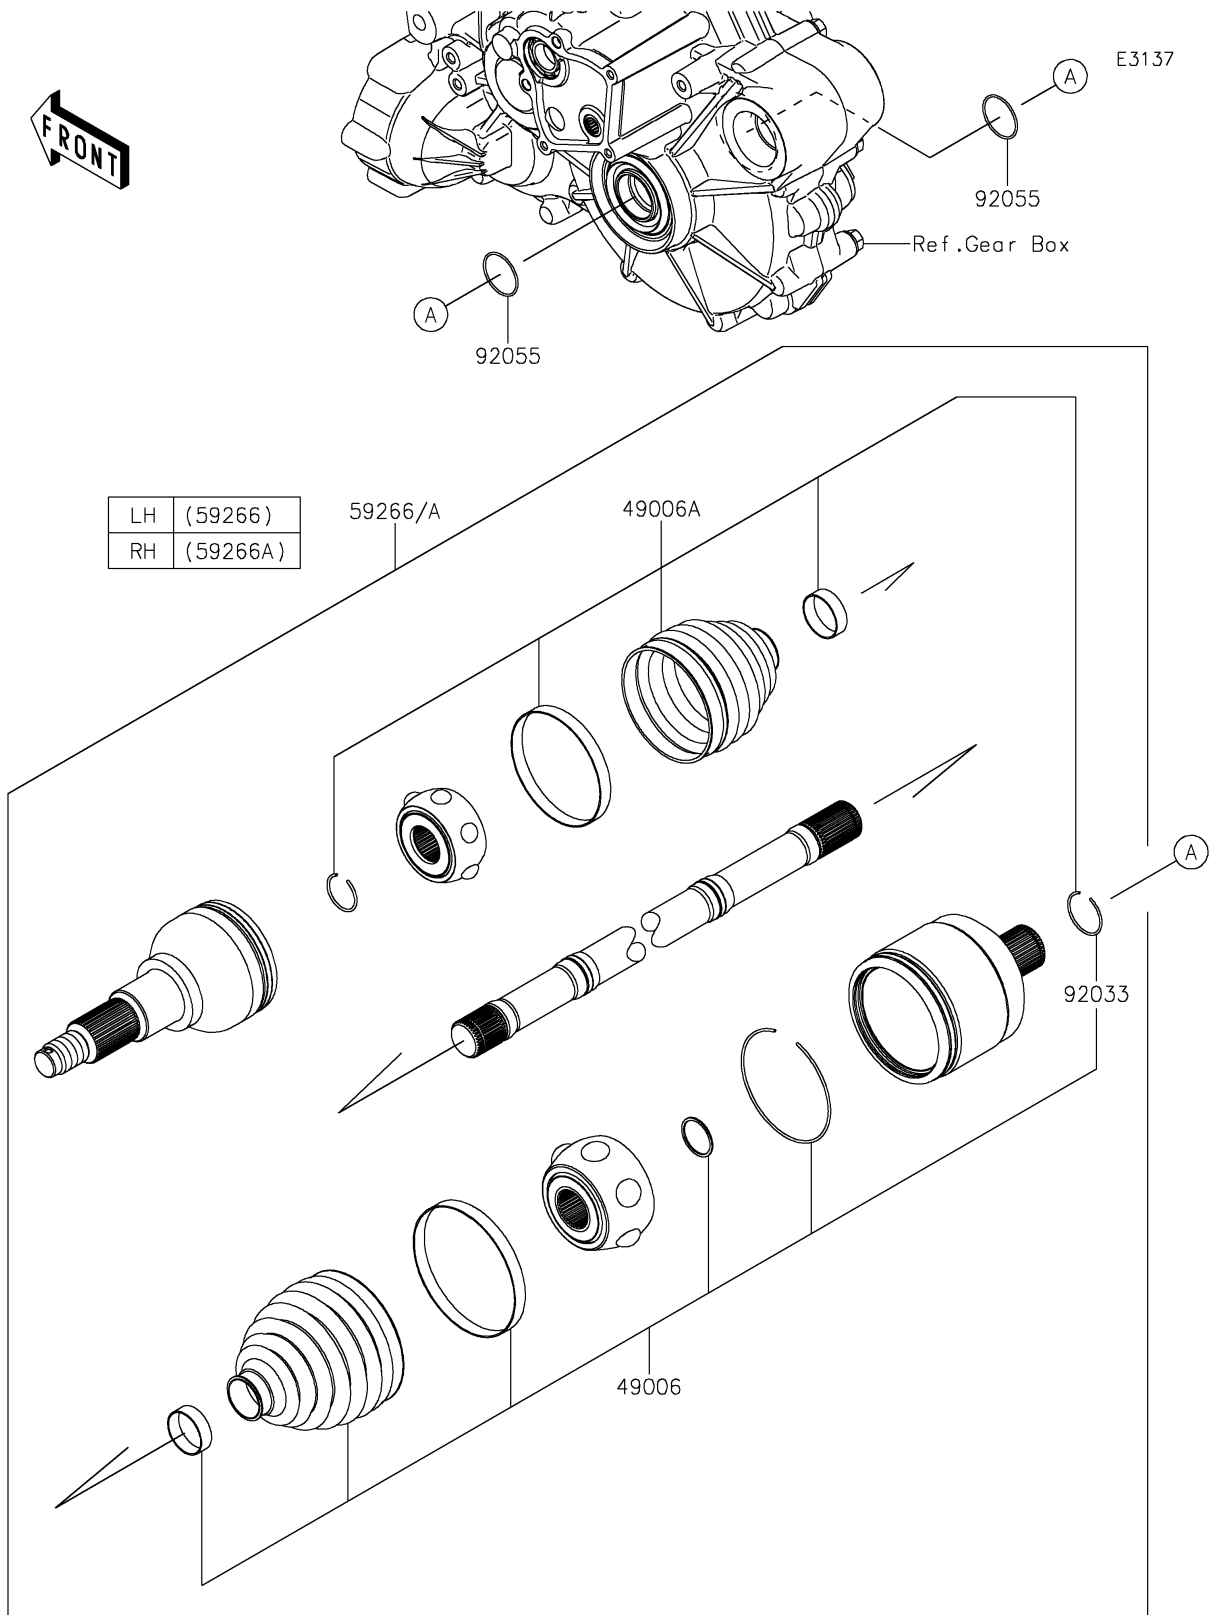

2026 TERYX® KRX4™ 1000 BLACKOUT EDITION

Kawasaki
Let the Good Times Roll®

PARTS DIAGRAM

Drive Shaft-Rear

2026 TERYX® KRX4™ 1000 BLACKOUT EDITION

Kawasaki
Let the Good Times Roll®

PARTS LIST

Drive Shaft-Rear

ITEM NAME	PART NUMBER	QUANTITY
BOOT,INSIDE (Ref # 49006)	49006-0613	2
BOOT,OUTSIDE (Ref # 49006A)	49006-0614	2
JOINT-BALL,RR,LH (Ref # 59266)	59266-0792	1
JOINT-BALL,RR,RH (Ref # 59266A)	59266-0793	1
RING-SNAP (Ref # 92033)	92033-0840	2
RING-O,31.2X1.5 (Ref # 92055)	92055-1782	2