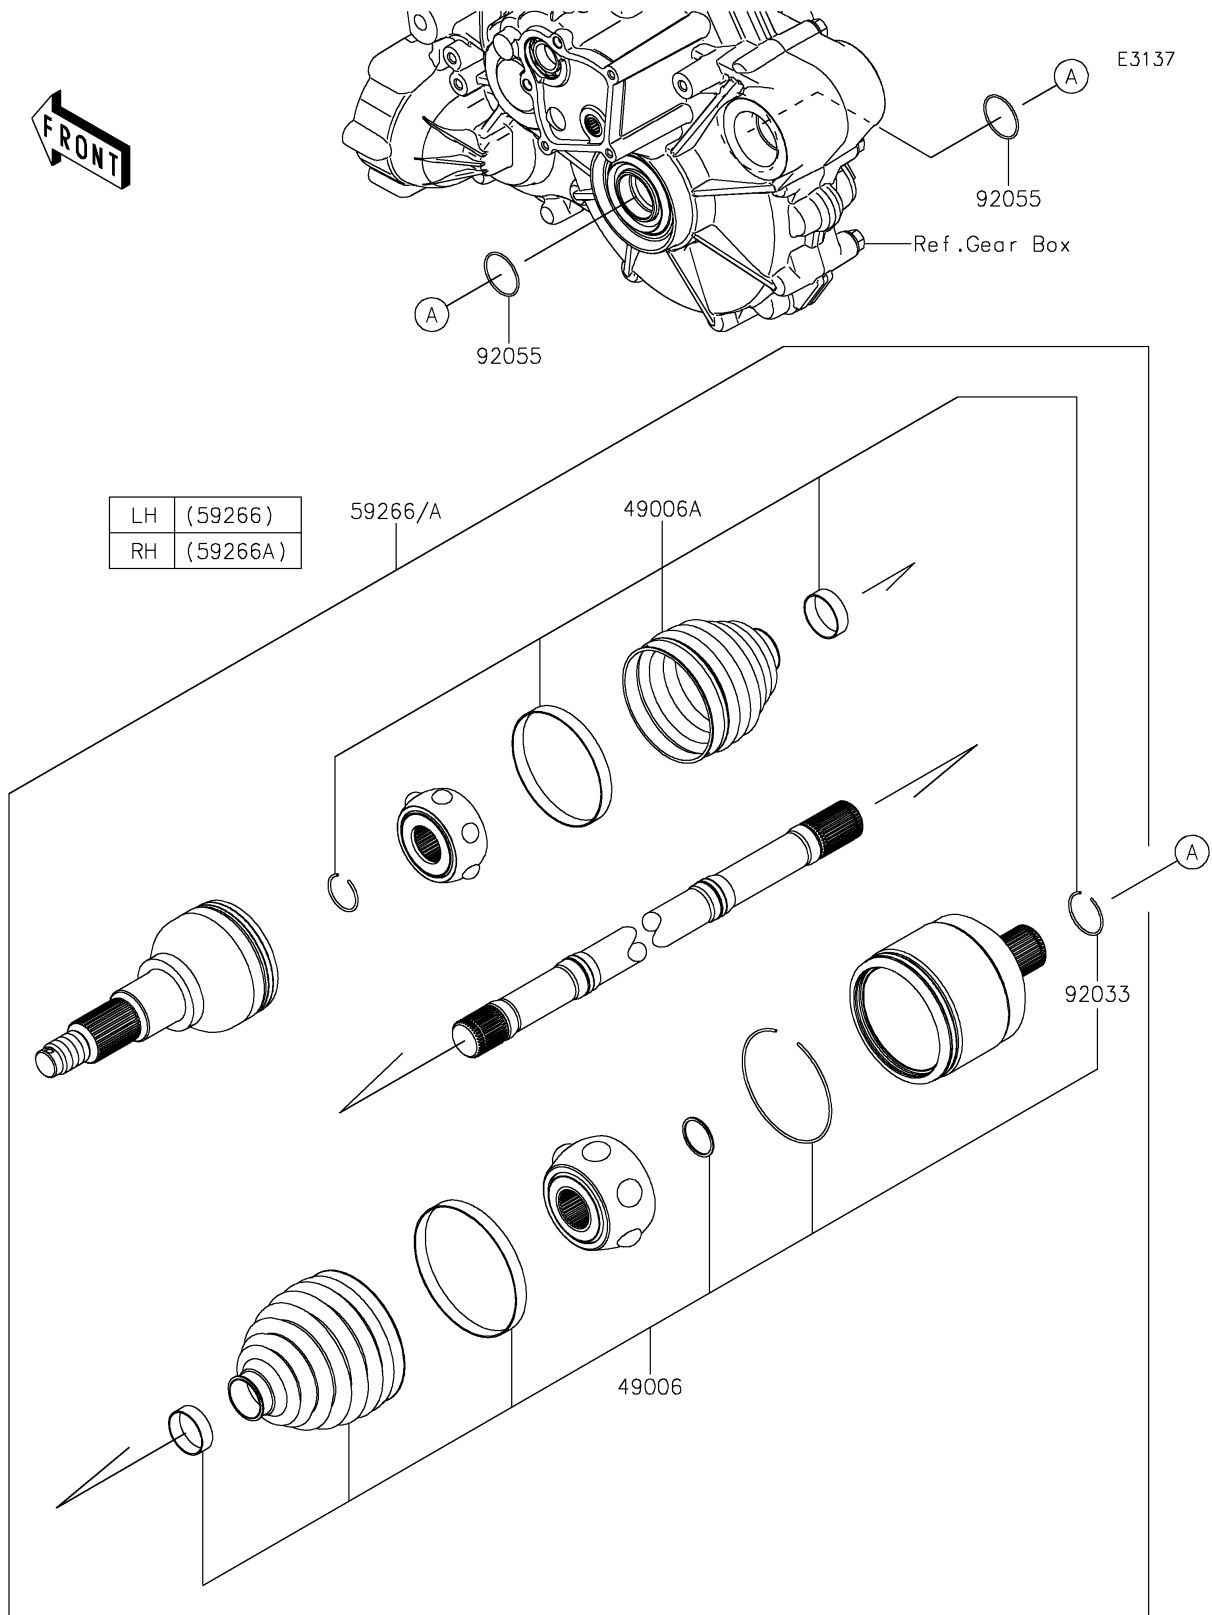

2025 Teryx KRX4 1000 Blackout Edition

PARTS DIAGRAM

Drive Shaft-Rear

2025 Teryx KRX4 1000 Blackout Edition

PARTS LIST

Drive Shaft-Rear

ITEM NAME	PART NUMBER	QUANTITY
-----------	-------------	----------
