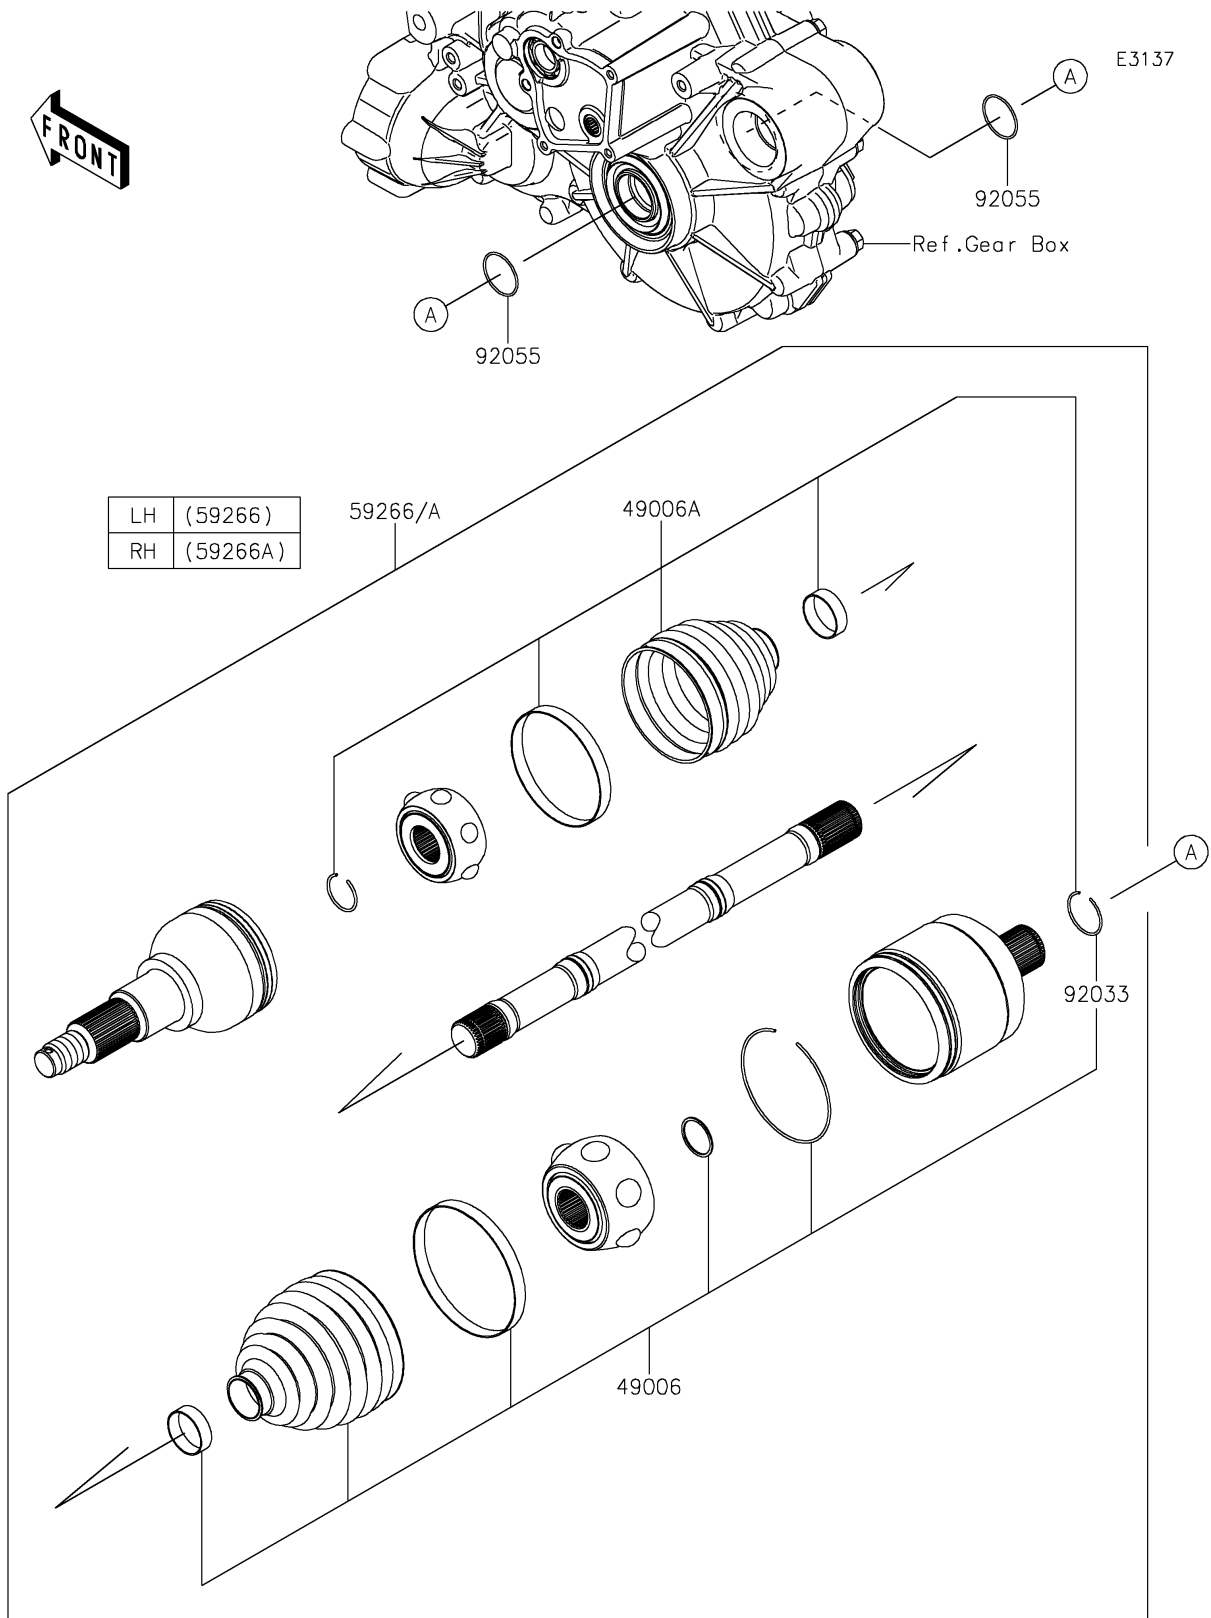

2025 TERYX® KRX4™ 1000 BLACKOUT EDITION

Kawasaki
Let the Good Times Roll®

PARTS DIAGRAM

Drive Shaft-Rear

2025 TERYX® KRX4™ 1000 BLACKOUT EDITION

Kawasaki
Let the Good Times Roll®

PARTS LIST

Drive Shaft-Rear

ITEM NAME	PART NUMBER	QUANTITY
BOOT,INSIDE (Ref # 49006)	49006-0613	2
BOOT,OUTSIDE (Ref # 49006A)	49006-0614	2
JOINT-BALL,RR,LH (Ref # 59266)	59266-0792	1
JOINT-BALL,RR,RH (Ref # 59266A)	59266-0793	1
RING-SNAP (Ref # 92033)	92033-0840	2
RING-O,31.2X1.5 (Ref # 92055)	92055-1782	2