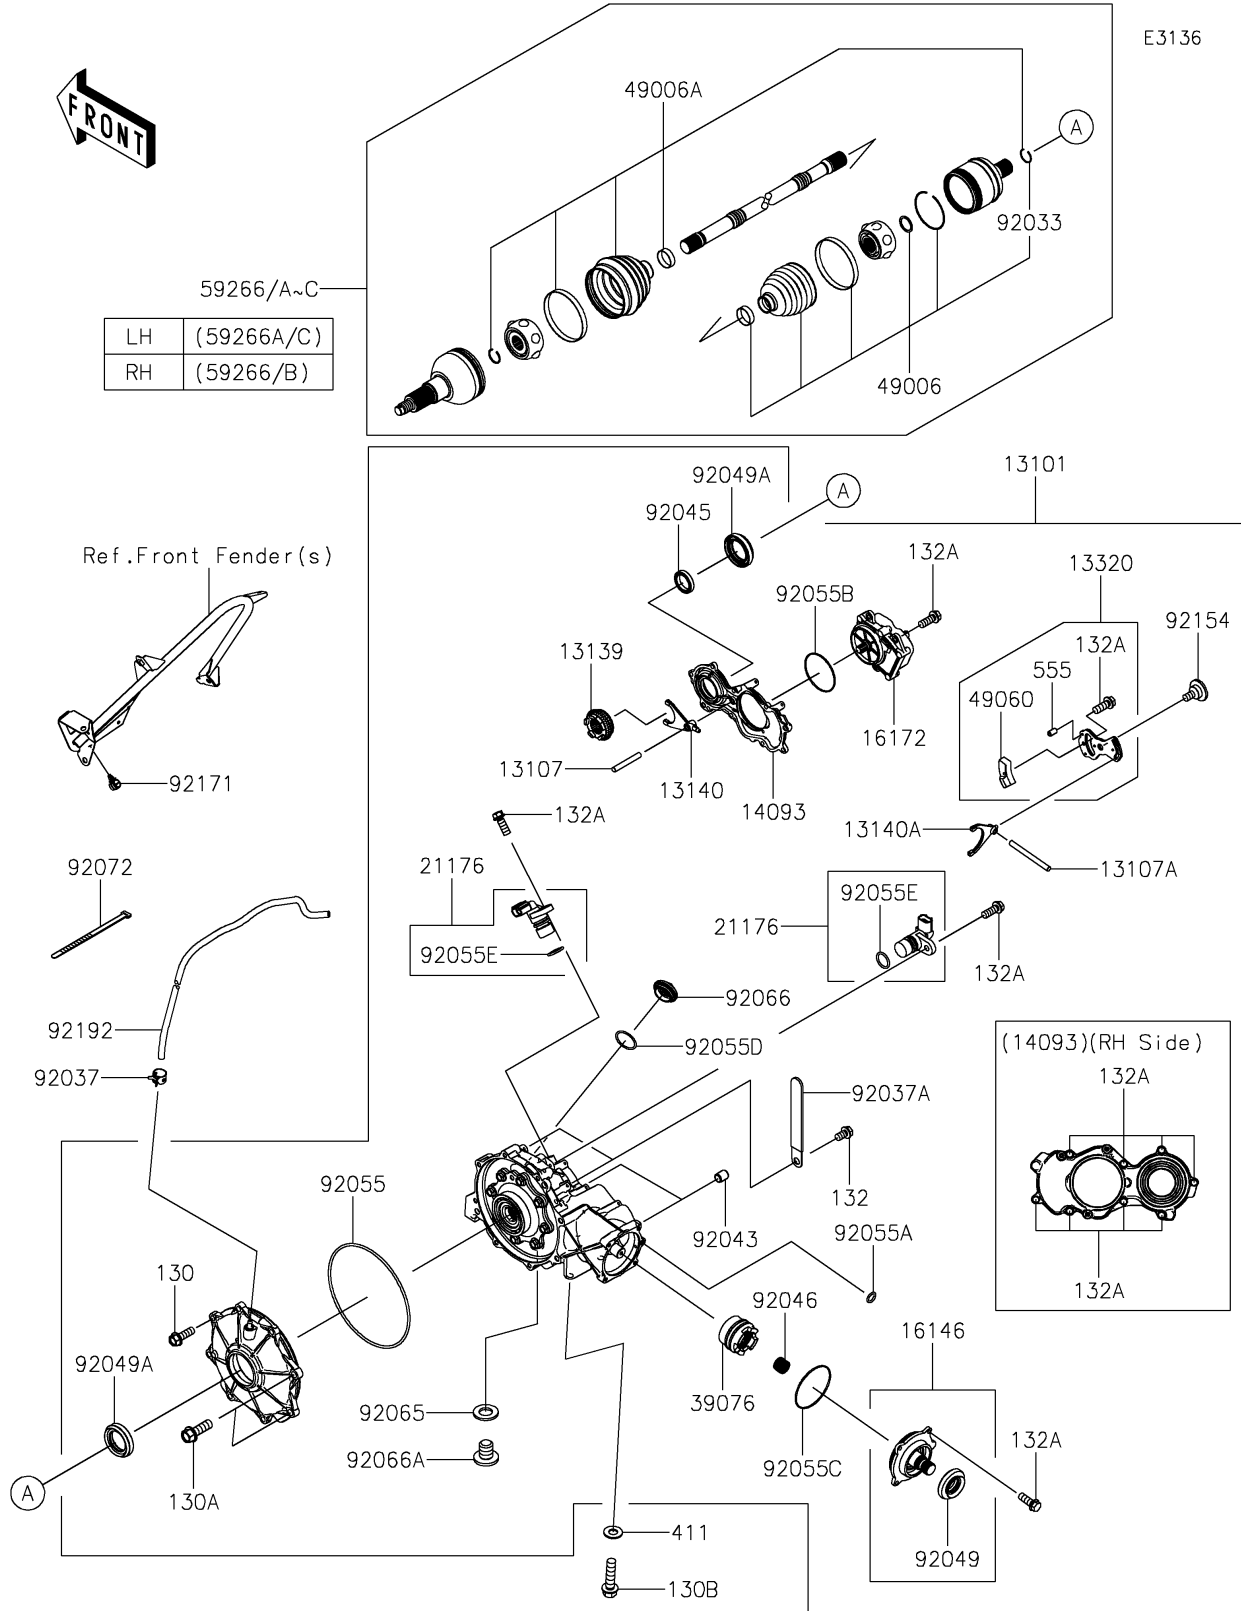

## PARTS DIAGRAM

### Drive Shaft-Front

E3136

## PARTS LIST

### Drive Shaft-Front

ITEM NAME	PART NUMBER	QUANTITY
GEAR-ASSY,FRONT DIFFERENTIAL (Ref # 13101)	13101-0730	1
SHAFT,DIFF LOCK (Ref # 13107)	13107-0768	1
SHAFT (Ref # 13107A)	13107-0887	1
SHIFTER,DIFF (Ref # 13139)	13139-0035	1
FORK-SHIFT (Ref # 13140)	13140-0674	1
FORK-SHIFT (Ref # 13140A)	13140-0675	1
LEVER-ASSY (Ref # 13320)	13320-0045	1
COVER,RH (Ref # 14093)	14093-0707	1
COVER-ASSY,INPUT SHAFT (Ref # 16146)	16146-0740	1
ACTUATOR (Ref # 16172)	16172-0030	1
SENSOR,SPEED (Ref # 21176)	21176-0891	2
LIMITER (Ref # 39076)	39076-0047	1
BOOT,INSIDE (Ref # 49006)	49006-0615	2
BOOT,OUTSIDE (Ref # 49006A)	49006-0616	2
CAM (Ref # 49060)	49060-0025	1
JOINT-BALL,RH (Ref # 59266)	59266-0761	1
JOINT-BALL,LH (Ref # 59266A)	59266-0762	1
JOINT-BALL,RH (Ref # 59266B)	59266-0836	1
JOINT-BALL,LH (Ref # 59266C)	59266-0837	1
RING-SNAP (Ref # 92033)	92033-0837	2
CLAMP,TUBE (Ref # 92037)	92037-1505	1
CLAMP (Ref # 92037A)	92037-1993	2
PIN,DOWEL,8X10 (Ref # 92043)	92043-1302	2
BEARING-BALL,6806 (Ref # 92045)	92045-0826	1
BEARING-NEEDLE (Ref # 92046)	92046-1234	1
SEAL-OIL (Ref # 92049)	92049-0160	1
SEAL-OIL,TC9Y 40X62X10X17.2 (Ref # 92049A)	92049-0815	2
RING-O,190.2X4.2 (Ref # 92055)	92055-0121	1
RING-O,7.5X1.5 (Ref # 92055A)	92055-0756	1