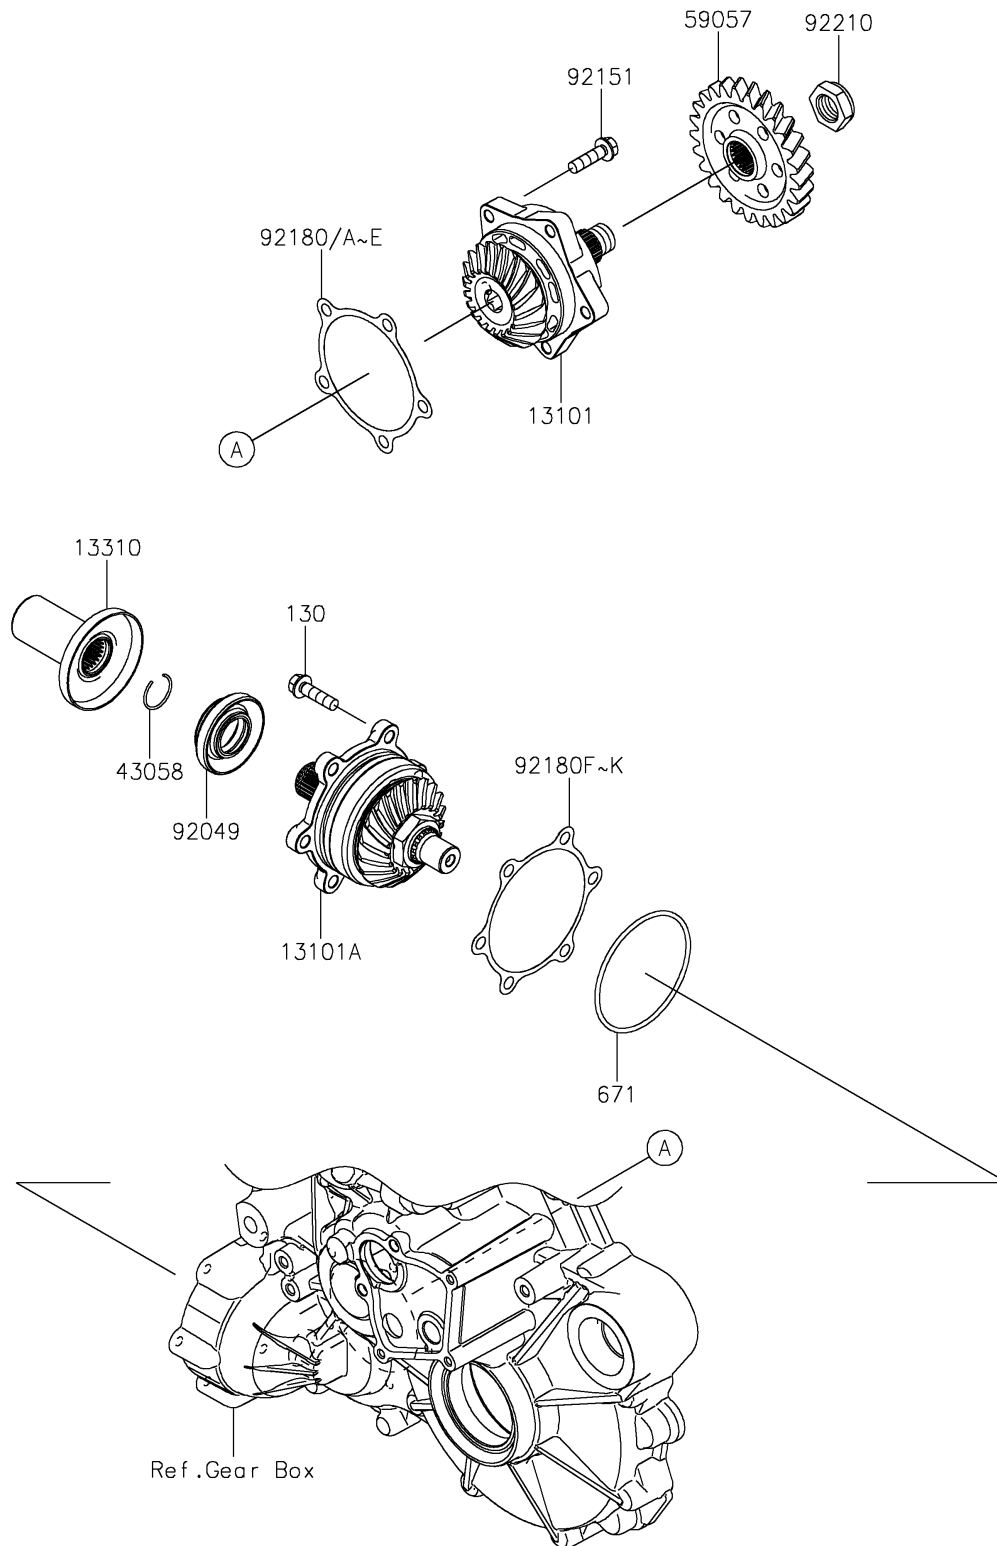

2026 Teryx KRX4 1000 Blackout Edition

PARTS DIAGRAM

Bevel Gear

E3130

2026 Teryx KRX4 1000 Blackout Edition

PARTS LIST

Bevel Gear

ITEM NAME	PART NUMBER	QUANTITY
GEAR-ASSY,DRIVE (Ref # 13101)	13101-0689	1
GEAR-ASSY,DRIVEN (Ref # 13101A)	13101-0736	1
SHAFT-ASSY (Ref # 13310)	13310-0584	1
RING (Ref # 43058)	43058-0018	1
GEAR-HELICAL (Ref # 59057)	59057-0034	1
SEAL-OIL (Ref # 92049)	92049-0160	1
BOLT,8X30 (Ref # 92151)	92151-1908	5
SHIM,DRIVE,T=0.15 (Ref # 92180)	92180-1543	AR
SHIM,DRIVE,T=0.20 (Ref # 92180A)	92180-1544	AR
SHIM,DRIVE,T=0.50 (Ref # 92180B)	92180-1545	AR
SHIM,DRIVE,T=0.80 (Ref # 92180C)	92180-1546	AR
SHIM,DRIVE,T=1.00 (Ref # 92180D)	92180-1547	AR
SHIM,DRIVE,T=1.20 (Ref # 92180E)	92180-1548	AR
SHIM,DRIVEN,T=0.15 (Ref # 92180F)	92180-1549	AR
SHIM,DRIVEN,T=0.20 (Ref # 92180G)	92180-1550	AR
SHIM,DRIVEN,T=0.50 (Ref # 92180H)	92180-1551	AR
SHIM,DRIVEN,T=0.80 (Ref # 92180I)	92180-1552	AR
SHIM,DRIVEN,T=1.00 (Ref # 92180J)	92180-1553	AR
SHIM,DRIVEN,T=1.20 (Ref # 92180K)	92180-1554	AR
NUT (Ref # 92210)	92210-1790	1
BOLT-FLANGED,8X30 (Ref # 130)	130BA0830	6
O RING (Ref # 671)	671D2585	1