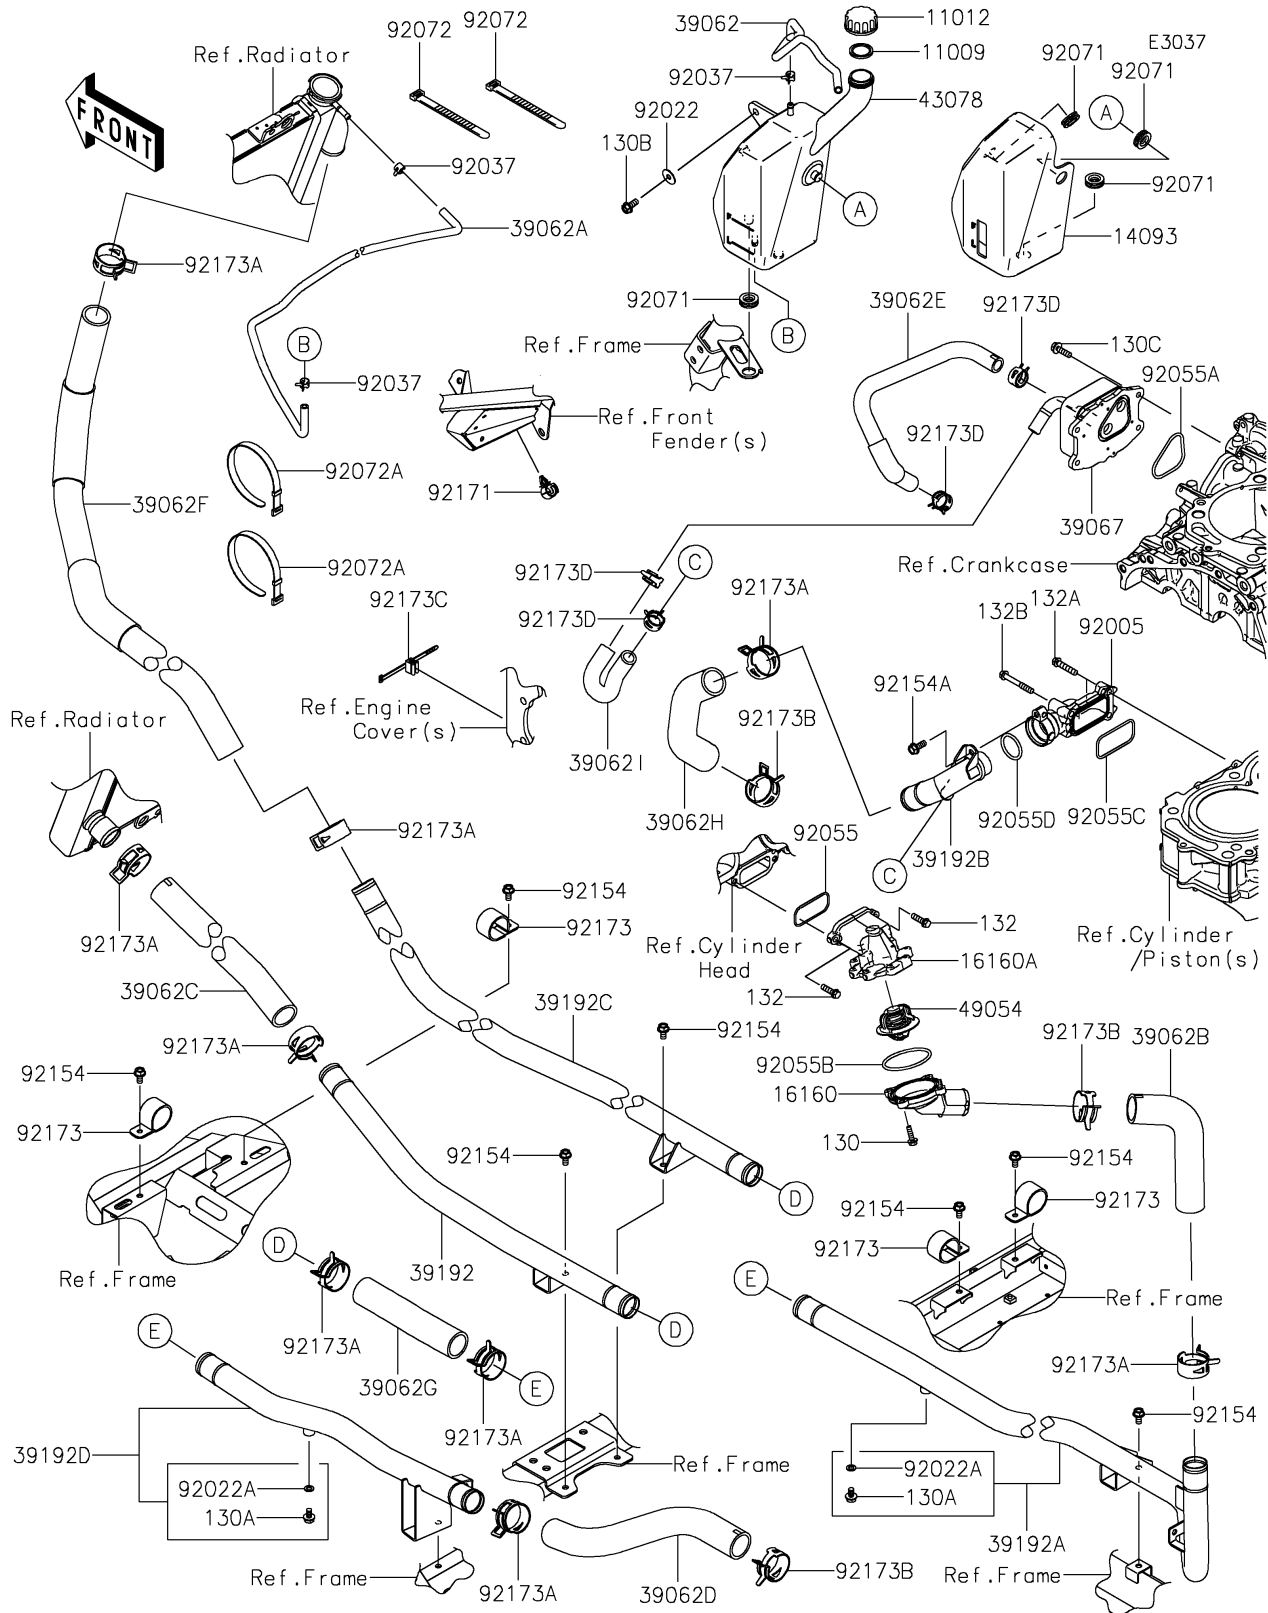

2025 TERYX® KRX4™ 1000 BLACKOUT EDITION

PARTS DIAGRAM

Water Pipe

2025 TERYX® KRX4™ 1000 BLACKOUT EDITION

Kawasaki
Let the Good Times Roll®

PARTS LIST

Water Pipe

ITEM NAME	PART NUMBER	QUANTITY
GASKET,RESERVOIR TANK CAP (Ref # 11009)	11009-1145	1
CAP (Ref # 11012)	11012-1084	1
COVER,RESERVOIR (Ref # 14093)	14093-0847	1
BODY (Ref # 16160)	16160-0805	1
BODY (Ref # 16160A)	16160-0806	1
HOSE-COOLING,OVERFLOW (Ref # 39062)	39062-0830	1
HOSE-COOLING,RAD-RESERVOIR (Ref # 39062A)	39062-0831	1
HOSE-COOLING,ENGINE-PIPE(RH) (Ref # 39062B)	39062-0833	1
HOSE-COOLING,RADIATOR-PIPE(LH) (Ref # 39062C)	39062-0835	1
HOSE-COOLING,PIPE(LH)-W/PUMP (Ref # 39062D)	39062-0836	1
HOSE-COOLING,OIL COOLER-W/PUMP (Ref # 39062E)	39062-0838	1
HOSE-COOLING,RADIATOR-PIPE(RH) (Ref # 39062F)	39062-0870	1
HOSE-COOLING,PIPE-WATER JOINT (Ref # 39062G)	39062-0935	2
HOSE-COOLING,W/PUMP-ENGINE (Ref # 39062H)	39062-0936	1
HOSE-COOLING,ENGINE-OIL COOLER (Ref # 39062I)	39062-0937	1
COOLER-OIL (Ref # 39067)	39067-0031	1
PIPE-WATER,FR(LH) (Ref # 39192)	39192-0684	1
PIPE-WATER,RR(RH) (Ref # 39192A)	39192-0686	1
PIPE-WATER (Ref # 39192B)	39192-0688	1
PIPE-WATER,FR(RH) (Ref # 39192C)	39192-0699	1
PIPE-WATER,RR(LH) (Ref # 39192D)	39192-0701	1
RESERVOIR (Ref # 43078)	43078-0602	1
THERMOSTAT (Ref # 49054)	49054-0004	1
FITTING (Ref # 92005)	92005-1432	1
WASHER,PLAIN,6.5X20X1 (Ref # 92022)	92022-165	1
WASHER,6.2X11X1 (Ref # 92022A)	92022-304	2
CLAMP,TUBE (Ref # 92037)	92037-1461	3
RING-O,YP 27.6 57.6 1.9 (Ref # 92055)	92055-0021	1
RING-O,46.4X3.1 (Ref # 92055A)	92055-0752	1