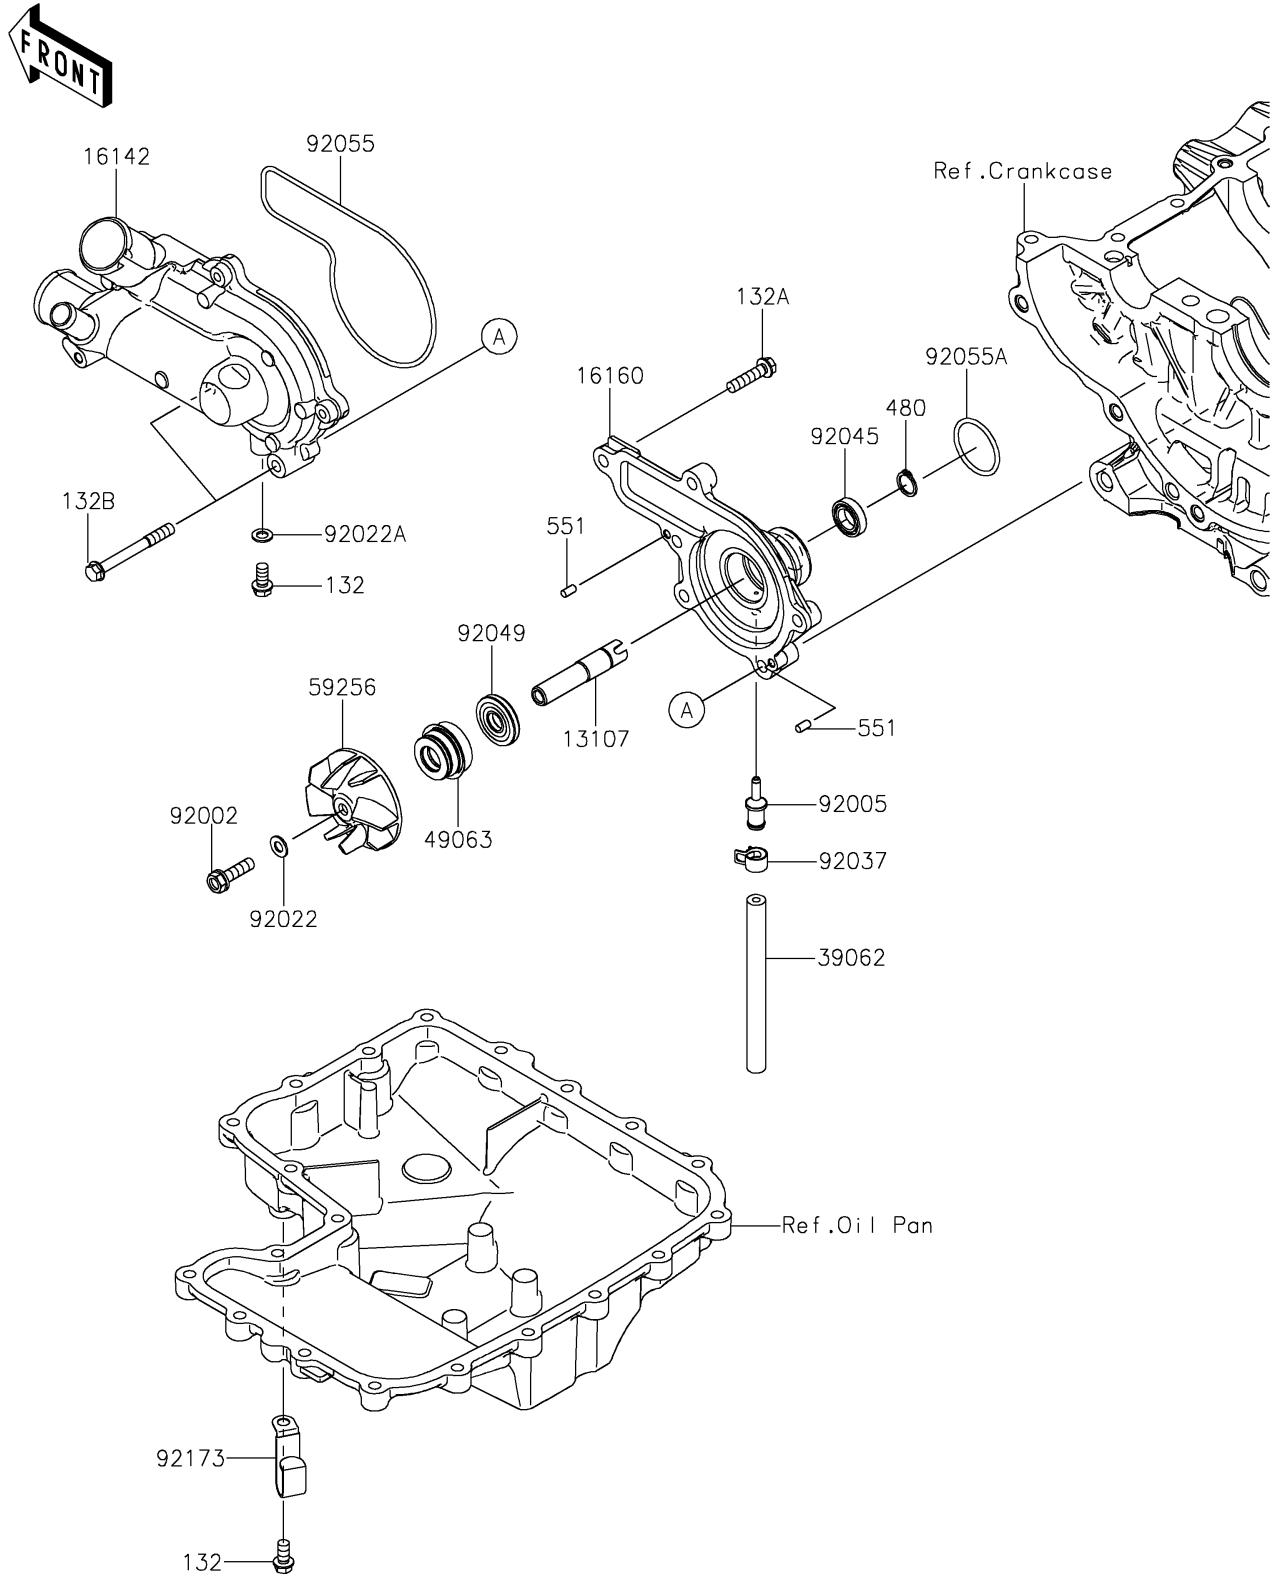

2026 TERYX® KRX4™ 1000 BLACKOUT EDITION

PARTS DIAGRAM

Water Pump

E3031

2026 TERYX® KRX4™ 1000 BLACKOUT EDITION

Kawasaki
Let the Good Times Roll®

PARTS LIST

Water Pump

ITEM NAME	PART NUMBER	QUANTITY
SHAFT,WATER PUMP BODY (Ref # 13107)	13107-0894	1
COVER-PUMP,WATER (Ref # 16142)	16142-0756	1
BODY,WATER PUMP (Ref # 16160)	16160-0833	1
HOSE-COOLING,7.5X10.5X280 (Ref # 39062)	39062-1949	1
SEAL-MECHANICAL (Ref # 49063)	49063-1055	1
IMPELLER (Ref # 59256)	59256-0017	1
BOLT,6X22 (Ref # 92002)	92002-1154	1
FITTING (Ref # 92005)	92005-1482	1
WASHER,6.1X12X1 (Ref # 92022)	92022-077	1
WASHER,6.2X11X1 (Ref # 92022A)	92022-304	1
CLAMP (Ref # 92037)	92037-2113	1
BEARING-BALL,6801 (Ref # 92045)	92045-0971	1
SEAL-OIL (Ref # 92049)	92049-0778	1
RING-O,WATER PUMP COVER (Ref # 92055)	92055-0921	1
RING-O,28.7X2.4 (Ref # 92055A)	92055-0922	1
CLAMP (Ref # 92173)	92173-2336	1
BOLT-FLANGED-SMALL,6X12 (Ref # 132)	132BA0612	2
BOLT-FLANGED-SMALL,6X25 (Ref # 132A)	132BA0625	4
BOLT-FLANGED-SMALL,6X55 (Ref # 132B)	132BA0655	2
CIRCLIP-TYPE-C,12MM (Ref # 480)	480J1200	1
PIN-DOWEL,4X8 (Ref # 551)	551A0408	2