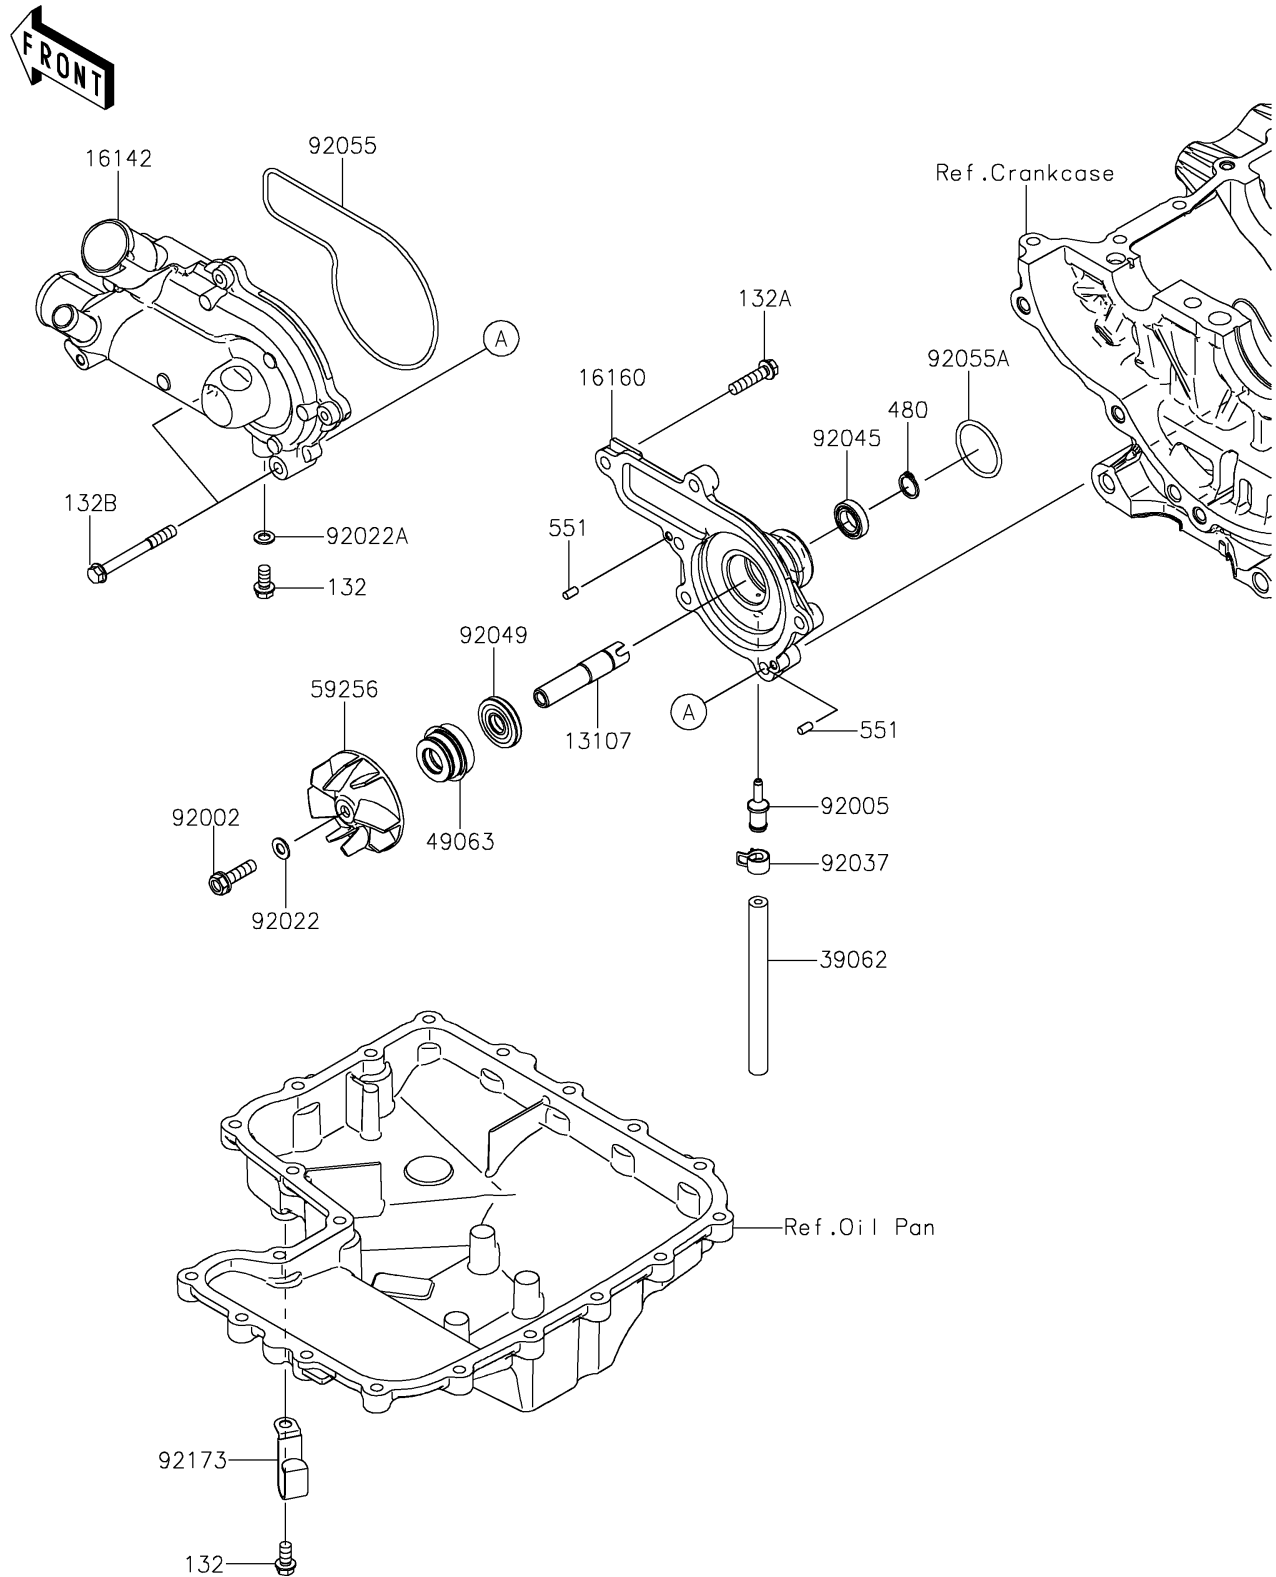

2025 Teryx KRX4 1000 Blackout Edition

PARTS DIAGRAM

Water Pump

E3031

2025 Teryx KRX4 1000 Blackout Edition

PARTS LIST

Water Pump

ITEM NAME	PART NUMBER	QUANTITY
-----------	-------------	----------
