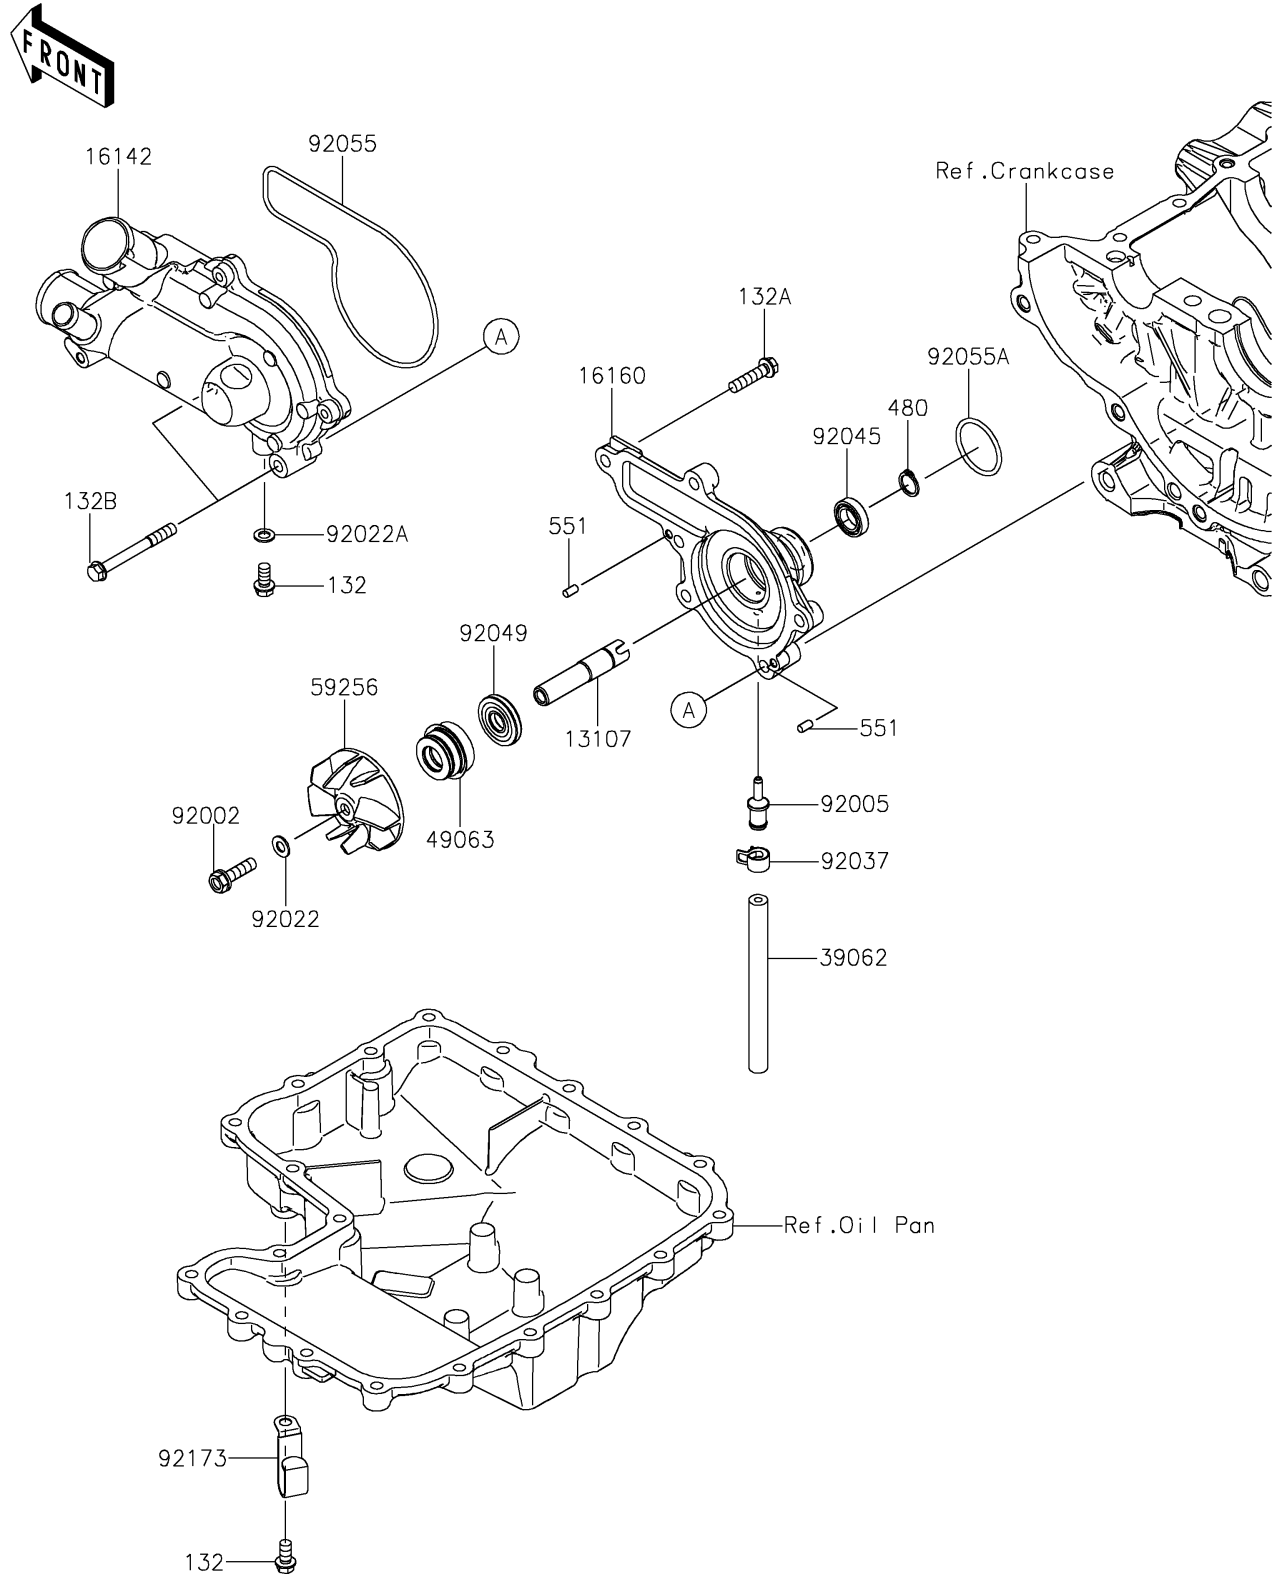

2025 TERYX® KRX4™ 1000 BLACKOUT EDITION

PARTS DIAGRAM

Water Pump

E3031

2025 TERYX® KRX4™ 1000 BLACKOUT EDITION

Kawasaki
Let the Good Times Roll®

PARTS LIST

Water Pump

ITEM NAME	PART NUMBER	QUANTITY
SHAFT,WATER PUMP BODY (Ref # 13107)	13107-0894	1
COVER-PUMP,WATER (Ref # 16142)	16142-0756	1
BODY,WATER PUMP (Ref # 16160)	16160-0833	1
HOSE-COOLING,7.5X10.5X280 (Ref # 39062)	39062-1949	1
SEAL-MECHANICAL (Ref # 49063)	49063-1055	1
IMPELLER (Ref # 59256)	59256-0017	1
BOLT,6X22 (Ref # 92002)	92002-1154	1
FITTING (Ref # 92005)	92005-1482	1
WASHER,6.1X12X1 (Ref # 92022)	92022-077	1
WASHER,6.2X11X1 (Ref # 92022A)	92022-304	1
CLAMP (Ref # 92037)	92037-2113	1
BEARING-BALL,6801 (Ref # 92045)	92045-0971	1
SEAL-OIL (Ref # 92049)	92049-0778	1
RING-O,WATER PUMP COVER (Ref # 92055)	92055-0921	1
RING-O,28.7X2.4 (Ref # 92055A)	92055-0922	1
CLAMP (Ref # 92173)	92173-2336	1
BOLT-FLANGED-SMALL,6X12 (Ref # 132)	132BA0612	2
BOLT-FLANGED-SMALL,6X25 (Ref # 132A)	132BA0625	4
BOLT-FLANGED-SMALL,6X55 (Ref # 132B)	132BA0655	2
CIRCLIP-TYPE-C,12MM (Ref # 480)	480J1200	1
PIN-DOWEL,4X8 (Ref # 551)	551A0408	2