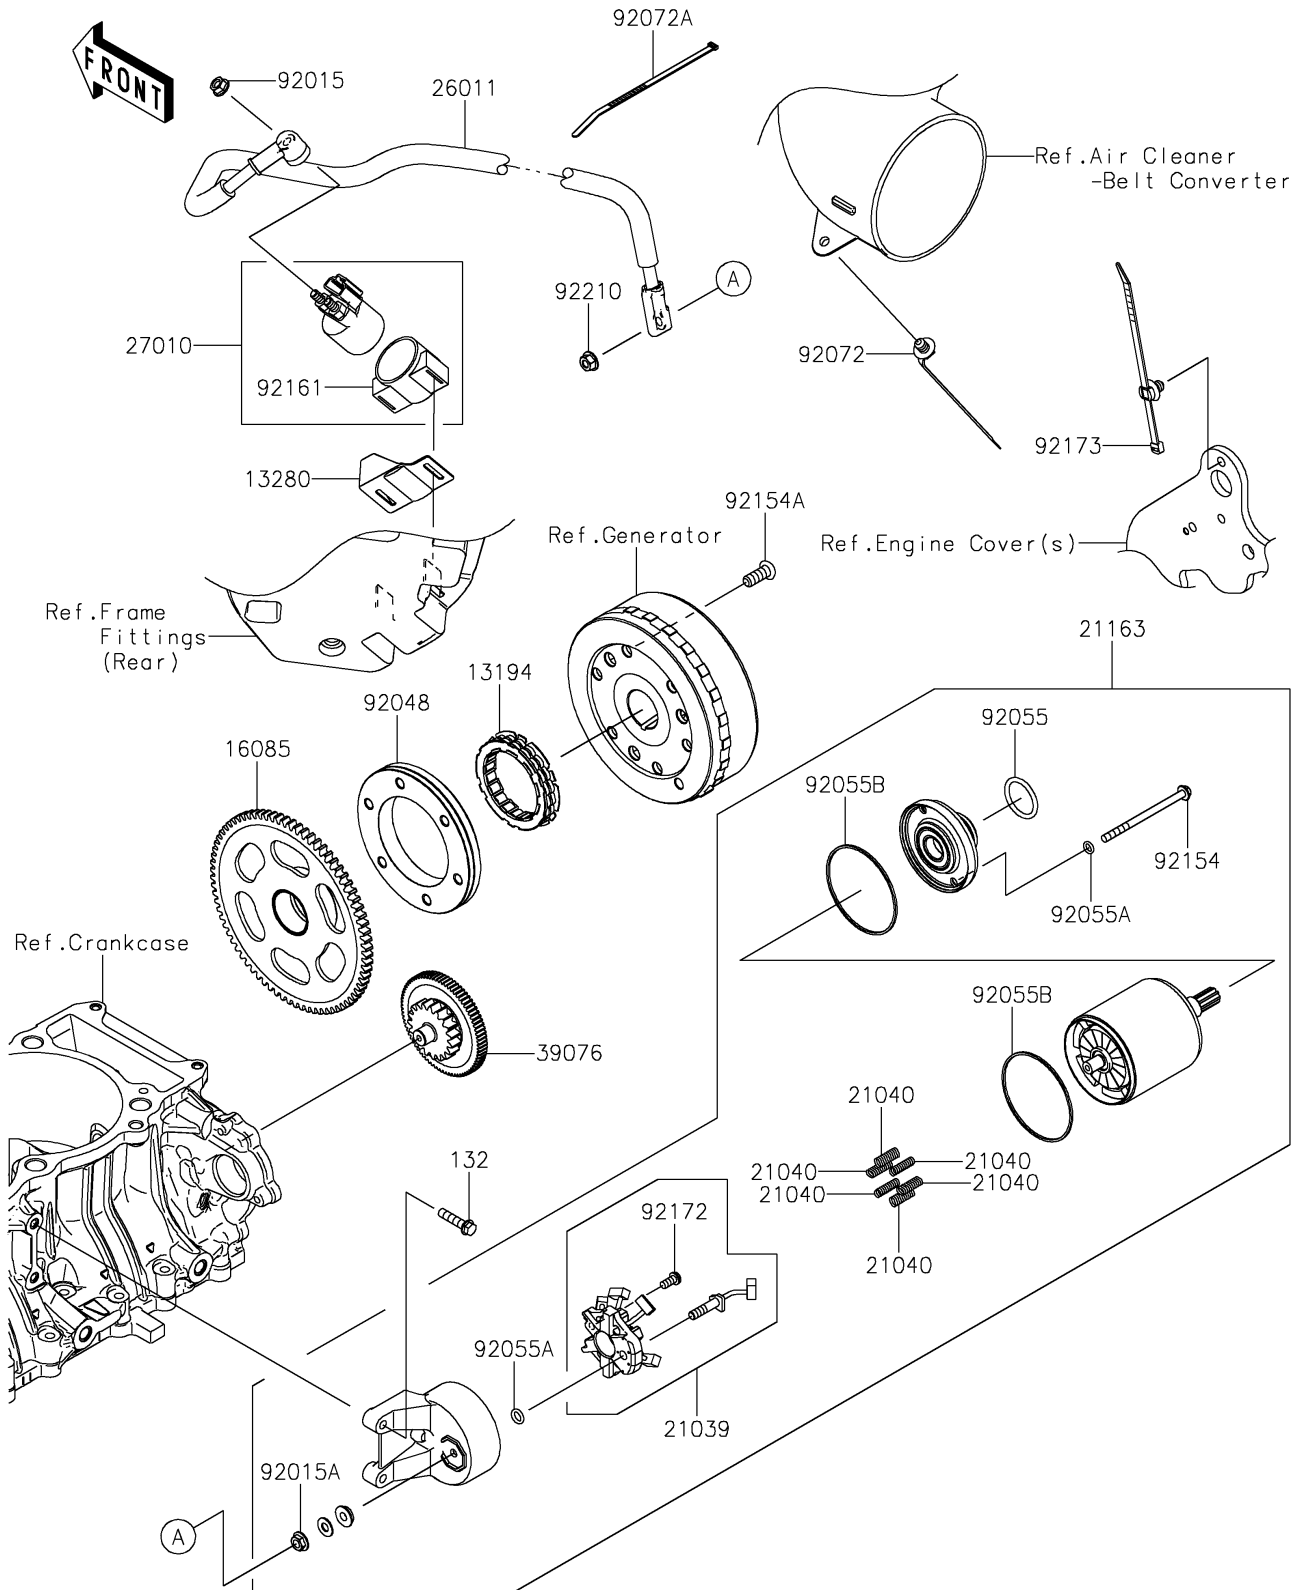

2026 Teryx KRX4 1000 Blackout Edition

PARTS DIAGRAM

Starter Motor

E1840

2026 Teryx KRX4 1000 Blackout Edition

PARTS LIST

Starter Motor

ITEM NAME	PART NUMBER	QUANTITY
CLUTCH-ONEWAY (Ref # 13194)	13194-0021	1
HOLDER,MAGNETIC SWITCH (Ref # 13280)	13280-0973	1
GEAR,76T (Ref # 16085)	16085-0691	1
BRUSH (Ref # 21039)	21039-0009	1
SPRING-BRUSH (Ref # 21040)	21040-0003	6
STARTER-ELECTRIC (Ref # 21163)	21163-0786	1
WIRE-LEAD (Ref # 26011)	26011-1914	1
SWITCH,MAGNETIC (Ref # 27010)	27010-0766	1
LIMITER (Ref # 39076)	39076-0050	1
NUT,FLANGED,6MM (Ref # 92015)	92015-1367	1
NUT,STARTER MOTOR (Ref # 92015A)	92015-1476	1
RACE (Ref # 92048)	92048-0041	1
RING-O (Ref # 92055)	92055-1276	1
RING-O,4.5X2.0 (Ref # 92055A)	92055-1370	3
RING-O,STARTER MOTOR (Ref # 92055B)	92055-1381	2
BAND,OS170-FT7(BLACK) (Ref # 92072)	92072-1414	1
BAND,L=292.1 (Ref # 92072A)	92072-3509	1
BOLT (Ref # 92154)	92154-0265	2
BOLT,TORX,8X20 (Ref # 92154A)	92154-0421	6
DAMPER,MAGNETIC SWITCH (Ref # 92161)	92161-1722	1
SCREW (Ref # 92172)	92172-0334	1
CLAMP (Ref # 92173)	92173-2188	1
NUT,6MM (Ref # 92210)	92210-0188	1
BOLT-FLANGED-SMALL,6X25 (Ref # 132)	132BA0625	2