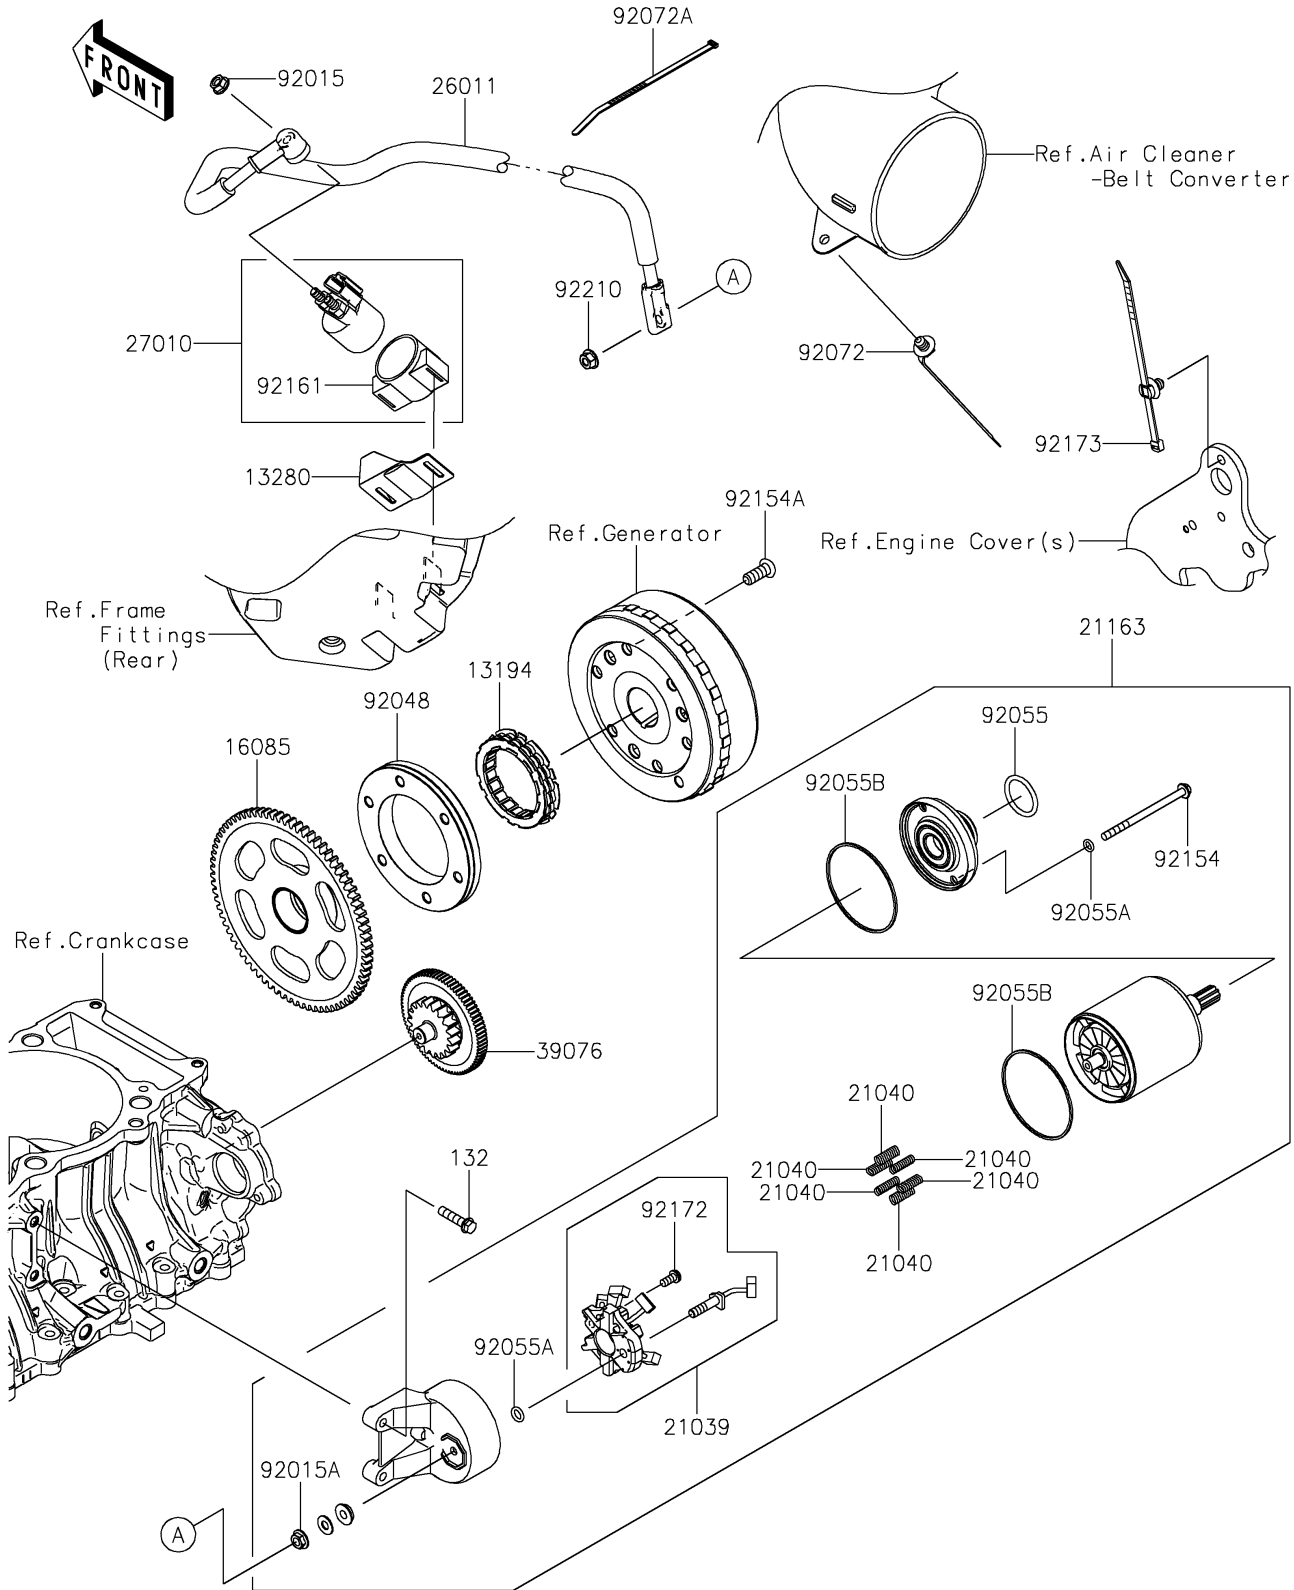

## PARTS DIAGRAM

### Starter Motor

E1840

## PARTS LIST

### Starter Motor

ITEM NAME	PART NUMBER	QUANTITY
CLUTCH-ONEWAY (Ref # 13194)	13194-0021	1
HOLDER,MAGNETIC SWITCH (Ref # 13280)	13280-0973	1
GEAR,76T (Ref # 16085)	16085-0691	1
BRUSH (Ref # 21039)	21039-0009	1
SPRING-BRUSH (Ref # 21040)	21040-0003	6
STARTER-ELECTRIC (Ref # 21163)	21163-0786	1
WIRE-LEAD (Ref # 26011)	26011-1914	1
SWITCH,MAGNETIC (Ref # 27010)	27010-0766	1
LIMITER (Ref # 39076)	39076-0050	1
NUT,FLANGED,6MM (Ref # 92015)	92015-1367	1
NUT,STARTER MOTOR (Ref # 92015A)	92015-1476	1
RACE (Ref # 92048)	92048-0041	1
RING-O (Ref # 92055)	92055-1276	1
RING-O,4.5X2.0 (Ref # 92055A)	92055-1370	3
RING-O,STARTER MOTOR (Ref # 92055B)	92055-1381	2
BAND,OS170-FT7(BLACK) (Ref # 92072)	92072-1414	1
BAND,L=292.1 (Ref # 92072A)	92072-3509	1
BOLT (Ref # 92154)	92154-0265	2
BOLT,TORX,8X20 (Ref # 92154A)	92154-0421	6
DAMPER,MAGNETIC SWITCH (Ref # 92161)	92161-1722	1
SCREW (Ref # 92172)	92172-0334	1
CLAMP (Ref # 92173)	92173-2188	1
NUT,6MM (Ref # 92210)	92210-0188	1
BOLT-FLANGED-SMALL,6X25 (Ref # 132)	132BA0625	2