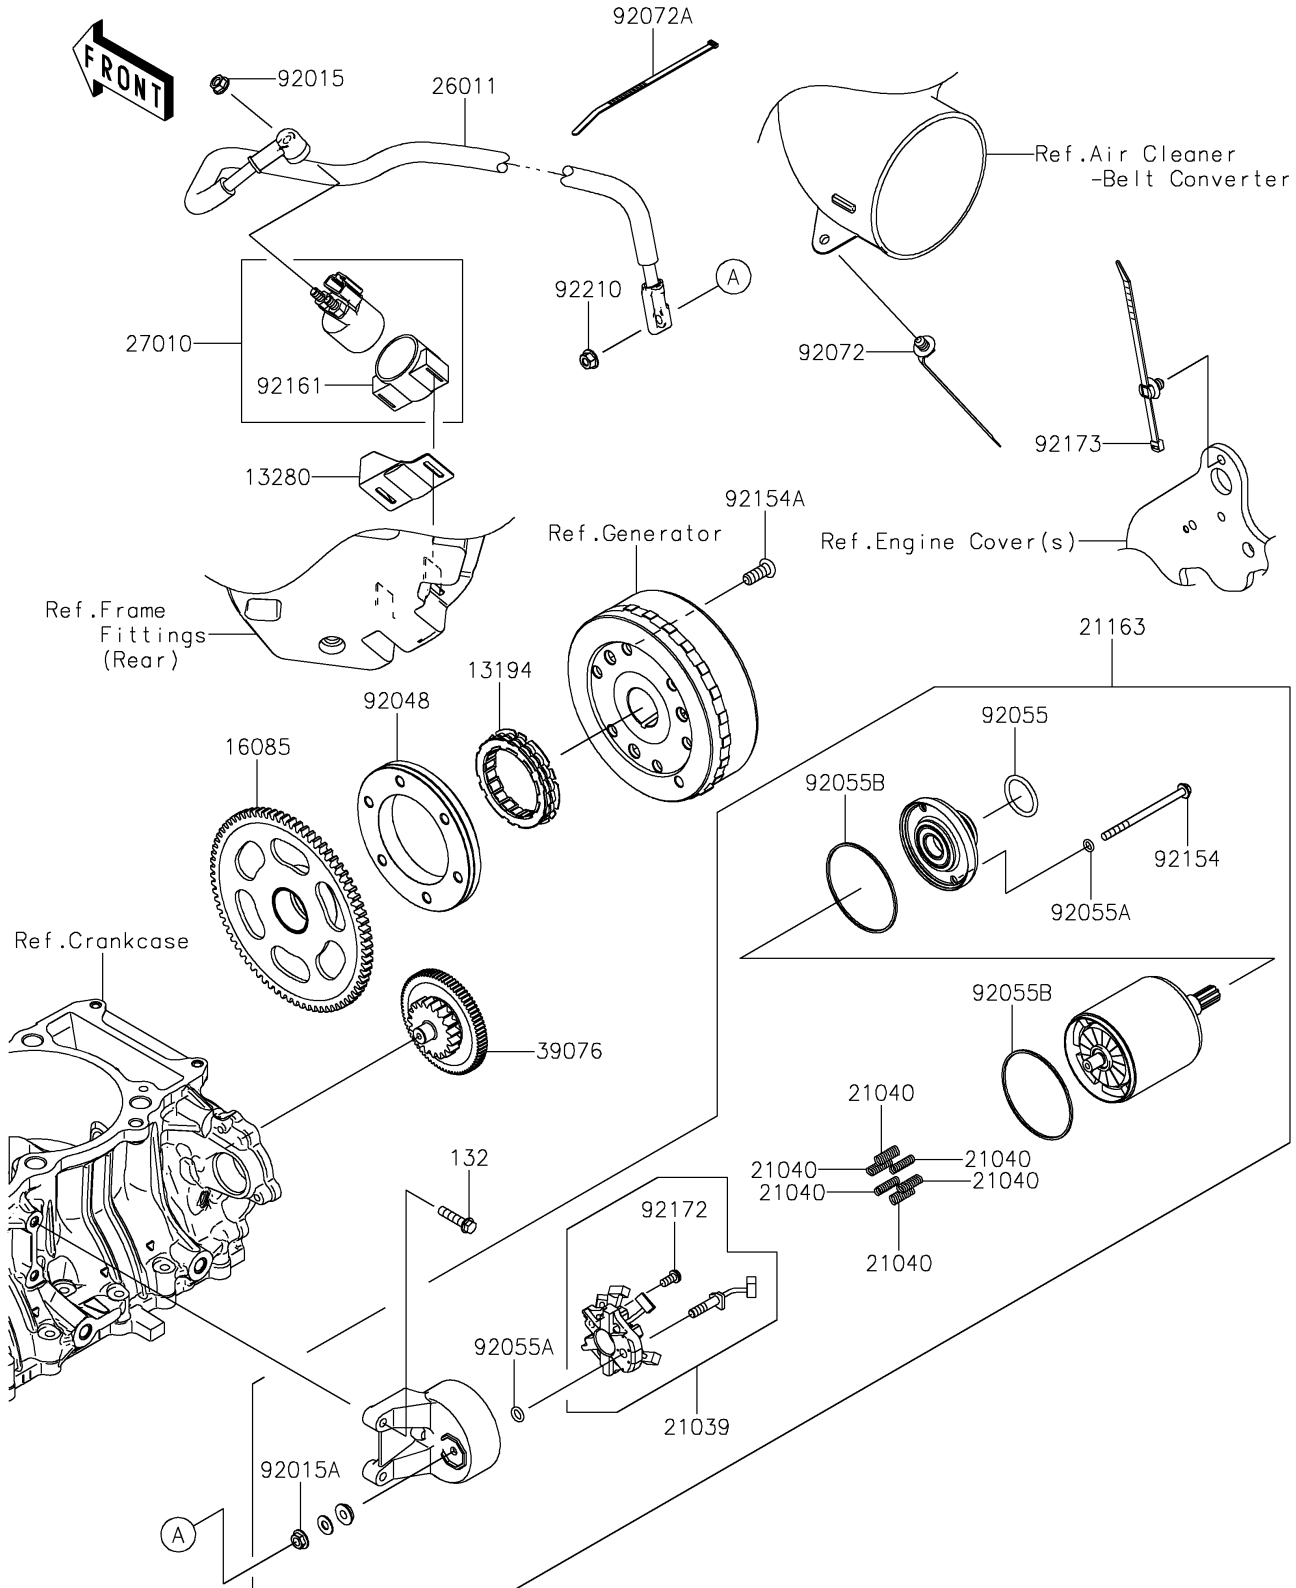

## PARTS DIAGRAM

### Starter Motor

E1840

## PARTS LIST

### Starter Motor

ITEM NAME	PART NUMBER	QUANTITY
CLUTCH-ONEWAY (Ref # 13194)	13194-0021	1
HOLDER,MAGNETIC SWITCH (Ref # 13280)	13280-0973	1
GEAR,76T (Ref # 16085)	16085-0691	1
BRUSH (Ref # 21039)	21039-0009	1
SPRING-BRUSH (Ref # 21040)	21040-0003	6
STARTER-ELECTRIC (Ref # 21163)	21163-0786	1
WIRE-LEAD (Ref # 26011)	26011-1914	1
SWITCH,MAGNETIC (Ref # 27010)	27010-0766	1
LIMITER (Ref # 39076)	39076-0050	1
NUT,FLANGED,6MM (Ref # 92015)	92015-1367	1
NUT,STARTER MOTOR (Ref # 92015A)	92015-1476	1
RACE (Ref # 92048)	92048-0041	1
RING-O (Ref # 92055)	92055-1276	1
RING-O,4.5X2.0 (Ref # 92055A)	92055-1370	3
RING-O,STARTER MOTOR (Ref # 92055B)	92055-1381	2
BAND,OS170-FT7(BLACK) (Ref # 92072)	92072-1414	1
BAND,L=292.1 (Ref # 92072A)	92072-3509	1
BOLT (Ref # 92154)	92154-0265	2
BOLT,TORX,8X20 (Ref # 92154A)	92154-0421	6
DAMPER,MAGNETIC SWITCH (Ref # 92161)	92161-1722	1
SCREW (Ref # 92172)	92172-0334	1
CLAMP (Ref # 92173)	92173-2188	1
NUT,6MM (Ref # 92210)	92210-0188	1
BOLT-FLANGED-SMALL,6X25 (Ref # 132)	132BA0625	2