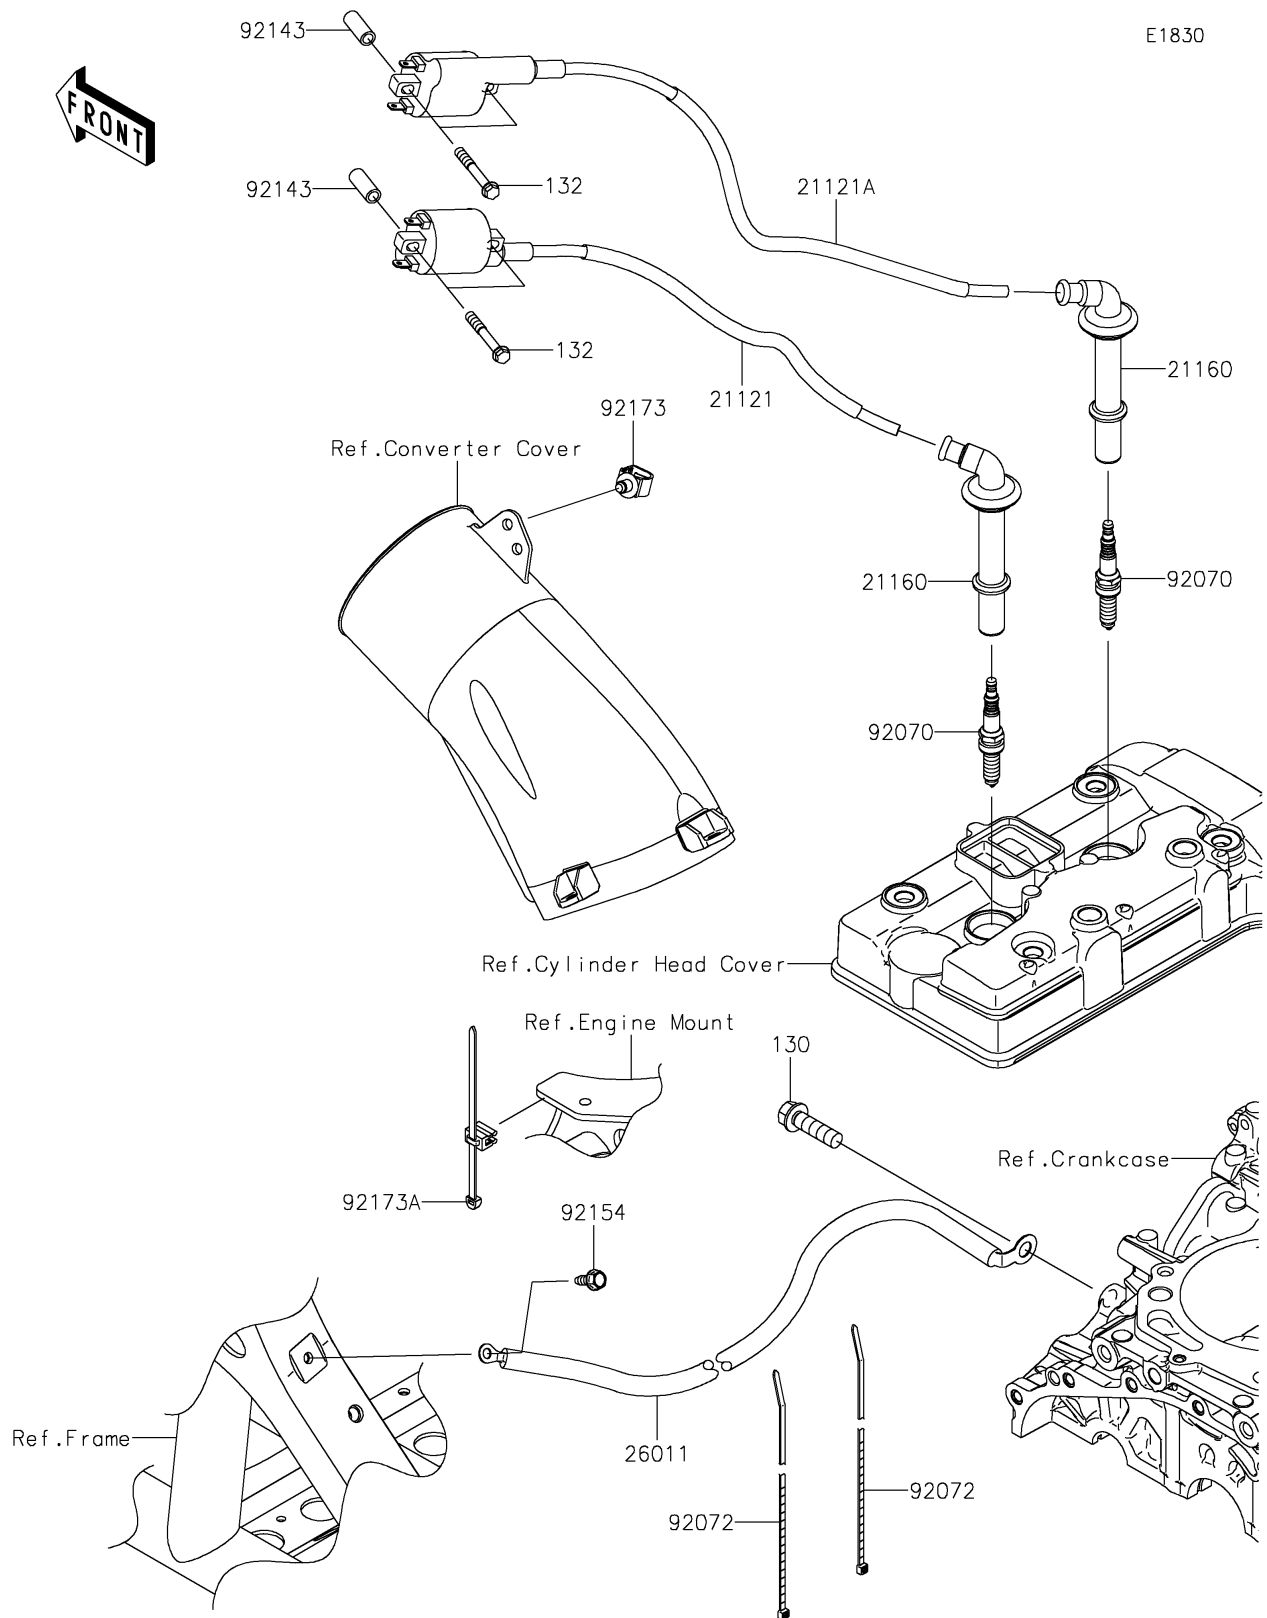

2026 TERYX® KRX4™ 1000 BLACKOUT EDITION

Kawasaki
Let the Good Times Roll®

PARTS DIAGRAM

Ignition System

2026 TERYX® KRX4™ 1000 BLACKOUT EDITION

Kawasaki
Let the Good Times Roll®

PARTS LIST

Ignition System

ITEM NAME	PART NUMBER	QUANTITY
COIL-IGNITION,#1 (Ref # 21121)	21121-0736	1
COIL-IGNITION,#2 (Ref # 21121A)	21121-0737	1
CAP-ASSY-PLUG (Ref # 21160)	21160-0032	2
WIRE-LEAD (Ref # 26011)	26011-2412	1
PLUG-SPARK,SILMAR9F9(NGK) (Ref # 92070)	92070-0721	2
BAND,L=292.1 (Ref # 92072)	92072-3509	2
COLLAR (Ref # 92143)	92143-1046	4
BOLT,FLANGED,6X16 (Ref # 92154)	92154-0551	1
CLAMP,12MM DIA. (Ref # 92173)	92173-0736	1
CLAMP (Ref # 92173A)	92173-2089	1
BOLT-FLANGED,10X35 (Ref # 130)	130BA1035	1
BOLT-FLANGED-SMALL,6X45 (Ref # 132)	132BA0645	4