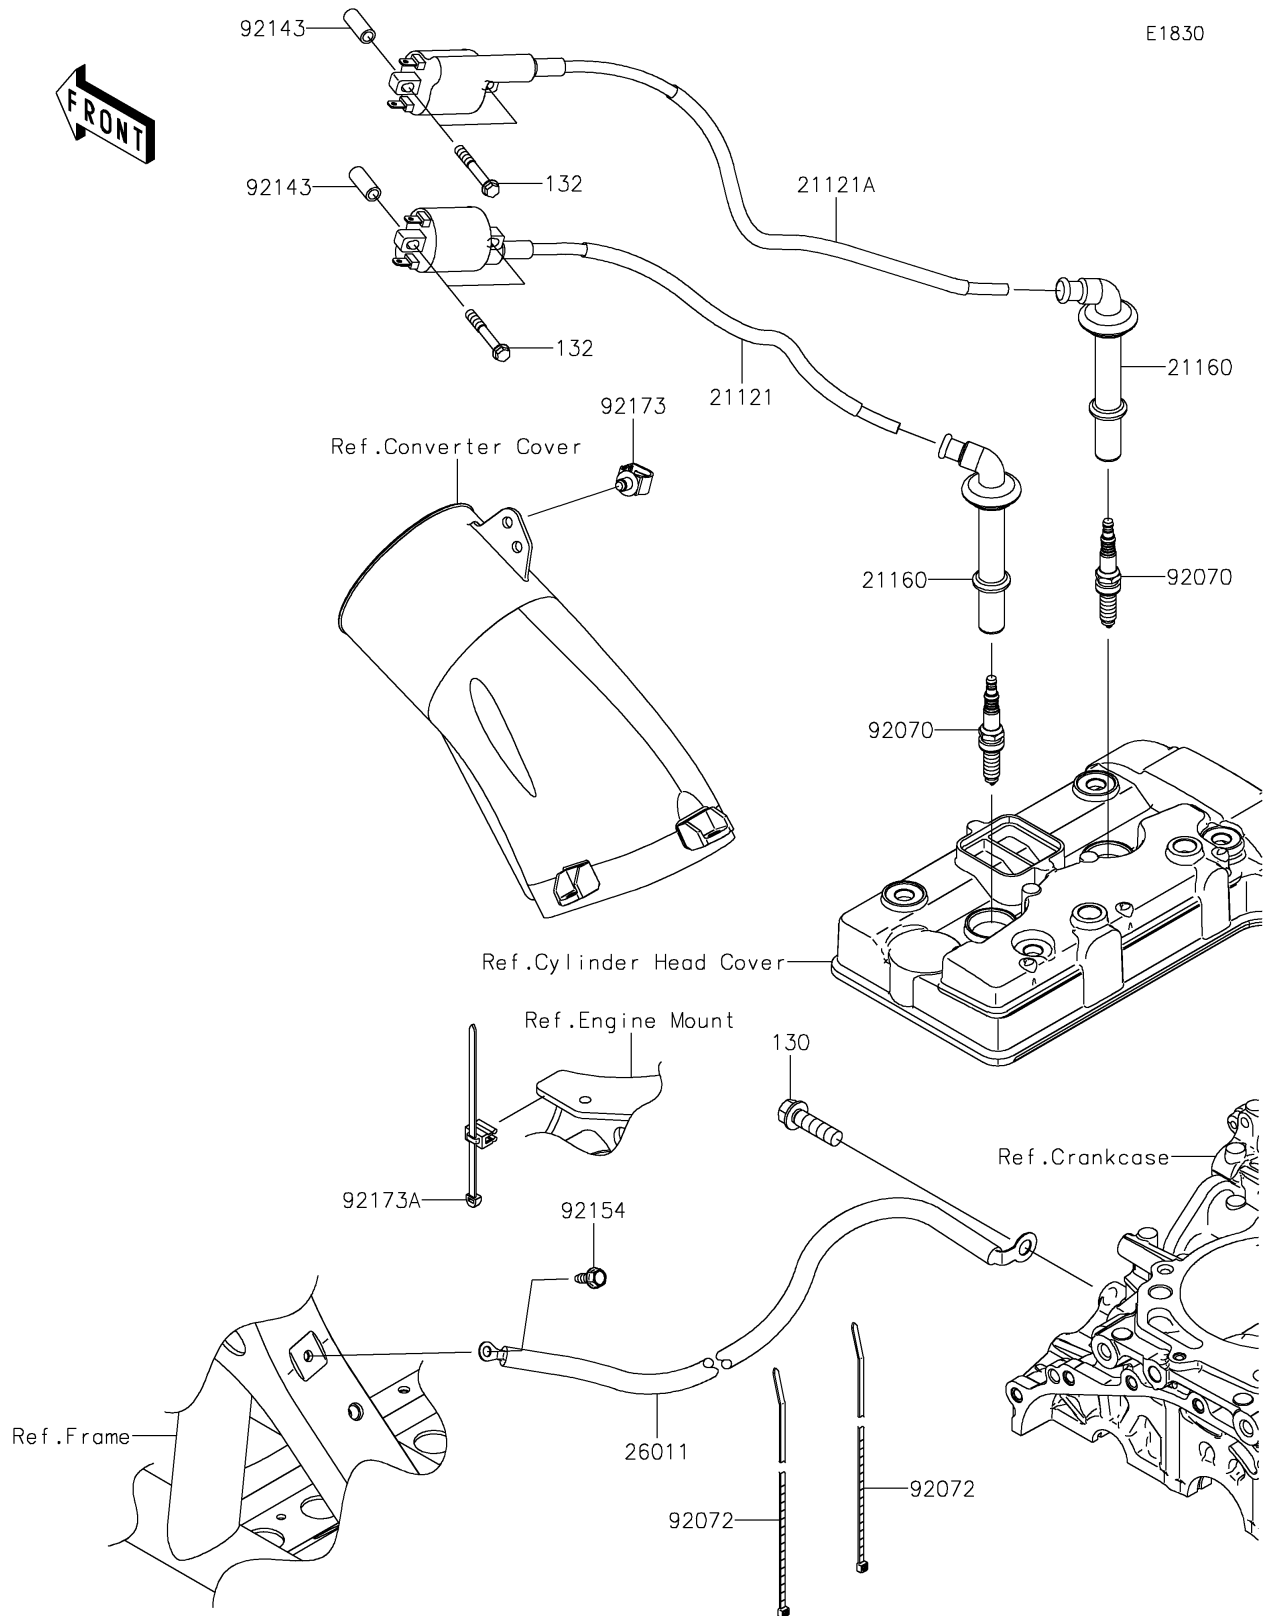

2025 TERYX® KRX4™ 1000 BLACKOUT EDITION

Kawasaki
Let the Good Times Roll®

PARTS DIAGRAM

Ignition System

2025 TERYX® KRX4™ 1000 BLACKOUT EDITION

Kawasaki
Let the Good Times Roll®

PARTS LIST

Ignition System

ITEM NAME	PART NUMBER	QUANTITY
COIL-IGNITION,#1 (Ref # 21121)	21121-0736	1
COIL-IGNITION,#2 (Ref # 21121A)	21121-0737	1
CAP-ASSY-PLUG (Ref # 21160)	21160-0032	2
WIRE-LEAD (Ref # 26011)	26011-2412	1
PLUG-SPARK,SILMAR9F9(NGK) (Ref # 92070)	92070-0721	2
BAND,L=292.1 (Ref # 92072)	92072-3509	2
COLLAR (Ref # 92143)	92143-1046	4
BOLT,FLANGED,6X16 (Ref # 92154)	92154-0551	1
CLAMP,12MM DIA. (Ref # 92173)	92173-0736	1
CLAMP (Ref # 92173A)	92173-2089	1
BOLT-FLANGED,10X35 (Ref # 130)	130BA1035	1
BOLT-FLANGED-SMALL,6X45 (Ref # 132)	132BA0645	4