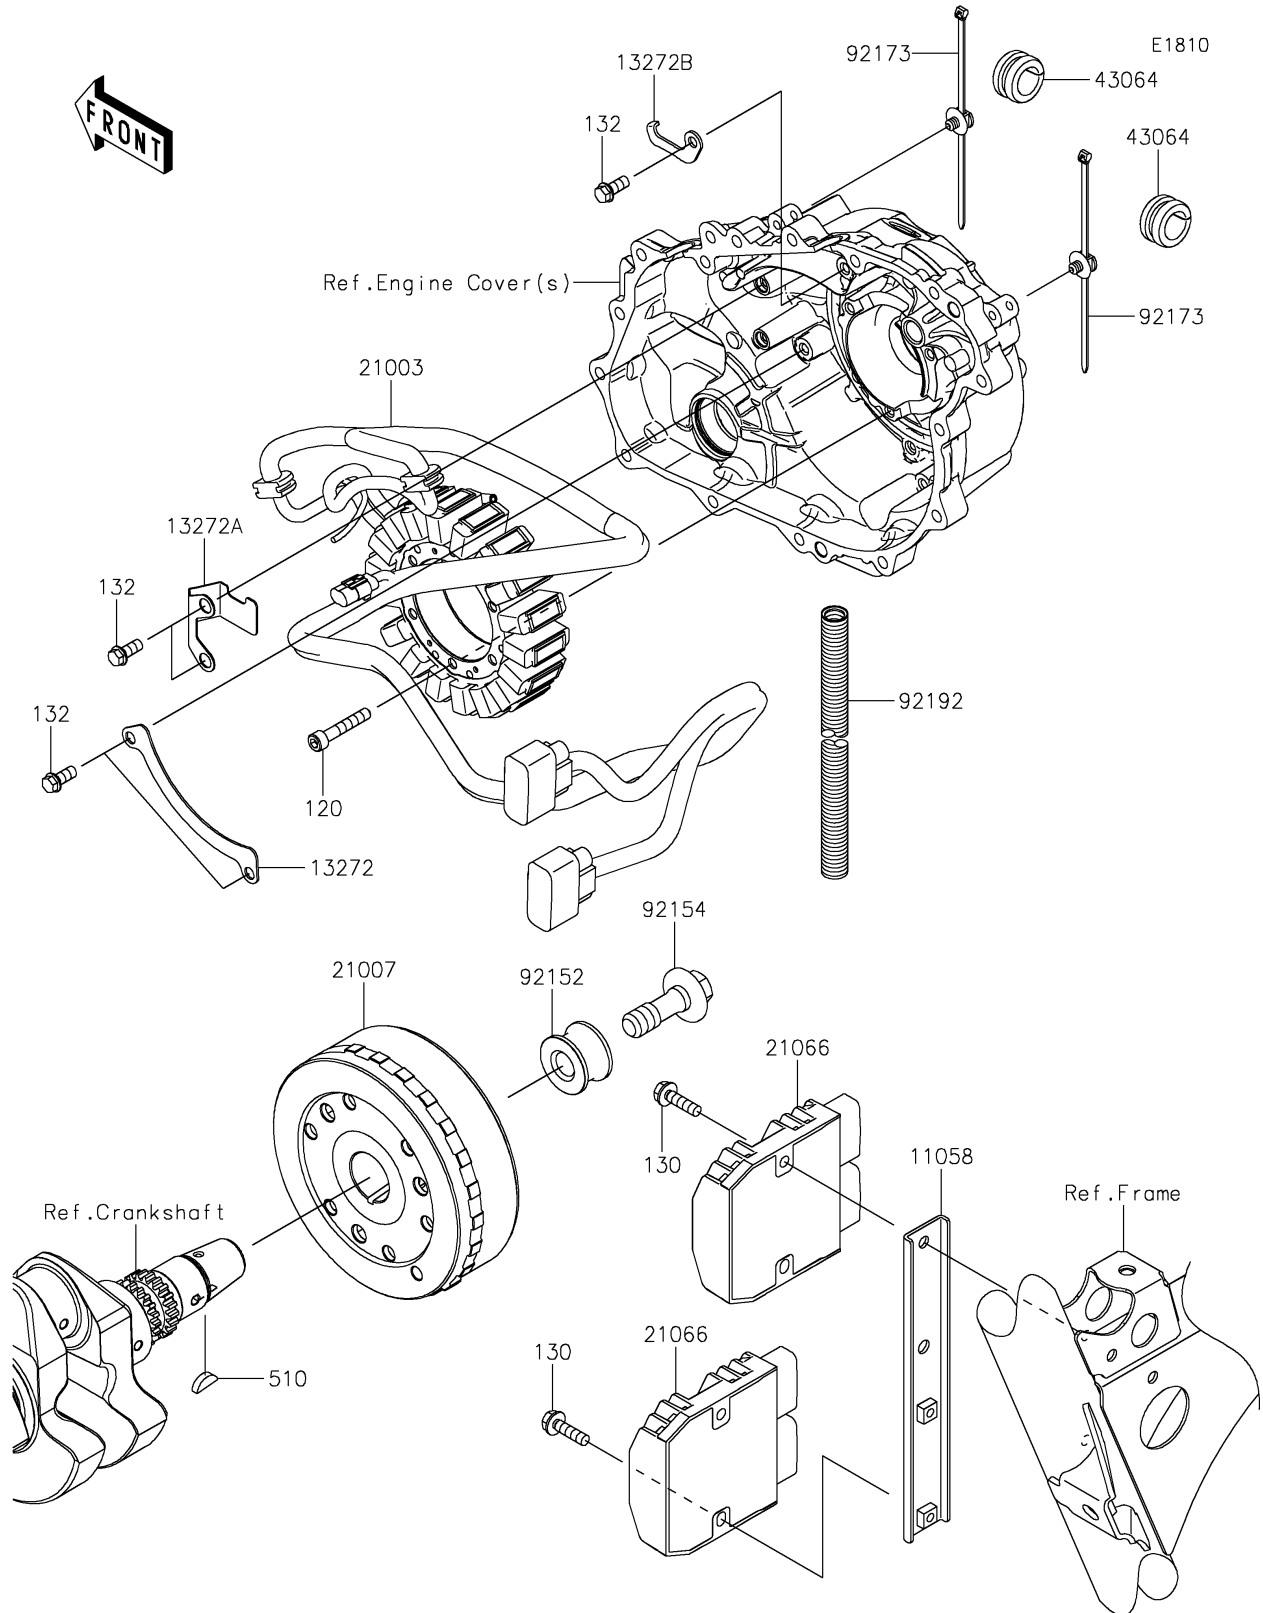

2026 Teryx KRX4 1000 Blackout Edition

Kawasaki
Let the Good Times Roll®

PARTS DIAGRAM

Generator

2026 Teryx KRX4 1000 Blackout Edition

PARTS LIST

Generator

ITEM NAME	PART NUMBER	QUANTITY
BRACKET (Ref # 11058)	11058-1382	1
PLATE,LEAD WIRE (Ref # 13272)	13272-4318	1
PLATE,LEAD WIRE (Ref # 13272A)	13272-7132	1
PLATE,LEAD WIRE (Ref # 13272B)	13272-7133	1
STATOR (Ref # 21003)	21003-0228	1
ROTOR (Ref # 21007)	21007-0738	1
REGULATOR-VOLTAGE (Ref # 21066)	21066-0771	2
GROMMET,HOSE CLAMP (Ref # 43064)	43064-007	2
COLLAR (Ref # 92152)	92152-3816	1
BOLT (Ref # 92154)	92154-7265	1
CLAMP (Ref # 92173)	92173-2792	2
TUBE,CONVOLUTED,10.7X14.1X140 (Ref # 92192)	92192-2521	1
BOLT-SOCKET,6X35 (Ref # 120)	120CA0635	3
BOLT-FLANGED,6X22 (Ref # 130)	130BA0622	4
BOLT-FLANGED-SMALL,6X14 (Ref # 132)	132BA0614	5
KEY-WOODRUFF (Ref # 510)	510A4200	1